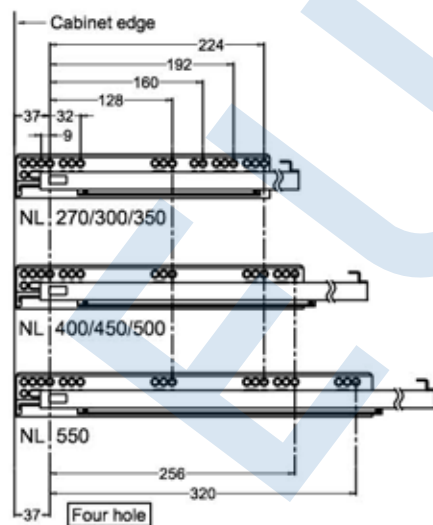

## Vero Slim Drawer Systems 185mm Height

- \* 13mm Ultra Slim Drawer Sides
- \* Certified 60,000 Opening & Closing Cycles
- \* Silent, Soft & Dual Damping
- \* Standard Packing:  
1 Complete Set Per Box

Load Capacity: 35kg Colour: White

Item No.	Drawer Length
SC-803-270D	270
SC-803-350D	350
SC-803-400D	400
SC-803-450D	450
SC-803-500D	500
SC-803-550D	550

### Drawer Back & Bottom Dimensions

### Drawer Installation Dimensions (mm)

Nominal slide length = NL Internal cabinet depth = LT