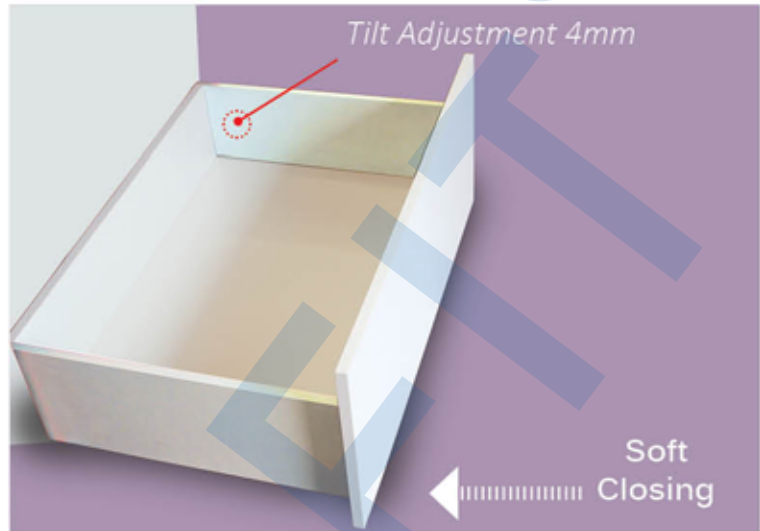

## Vero Slim Drawer Systems 185mm Height

- \* 13mm Ultra Slim Drawer Sides
- \* Certified 60,000 Opening & Closing Cycles
- \* Silent, Soft & Dual Damping
- \* Standard Packing:  
1 Complete Set Per Box

Load Capacity: 35kg Colour: White

Item No.	Drawer Length
SC-803-270D	270
SC-803-350D	350
SC-803-400D	400
SC-803-450D	450
SC-803-500D	500
SC-803-550D	550

### Drawer Back & Bottom Dimensions