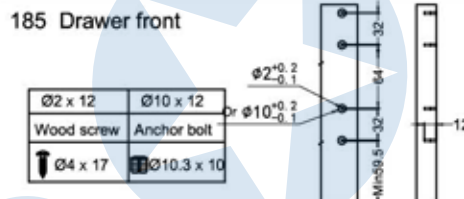

Drawer Installation Dimensions (mm)