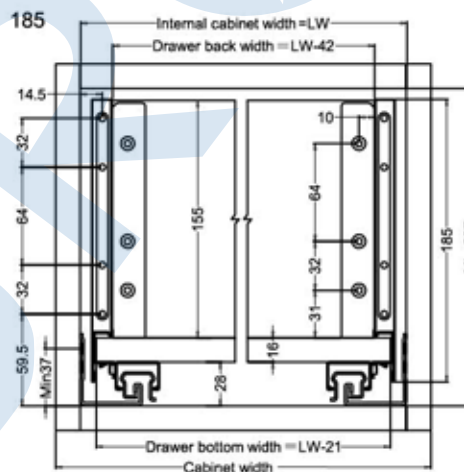

## Vero Slim Drawer Systems 185mm Height

- \* 13mm Ultra Slim Drawer Sides
- \* Certified 60,000 Opening & Closing Cycles
- \* Silent, Soft & Dual Damping
- \* Standard Packing:  
1 Complete Set Per Box

Load Capacity: 35kg Colour: White

Item No.	Drawer Length
SC-803-270D	270
SC-803-350D	350
SC-803-400D	400
SC-803-450D	450
SC-803-500D	500
SC-803-550D	550

### Drawer Back & Bottom Dimensions

### Drawer Installation Dimensions (mm)

Nominal slide length = NL Internal cabinet depth = LT