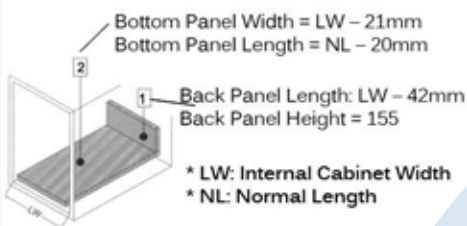

Drawer Back & Bottom Dimensions