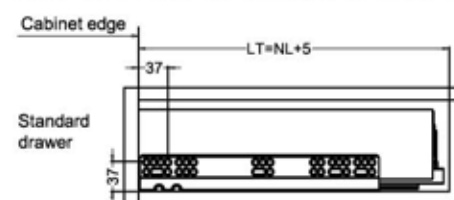

Load Capacity: 35kg Colour: White

Item No.	Drawer Length
SC-803-270D	270
SC-803-350D	350
SC-803-400D	400
SC-803-450D	450
SC-803-500D	500
SC-803-550D	550

### Drawer Back & Bottom Dimensions

### Screw Positions Of The Sides

### Drawer Installation Dimensions (mm)

Nominal slide length = NL Internal cabinet depth = LT