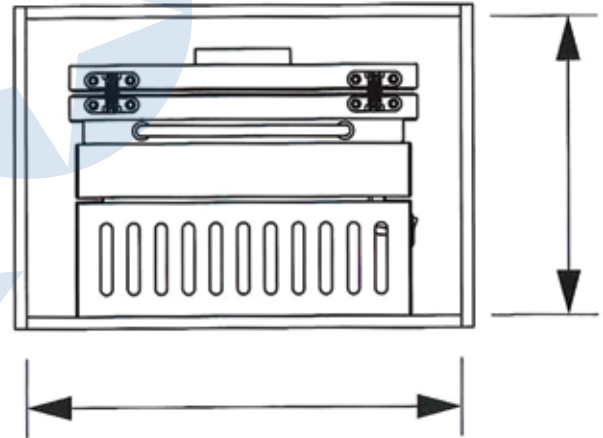

Revolving Iron Board (IB-04)

The MIN depth(inner) of cabinet is ≥ 470

The MIN height(inner) of cabinet is ≥ 300

The MIN width(inner) of cabinet is ≥ 364