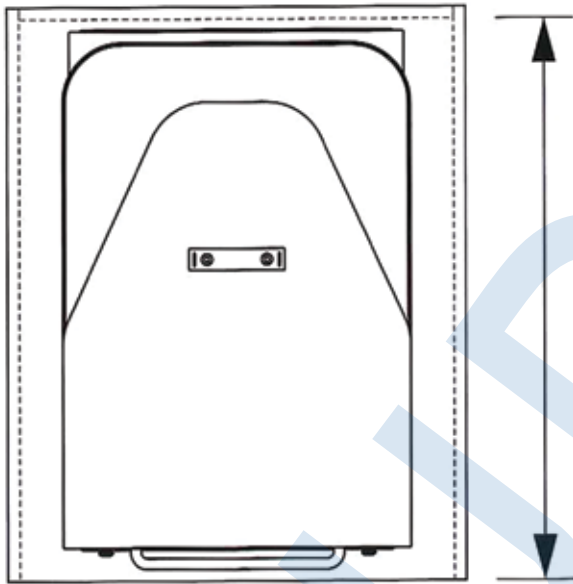

Revolving Iron Board (IB-04)

The MIN depth(inner) of cabinet is ≥ 470

The MIN height(inner) of cabinet is ≥ 300

The MIN width(inner) of cabinet is ≥ 364