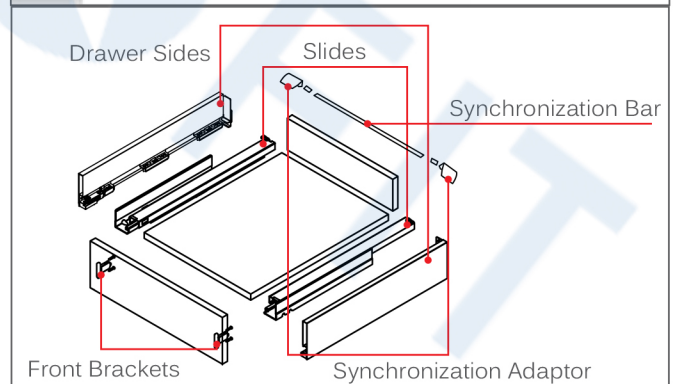

Soft Closing & Push Open White Slim Drawer Systems 97 / 138 / 185 / 249mm Height

★ Include push open on /off switch

Load Capacity: 40kg or 70kg Colour: White

Item No. (Kits)	H	Weight	Drawer Length
SCPO-60-350M-WHITE-40KG	97	40kg	350
SCPO-60-400M-WHITE-40KG	97	40kg	400
SCPO-60-450M-WHITE-40KG	97	40kg	450
SCPO-60-500M-WHITE-40KG	97	40kg	500

SCPO-60-450M-WHITE-70KG	97	70kg	450
SCPO-60-500M-WHITE-70KG	97	70kg	500
SCPO-60-550M-WHITE-70KG	97	70kg	550

SCPO-60-350B-WHITE-40KG	138	40kg	350
SCPO-60-400B-WHITE-40KG	138	40kg	400
SCPO-60-450B-WHITE-40KG	138	40kg	450
SCPO-60-500B-WHITE-40KG	138	40kg	500

SCPO-60-450B-WHITE-70KG	138	70kg	450
SCPO-60-500B-WHITE-70KG	138	70kg	500
SCPO-60-550B-WHITE-70KG	138	70kg	550

Item No. (Kits)	H	Weight	Drawer Length
SCPO-60-350D-WHITE-40KG	185	40kg	350
SCPO-60-400D-WHITE-40KG	185	40kg	400
SCPO-60-450D-WHITE-40KG	185	40kg	450
SCPO-60-500D-WHITE-40KG	185	40kg	500