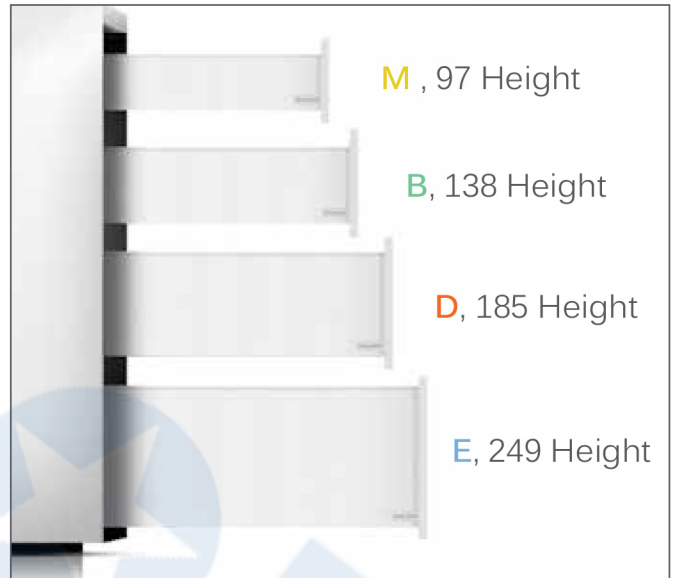

Soft Closing & Push Open White Slim Drawer Systems 97 / 138 / 185 / 249mm Height

★ Include push open on /off switch

Load Capacity: 40kg or 70kg Colour: White

Item No. (Kits)	H	Weight	Drawer Length
SCPO-60-350M-WHITE-40KG	97	40kg	350
SCPO-60-400M-WHITE-40KG	97	40kg	400
SCPO-60-450M-WHITE-40KG	97	40kg	450
SCPO-60-500M-WHITE-40KG	97	40kg	500

SCPO-60-450M-WHITE-70KG	97	70kg	450
SCPO-60-500M-WHITE-70KG	97	70kg	500
SCPO-60-550M-WHITE-70KG	97	70kg	550

SCPO-60-350B-WHITE-40KG	138	40kg	350
SCPO-60-400B-WHITE-40KG	138	40kg	400
SCPO-60-450B-WHITE-40KG	138	40kg	450
SCPO-60-500B-WHITE-40KG	138	40kg	500

SCPO-60-450B-WHITE-70KG	138	70kg	450
SCPO-60-500B-WHITE-70KG	138	70kg	500
SCPO-60-550B-WHITE-70KG	138	70kg	550

Item No. (Kits)	H	Weight	Drawer Length
SCPO-60-350D-WHITE-40KG	185	40kg	350
SCPO-60-400D-WHITE-40KG	185	40kg	400
SCPO-60-450D-WHITE-40KG	185	40kg	450
SCPO-60-500D-WHITE-40KG	185	40kg	500

SCPO-60-450D-WHITE-70KG	185	70kg	450
SCPO-60-500D-WHITE-70KG	185	70kg	500
SCPO-60-550D-WHITE-70KG	185	70kg	550

SCPO-60-350E-WHITE-40KG	249	40kg	350
SCPO-60-400E-WHITE-40KG	249	40kg	400
SCPO-60-450E-WHITE-40KG	249	40kg	450
SCPO-60-500E-WHITE-40KG	249	40kg	500