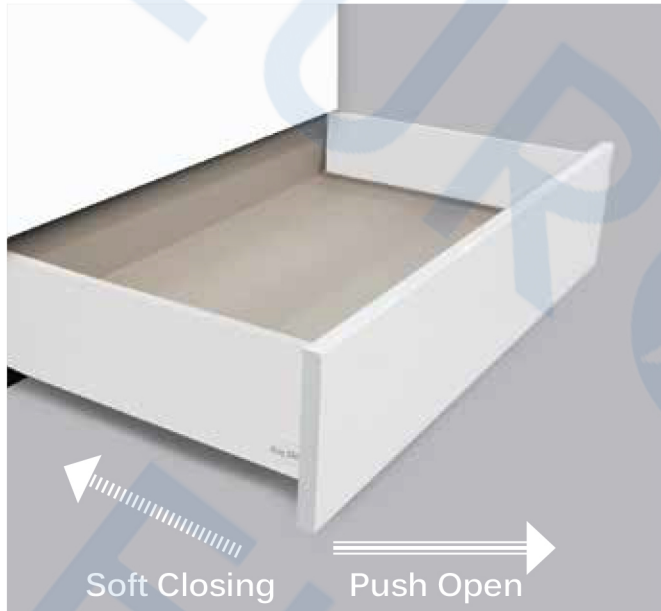

Soft Closing & Push Open White Slim Drawer Systems 97 / 138 / 185 / 249mm Height

★ Include push open on /off switch

Load Capacity: 40kg or 70kg Colour: White

Item No. (Kits)	H	Weight	Drawer Length
SCPO-60-350M-WHITE-40KG	97	40kg	350
SCPO-60-400M-WHITE-40KG	97	40kg	400
SCPO-60-450M-WHITE-40KG	97	40kg	450
SCPO-60-500M-WHITE-40KG	97	40kg	500

SCPO-60-450M-WHITE-70KG	97	70kg	450
SCPO-60-500M-WHITE-70KG	97	70kg	500
SCPO-60-550M-WHITE-70KG	97	70kg	550

SCPO-60-350B-WHITE-40KG	138	40kg	350
SCPO-60-400B-WHITE-40KG	138	40kg	400
SCPO-60-450B-WHITE-40KG	138	40kg	450
SCPO-60-500B-WHITE-40KG	138	40kg	500

SCPO-60-450B-WHITE-70KG	138	70kg	450
SCPO-60-500B-WHITE-70KG	138	70kg	500
SCPO-60-550B-WHITE-70KG	138	70kg	550

Item No. (Kits)	H	Weight	Drawer Length
SCPO-60-350D-WHITE-40KG	185	40kg	350
SCPO-60-400D-WHITE-40KG	185	40kg	400
SCPO-60-450D-WHITE-40KG	185	40kg	450
SCPO-60-500D-WHITE-40KG	185	40kg	500