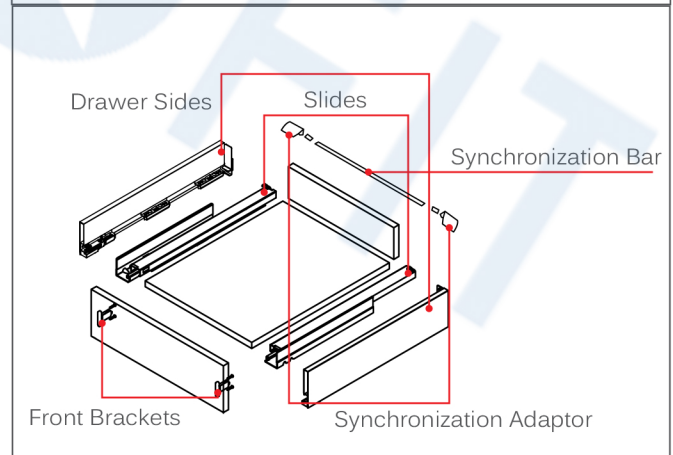

Soft Closing & Push Open Black Slim Drawer Systems 97 / 138 / 185 / 249mm Height

★ Include push open on /off switch

Load Capacity: 40kg or 70kg Colour: Black

Item No. (Kits)	H	Weight	Drawer Length
SCPO-60-400M-BLACK-40KG	97	40kg	400
SCPO-60-450M-BLACK-40KG	97	40kg	450
SCPO-60-500M-BLACK-40KG	97	40kg	500

SCPO-60-450M-BLACK-70KG	97	70kg	450
SCPO-60-500M-BLACK-70KG	97	70kg	500

SCPO-60-400B-BLACK-40KG	138	40kg	400
SCPO-60-450B-BLACK-40KG	138	40kg	450
SCPO-60-500B-BLACK-40KG	138	40kg	500

SCPO-60-450B-BLACK-70KG	138	70kg	450
SCPO-60-500B-BLACK-70KG	138	70kg	500

Item No. (Kits)	H	Weight	Drawer Length
SCPO-60-400D-BLACK-40KG	185	40kg	400
SCPO-60-450D-BLACK-40KG	185	40kg	450
SCPO-60-500D-BLACK-40KG	185	40kg	500

SCPO-60-450D-BLACK-70KG	185	70kg	450
SCPO-60-500D-BLACK-70KG	185	70kg	500