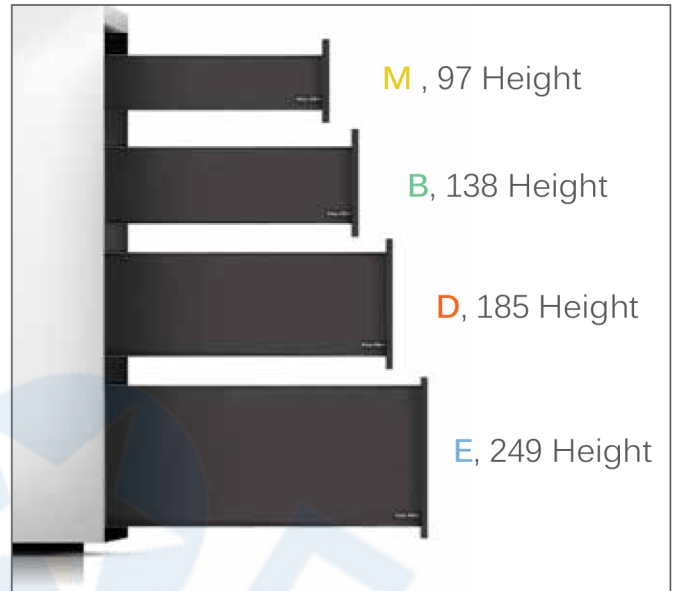

Soft Closing & Push Open Black Slim Drawer Systems 97 / 138 / 185 / 249mm Height

★ Include push open on /off switch

Load Capacity: 40kg or 70kg Colour: Black

Item No. (Kits)	H	Weight	Drawer Length
SCPO-60-400M-BLACK-40KG	97	40kg	400
SCPO-60-450M-BLACK-40KG	97	40kg	450
SCPO-60-500M-BLACK-40KG	97	40kg	500

SCPO-60-450M-BLACK-70KG	97	70kg	450
SCPO-60-500M-BLACK-70KG	97	70kg	500

SCPO-60-400B-BLACK-40KG	138	40kg	400
SCPO-60-450B-BLACK-40KG	138	40kg	450
SCPO-60-500B-BLACK-40KG	138	40kg	500

SCPO-60-450B-BLACK-70KG	138	70kg	450
SCPO-60-500B-BLACK-70KG	138	70kg	500

Item No. (Kits)	H	Weight	Drawer Length
SCPO-60-400D-BLACK-40KG	185	40kg	400
SCPO-60-450D-BLACK-40KG	185	40kg	450
SCPO-60-500D-BLACK-40KG	185	40kg	500

SCPO-60-450D-BLACK-70KG	185	70kg	450
SCPO-60-500D-BLACK-70KG	185	70kg	500