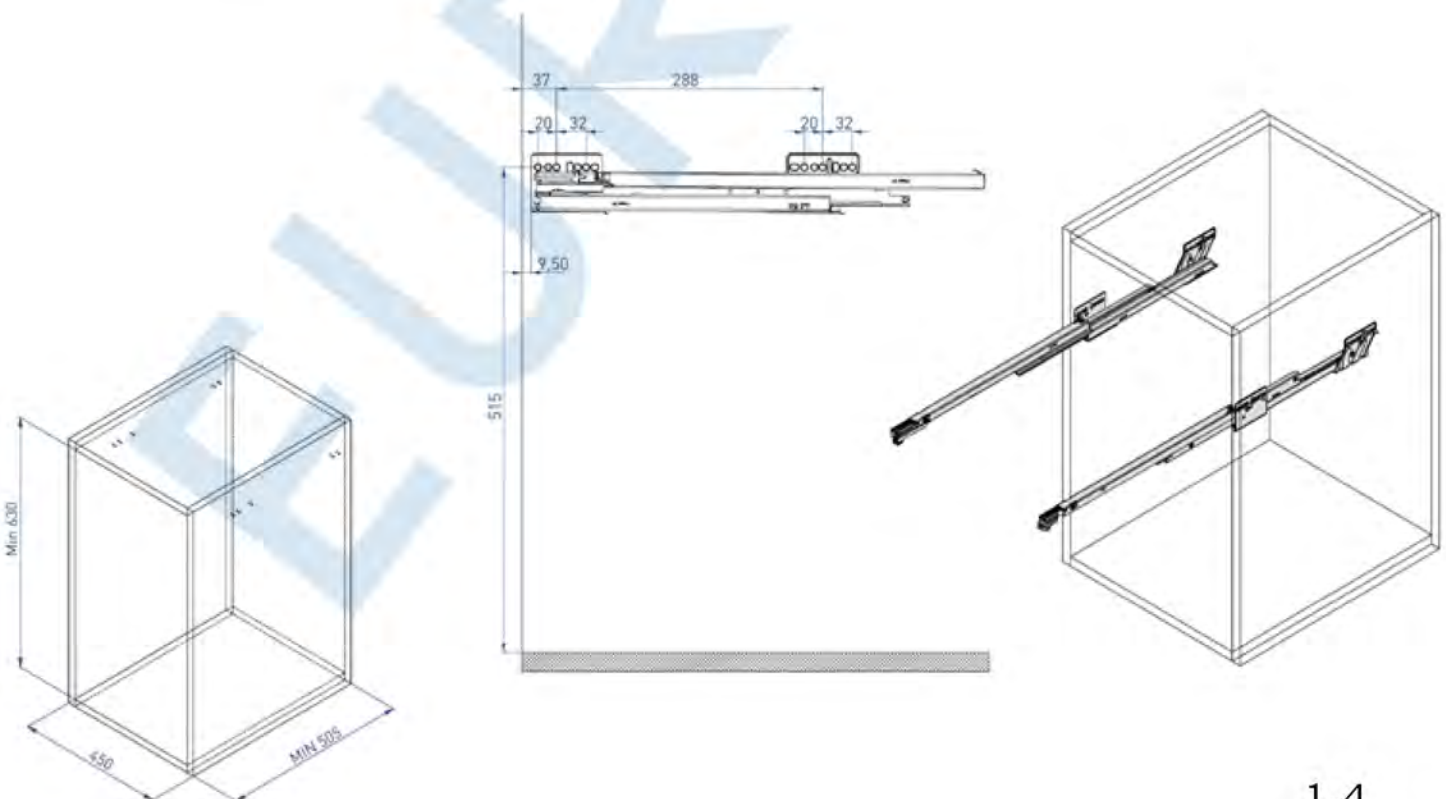

Parts

- A. Frame
- B. Bin 53 Lt
- C. Door bracket
- D. Metal Bracket
- E. Cap
- F. Slides
- G. Cover

Tools   

Fittings

- N°8 Self-tapping screws 4x16 mm
- N°12 Cap Screws 4x13mm
- N°2 M5x8 mm
- N° 4 M4x5 mm
- N°2 M6x10 mm

N°8 4x16

Place slides F respecting showed data and screw them on the cabinet's sides, using 4x16 screws.

53 Lt Bin (WLB-03) Soft Closing Laundry Basket With Grass Nova Pro Over Extension Slide

Screw C brackets on the door respecting showed data, using 4X13 screws.