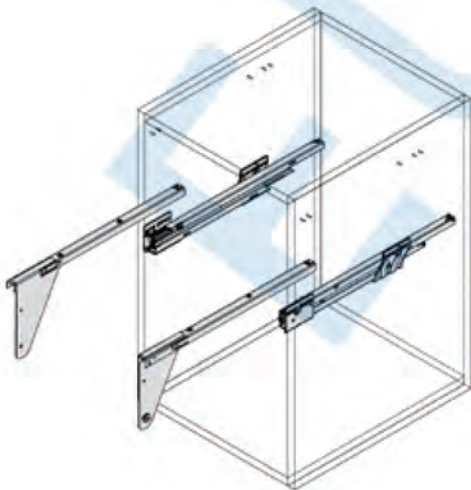

Parts

- A. Frame
- B. Bin 53 Lt
- C. Door bracket
- D. Metal Bracket
- E. Cap
- F. Slides
- G. Cover

Tools   

Fittings

- N°8 Self-tapping screws 4x16 mm
- N°12 Cap Screws 4x13mm
- N°2 M5x8 mm
- N° 4 M4x5 mm
- N°2 M6x10 mm

N°8 4x16

Place slides F respecting showed data and screw them on the cabinet's sides, using 4x16 screws.

53 Lt Bin (WLB-03) Soft Closing Laundry Basket With Grass Nova Pro Over Extension Slide

Screw C brackets on the door respecting showed data, using 4X13 screws.

Fix the cover G in the slides F.

53 Lt Bin (WLB-03) Soft Closing Laundry Basket With Grass Nova Pro Over Extension Slide

Right version

Choose the version, assembly the frame A using M4x5 screws and put n°4 plastic cap E in the holes.

LEFT VERSION

RIGHT VERSION

N°2 M 5x8

Fixing D brackets in A frame using M5x8 screws

53 Lt Bin (WLB-03) Soft Closing
Laundry Basket With Grass Nova Pro Over Extension Slide

Fixing door on the cover G.

N°2 M6x10