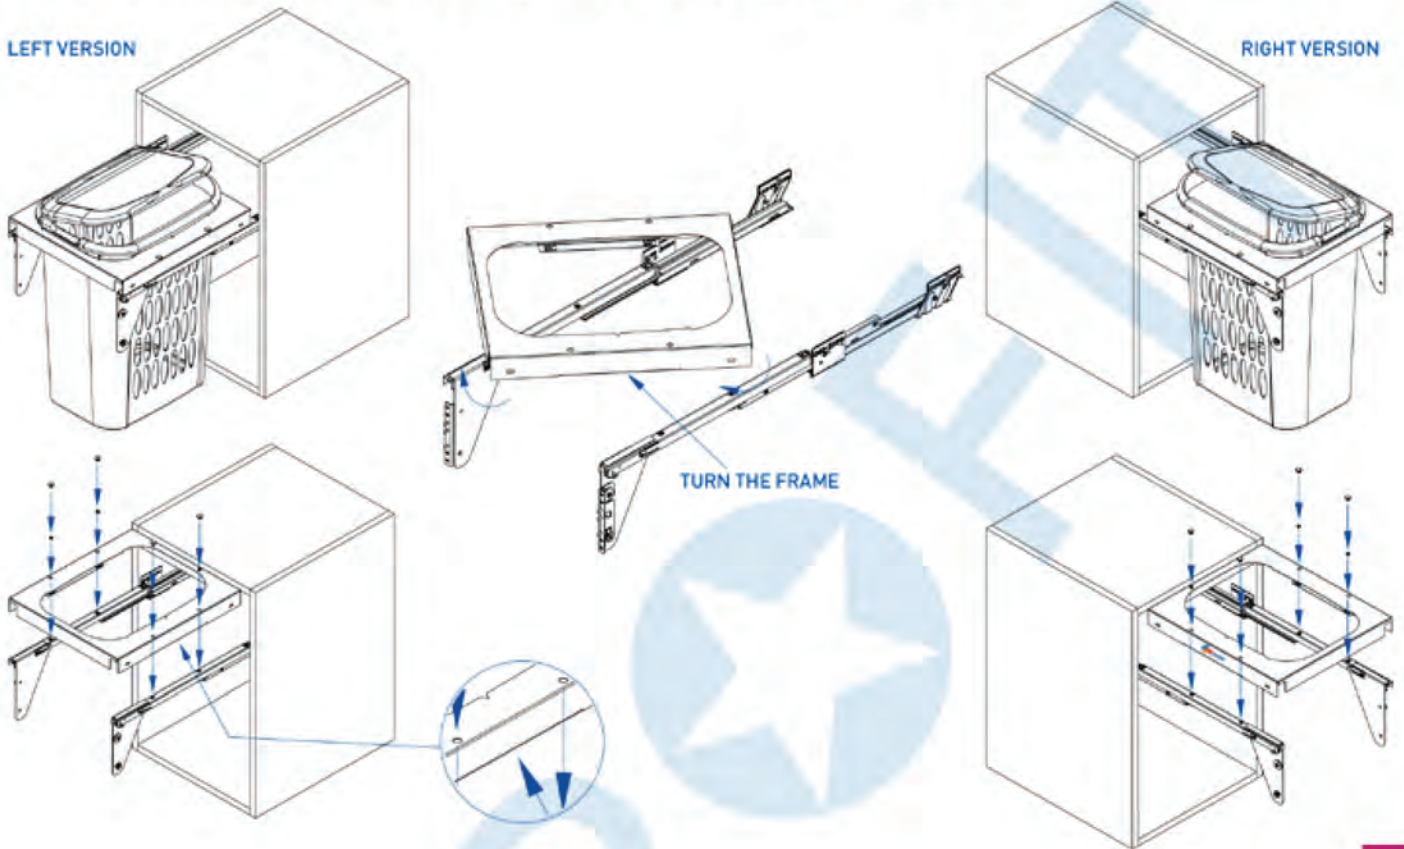

53 Lt Bin (WLB-03) Soft Closing Laundry Basket With Grass Nova Pro Over Extension Slide

Right version

Choose the version, assembly the frame A using M4x5 screws and put n°4 plastic cap E in the holes.

LEFT VERSION

RIGHT VERSION