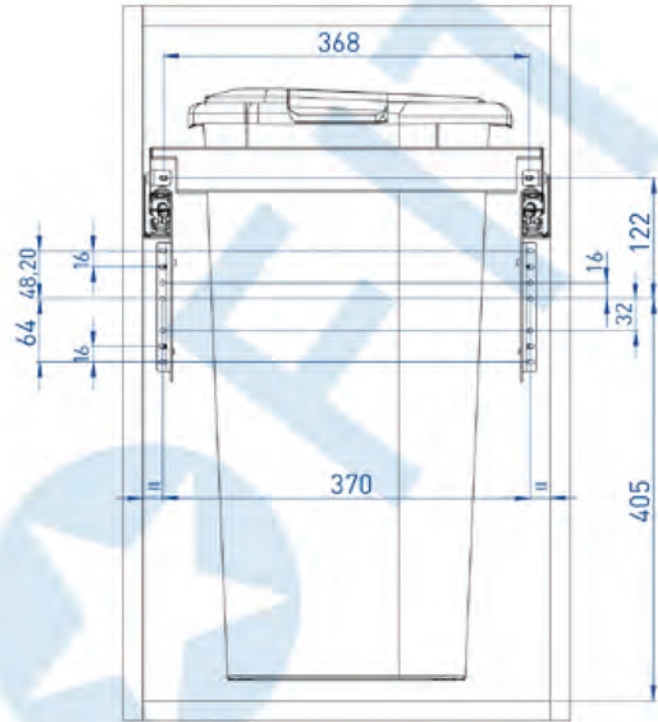

Parts

- A. Frame
- B. Bin 53 Lt
- C. Door bracket
- D. Metal Bracket
- E. Cap
- F. Slides
- G. Cover

Tools   

Fittings

- N°8 Self-tapping screws 4x16 mm
- N°12 Cap Screws 4x13mm
- N°2 M5x8 mm
- N° 4 M4x5 mm
- N°2 M6x10 mm

N°8 4x16

Place slides F respecting showed data and screw them on the cabinet's sides, using 4x16 screws.

53 Lt Bin (WLB-03) Soft Closing Laundry Basket With Grass Nova Pro Over Extension Slide

Screw C brackets on the door respecting showed data, using 4X13 screws.

LEFT VERSION

RIGHT VERSION

N°2 M 5x8

Fixing D brackets in A frame using M5x8 screws

53 Lt Bin (WLB-03) Soft Closing
Laundry Basket With Grass Nova Pro Over Extension Slide

Fixing door on the cover G.

N°2 M6x10