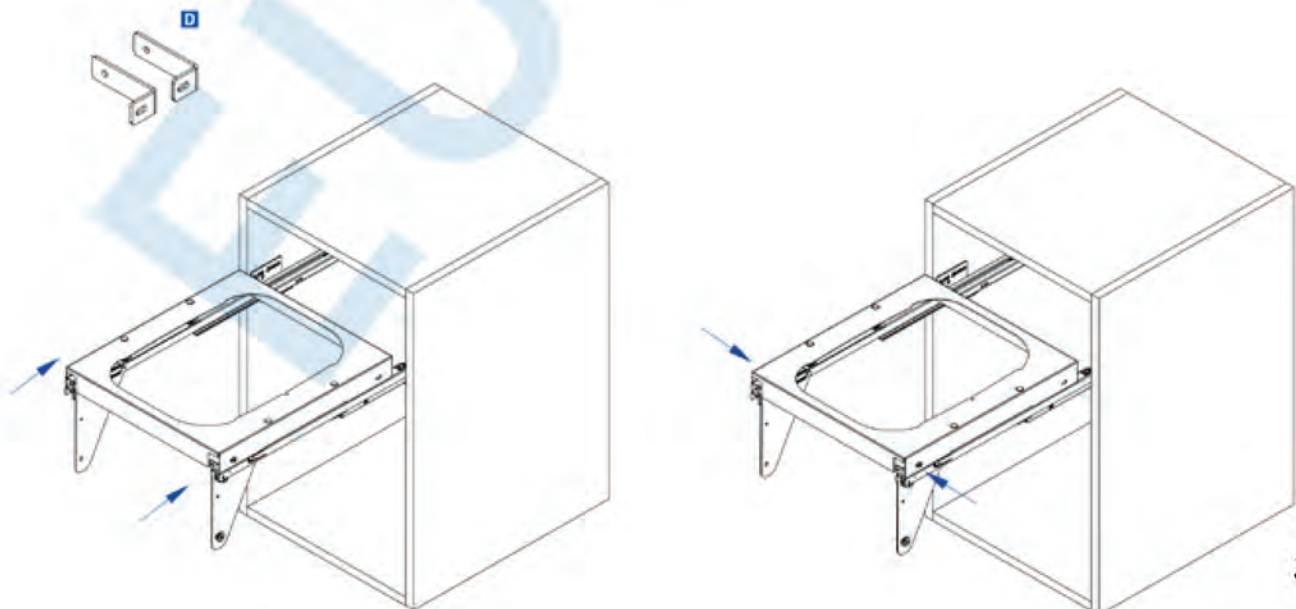

LEFT VERSION

RIGHT VERSION

N°2 M 5x8

Fixing D brackets in A frame using M5x8 screws

53 Lt Bin (WLB-03) Soft Closing
Laundry Basket With Grass Nova Pro Over Extension Slide

Fixing door on the cover G.

N°2 M6x10