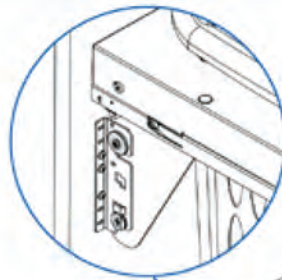

LEFT VERSION

RIGHT VERSION

N°2 M 5x8

Fixing D brackets in A frame using M5x8 screws

53 Lt Bin (WLB-03) Soft Closing
Laundry Basket With Grass Nova Pro Over Extension Slide

Fixing door on the cover G.

N°2 M6x10