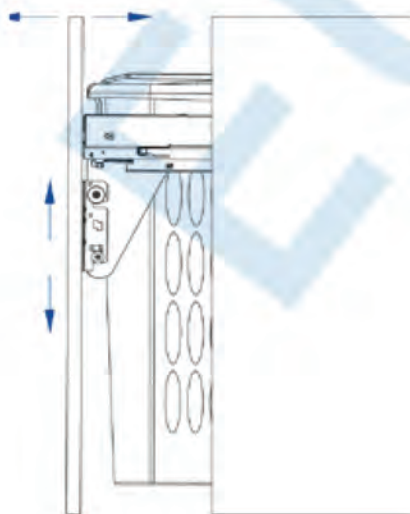

LEFT VERSION

RIGHT VERSION

N°2 M 5x8

Fixing D brackets in A frame using M5x8 screws

53 Lt Bin (WLB-03) Soft Closing
Laundry Basket With Grass Nova Pro Over Extension Slide

Fixing door on the cover G.

N°2 M6x10

6

Fixing brackets D on the door, using 4X13 screws.

Track adjustments.

N°2 4x13

7