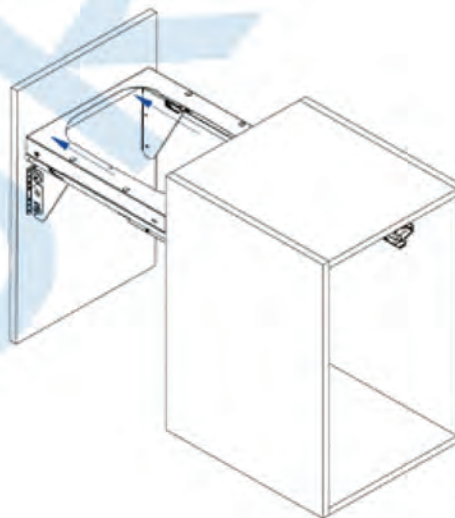

LEFT VERSION

RIGHT VERSION

N°2 M 5x8

Fixing D brackets in A frame using M5x8 screws

53 Lt Bin (WLB-03) Soft Closing
Laundry Basket With Grass Nova Pro Over Extension Slide

Fixing door on the cover G.

N°2 M6x10

6

Fixing brackets D on the door, using 4X13 screws.

Track adjustments.

N°2 4x13

7