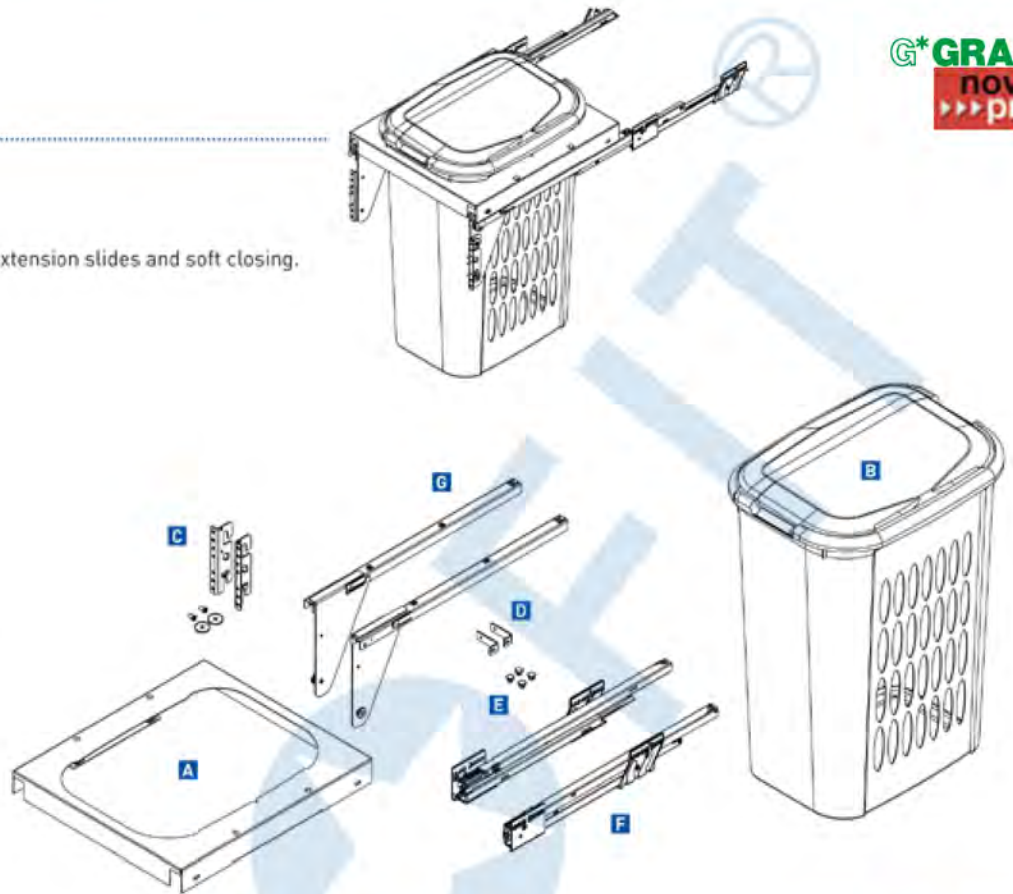

53Lt Bin (WLB-03) Soft Closing

Laundry Basket With Grass Nova Pro Over Extension Slide

Art 590

Grass slides

Product

- Laundry Bin 53 L
- Solid base pull-out basket with full extension slides and soft closing.

Parts

- A. Frame
- B. Bin 53 Lt
- C. Door bracket
- D. Metal Bracket
- E. Cap
- F. Slides
- G. Cover

Tools   

Fittings

- N°8 Self-tapping screws 4x16 mm
- N°12 Cap Screws 4x13mm
- N°2 M5x8 mm
- N° 4 M4x5 mm
- N°2 M6x10 mm

N°8 4x16

Place slides F respecting showed data and screw them on the cabinet's sides, using 4x16 screws.

53 Lt Bin (WLB-03) Soft Closing Laundry Basket With Grass Nova Pro Over Extension Slide

Screw C brackets on the door respecting showed data, using 4X13 screws.