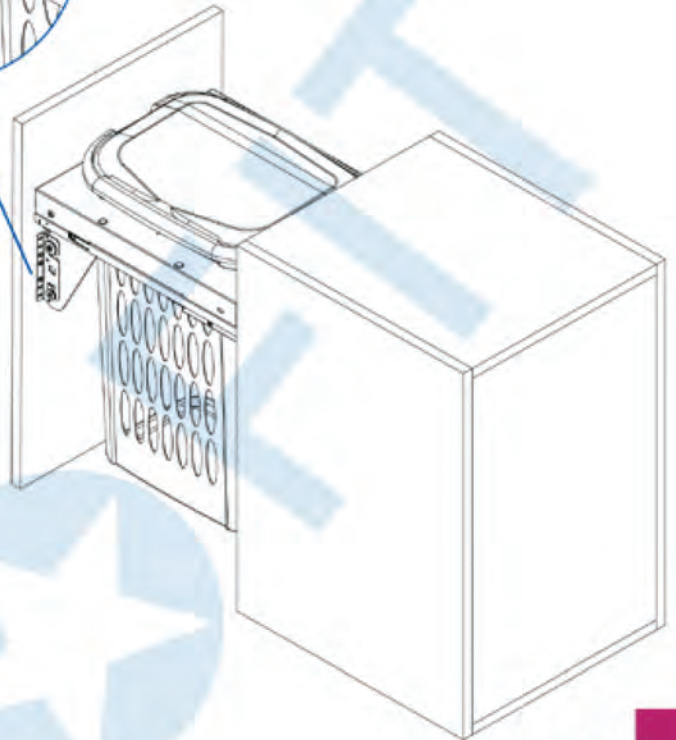

LEFT VERSION

RIGHT VERSION

N°2 M 5x8

Fixing D brackets in A frame using M5x8 screws

53 Lt Bin (WLB-03) Soft Closing
Laundry Basket With Grass Nova Pro Over Extension Slide

Fixing door on the cover G.

N°2 M6x10