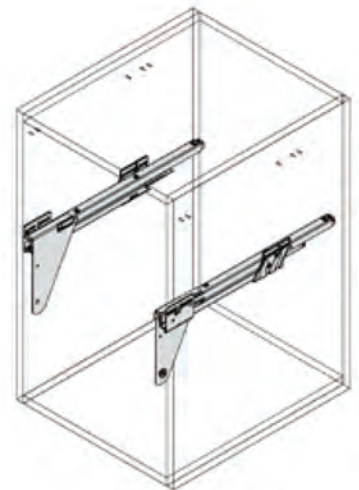

Parts

- A. Frame
- B. Bin 53 Lt
- C. Door bracket
- D. Metal Bracket
- E. Cap
- F. Slides
- G. Cover

Tools   

Fittings

- N°8 Self-tapping screws 4x16 mm
- N°12 Cap Screws 4x13mm
- N°2 M5x8 mm
- N° 4 M4x5 mm
- N°2 M6x10 mm

N°8 4x16

Place slides F respecting showed data and screw them on the cabinet's sides, using 4x16 screws.

53 Lt Bin (WLB-03) Soft Closing Laundry Basket With Grass Nova Pro Over Extension Slide

Screw C brackets on the door respecting showed data, using 4X13 screws.

Fix the cover G in the slides F.

53 Lt Bin (WLB-03) Soft Closing Laundry Basket With Grass Nova Pro Over Extension Slide

Right version

Choose the version, assembly the frame A using M4x5 screws and put n°4 plastic cap E in the holes.