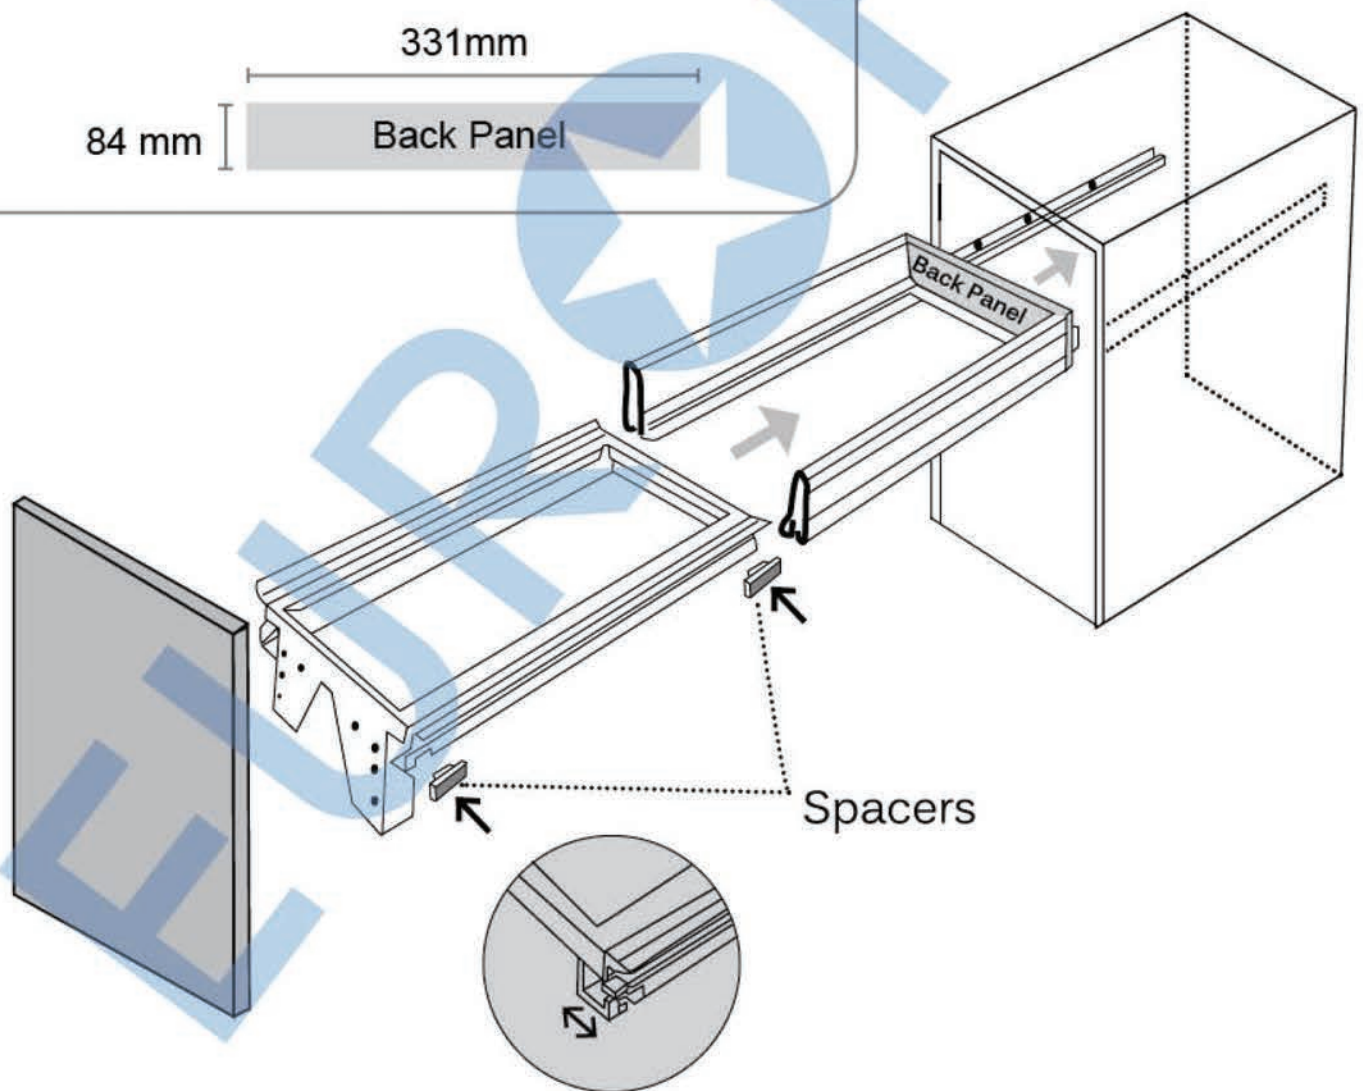

53 Lt Soft Closing Laundry Basket (WLB-Vero-04)

53 Lt Soft Closing Laundry Basket
(WLB-Vero-04)

min
510mm

Tilt Screws
For Door