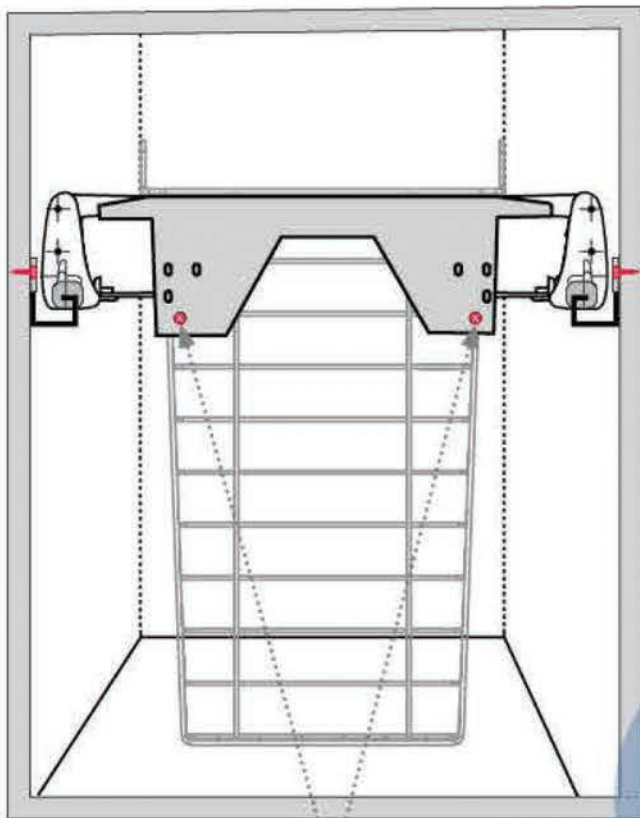

53 Lt Soft Closing Laundry Basket (WLB-Vero-04)

53 Lt Soft Closing Laundry Basket
(WLB-Vero-04)

min
510mm

Tilt Screws
For Door