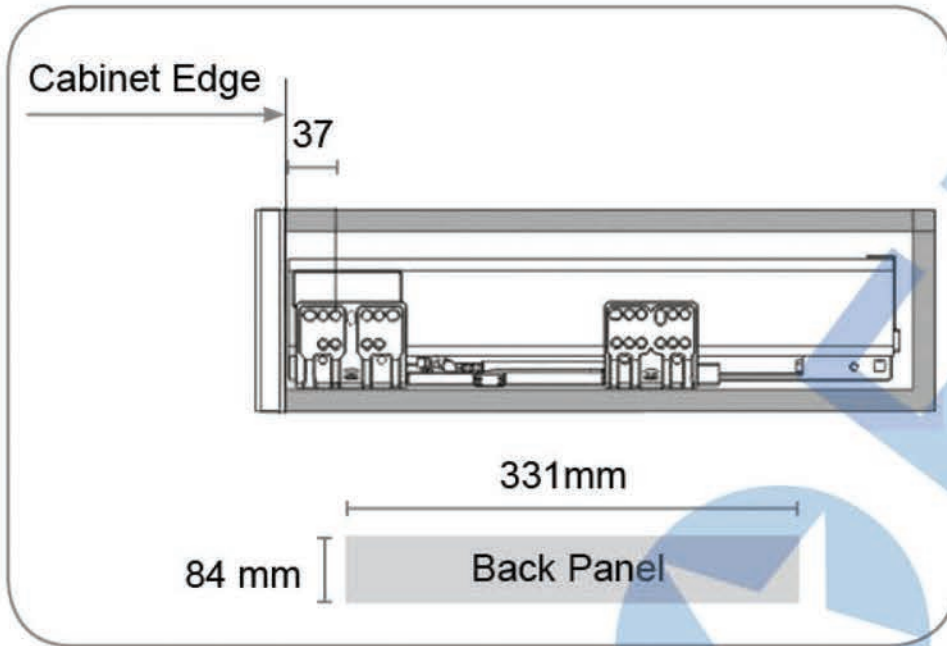

53 Lt Soft Closing Laundry Basket (WLB-Vero-04)

53 Lt Soft Closing Laundry Basket
(WLB-Vero-04)

min
510mm

Tilt Screws
For Door