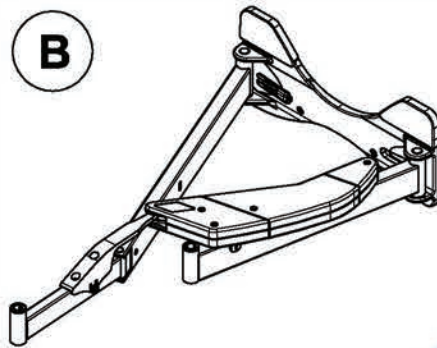

# Combis Blind Corner Solutions (WMC-003L / WMC-004R)

5 min

x 1

Ø6.3 x 19  
x 8

x 2

**A**

**B**

**C**

**D**

Anta / Door [cm]	A [mm] (min)	B [mm] (min)
45 	850	414