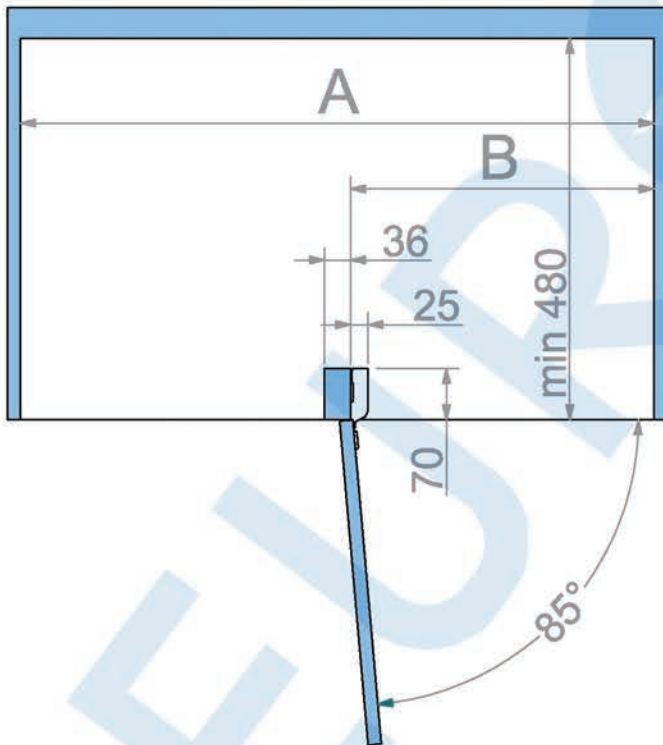

# Combis Blind Corner Solutions (WMC-003L / WMC-004R)

5 min

x 1

Ø6.3 x 19  
x 8

x 2

**A**

**B**

**C**

**D**

Anta / Door [cm]	A [mm] (min)	B [mm] (min)
45 	850	414