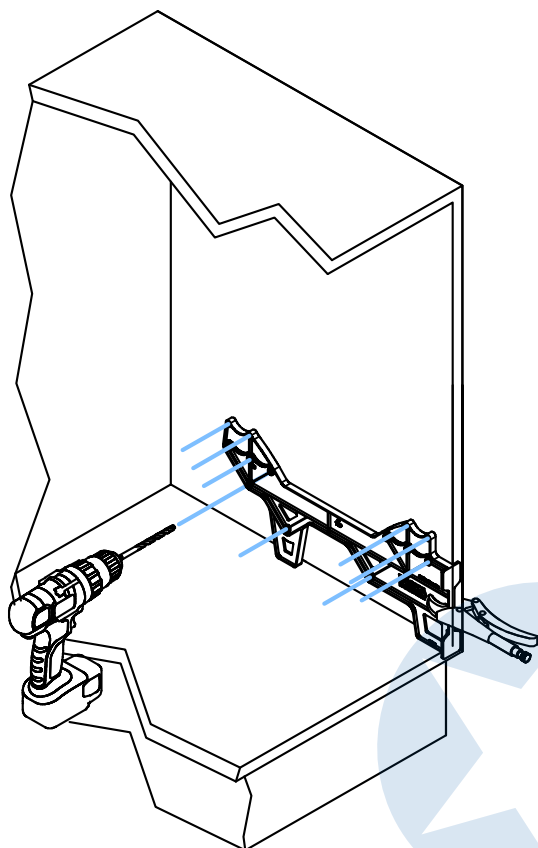

Combis Blind Corner Solutions (WMC-003L / WMC-004R)