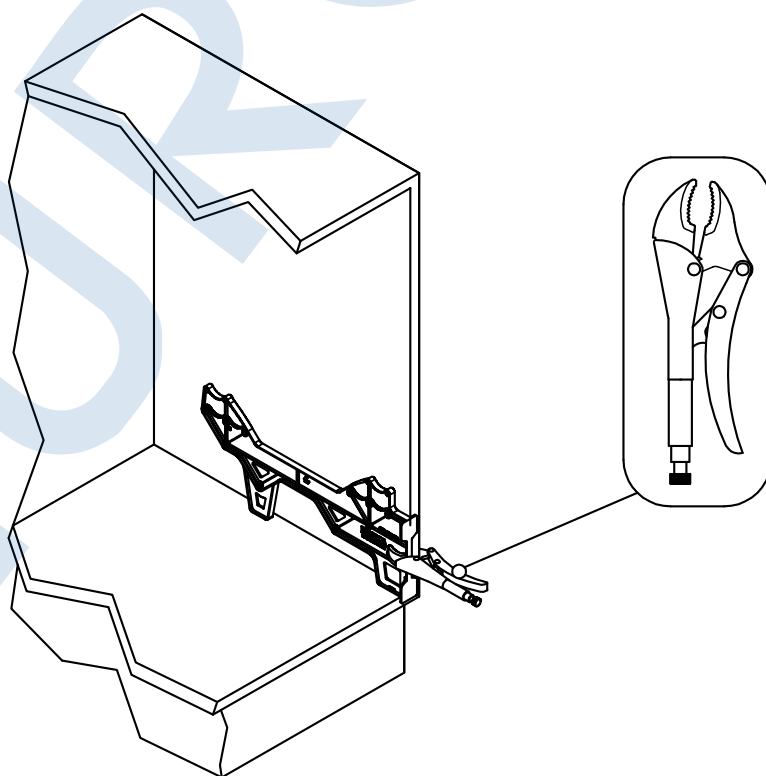

Combis Blind Corner Solutions (WMC-003L / WMC-004R)