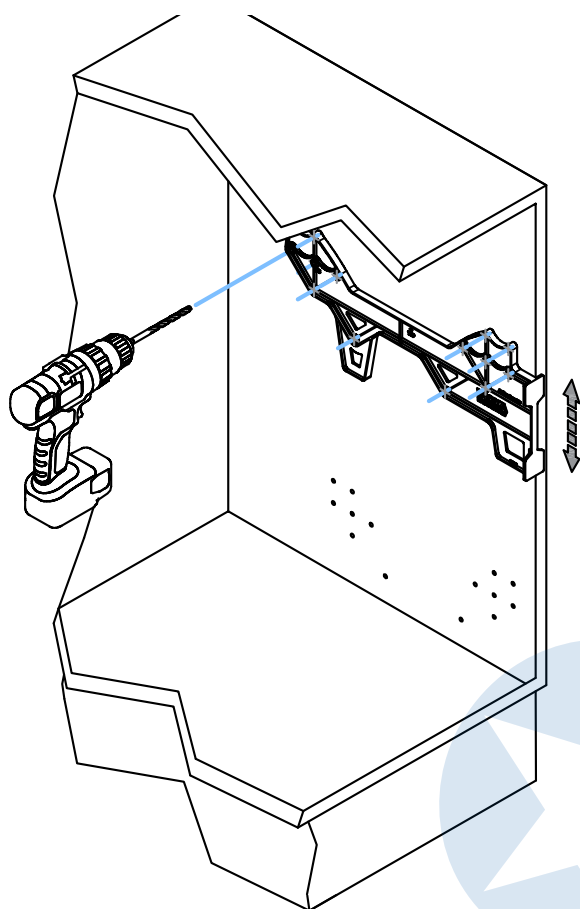

Combis Blind Corner Solutions (WMC-003L / WMC-004R)