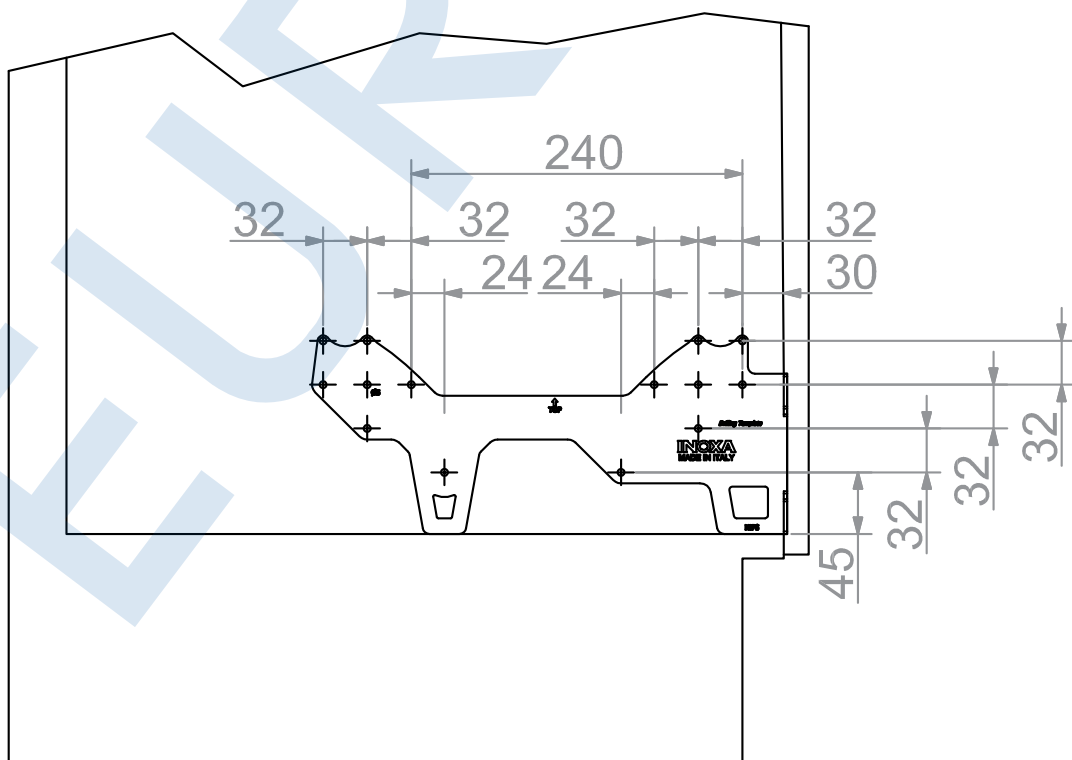

Combis Blind Corner Solutions (WMC-003L / WMC-004R)