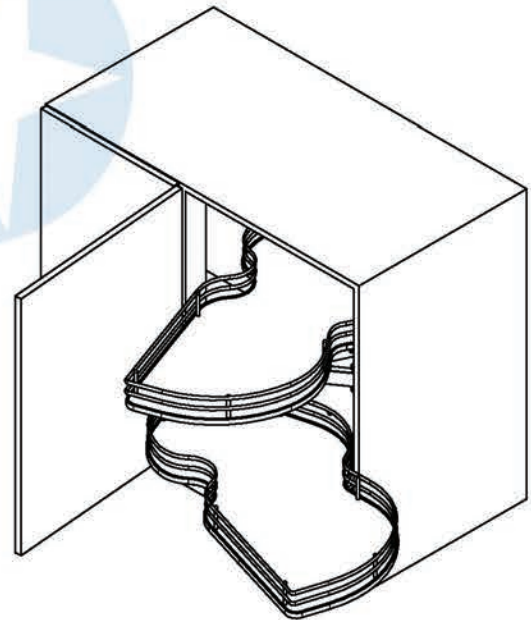

# Combis Blind Corner Solutions (WMC-003L / WMC-004R)

5 min

x 1

Ø6.3 x 19  
x 8

x 2

**A**

**B**

**C**

**D**

Anta / Door [cm]	A [mm] (min)	B [mm] (min)
45 	850	414