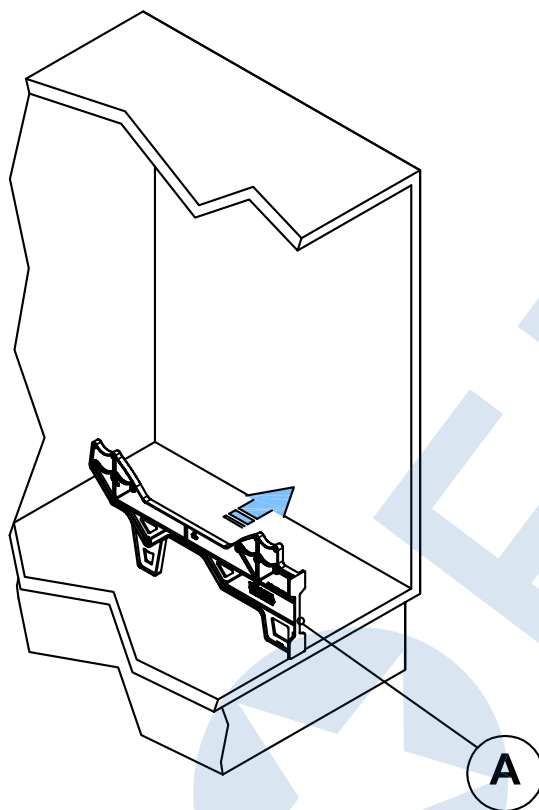

Combis Blind Corner Solutions (WMC-003L / WMC-004R)