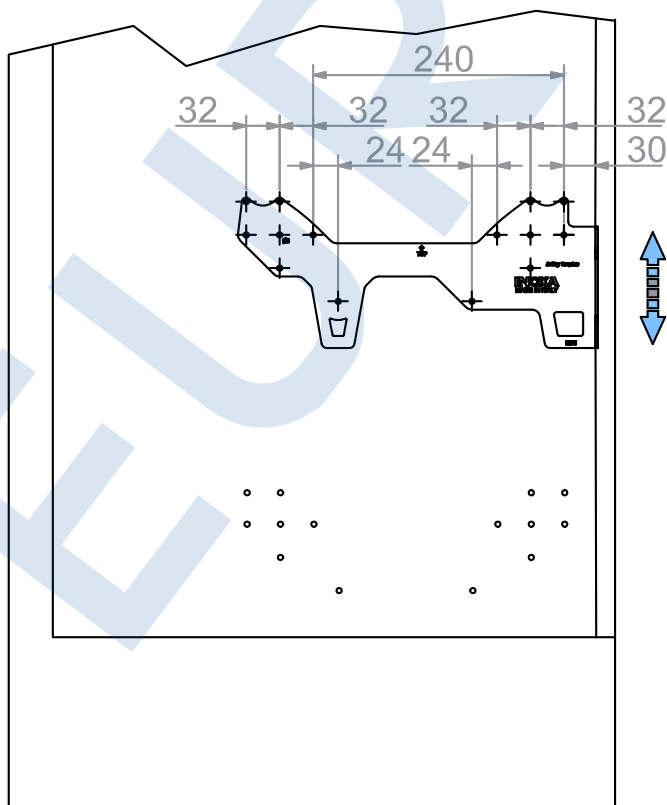

Combis Blind Corner Solutions (WMC-003L / WMC-004R)