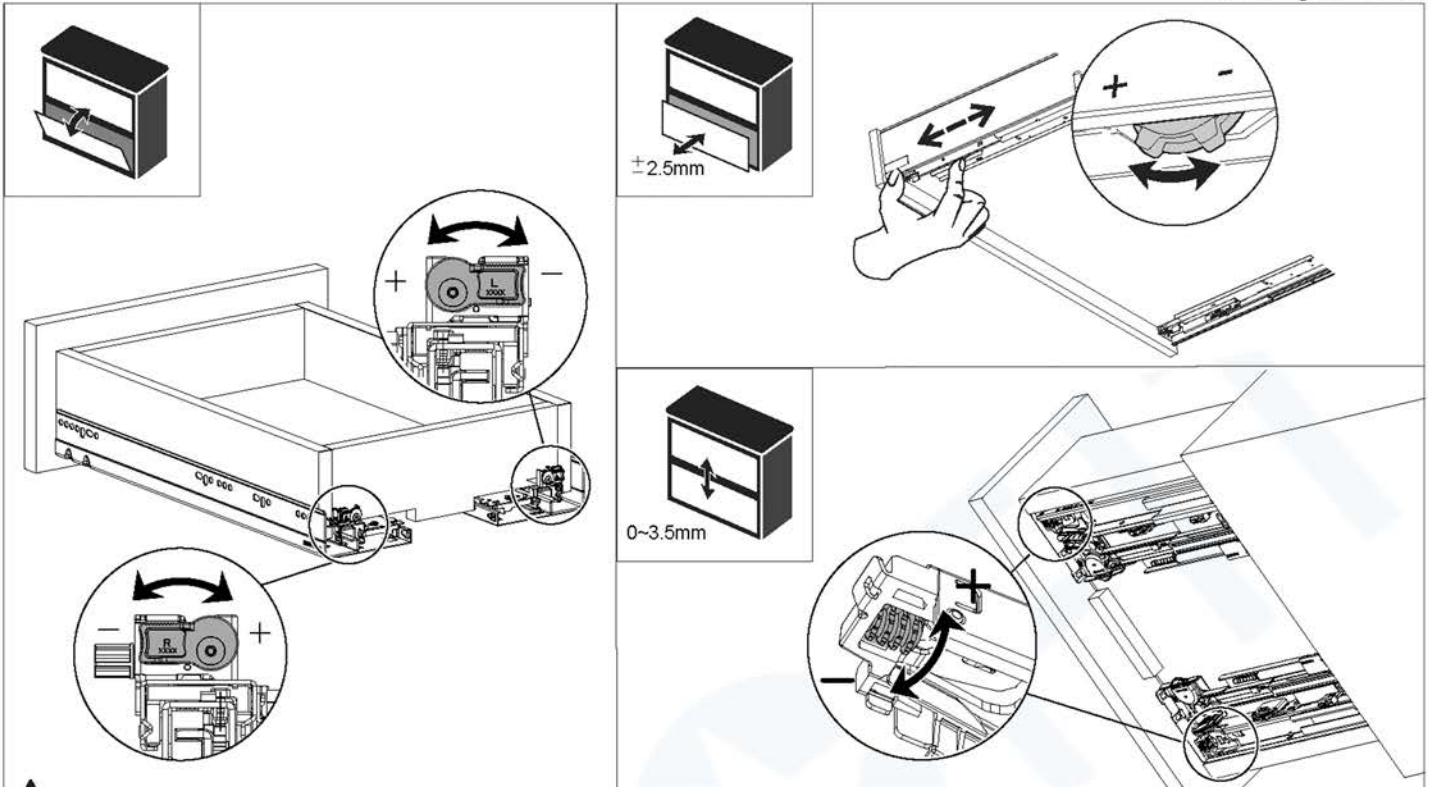

■ Push-Open Synchronization Kit

16mm Drawer Thickness : Length = Internal Cabinet Width - 280mm

5 Push-Open Synchronization Rod Installation

6 Drawer installation

Insert the wood drawer

Drawer removal

7 8-ways adjustment illustration

! Installation Notices

Before installation

- Drawer does not move smoothly - Check the squareness of the drawer box.

■ Push Open Switch

Caution :

1. Make sure two sides (Left & Right) are switched to the same mode.
2. Push Open function will be disabled after switch to Soft Close. Please reserve space for pulling out.