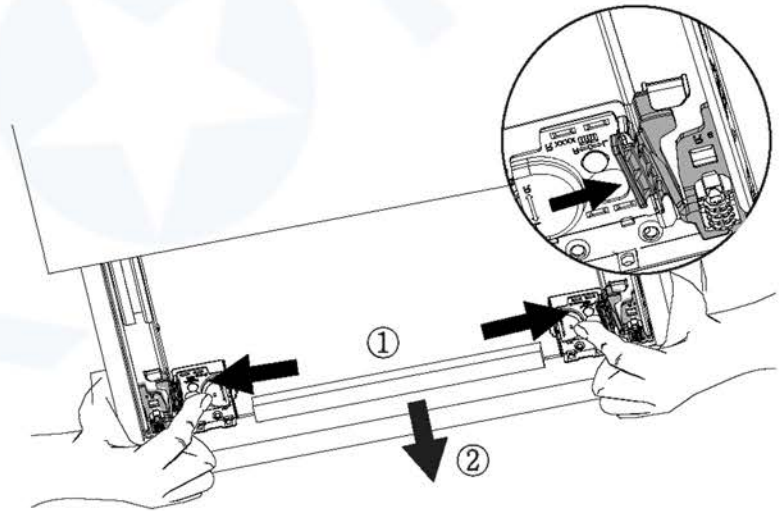

2 Slide Installation Instruction

■ Medium Duty Slide
(16mm, 40kg)

■ Heavy Duty Slide

(16mm, 60kg)

Gray point: minimum screw required

3 Installation Requirement /

4 Push-open Synchronization Rod Specification

■ Push-Open Synchronization Kit

16mm Drawer Thickness : Length = Internal Cabinet Width - 280mm

5 Push-Open Synchronization Rod Installation

6 Drawer installation

Insert the wood drawer

Drawer removal

7 8-ways adjustment illustration

! Installation Notices

Before installation

- Drawer does not move smoothly - Check the squareness of the drawer box.

■ Push Open Switch

Caution :

1. Make sure two sides (Left & Right) are switched to the same mode.
2. Push Open function will be disabled after switch to Soft Close. Please reserve space for pulling out.