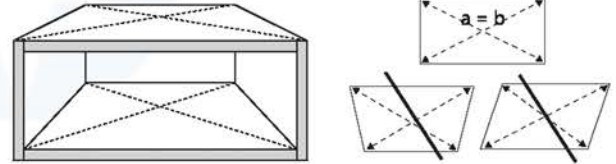

■ Push-Open Synchronization Kit

16mm Drawer Thickness : Length = Internal Cabinet Width - 280mm

5 Push-Open Synchronization Rod Installation

6 Drawer installation

Insert the wood drawer

Drawer removal

7 8-ways adjustment illustration

! Installation Notices

Before installation

- Drawer does not move smoothly - Check the squareness of the drawer box.

■ Push Open Switch

Caution :

1. Make sure two sides (Left & Right) are switched to the same mode.
2. Push Open function will be disabled after switch to Soft Close. Please reserve space for pulling out.