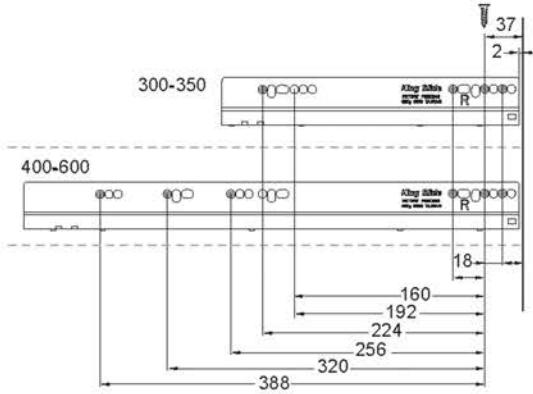

SIMLEAD Wood Drawer System SC-99

Components

- 1 Slide
- 2 Synchronization rod connector
- 3 Synchronization rod adapter
- 4 Synchronization rod
- 5 Locking device
- 6 Countersunk screw $\varnothing 4 \times 16$ or the System Screw $\varnothing 6 \times 10$ - For Slide
- 7 Countersunk screw $\varnothing 3.5 \times 15$ - For Locking device

* Screw refer to the following illustration

1 Drawer System Space Requirement

■ 16mm Drawer Side Thickness

■ 19mm Drawer Side Thickness

■ Push-Open + Soft-Closing Series

- W=Internal Cabinet Width
- L=Slide Length
- X=Height of Slide + Drawer Side
- H=Internal Cabinet Height
- BH=Drawer Back Height
- M=Drawer Side Height

2 Slide Installation Instruction

■ Medium Duty Slide
(16mm, 40kg)

■ Heavy Duty Slide

(16mm, 60kg)

Gray point: minimum screw required

3 Installation Requirement /

4 Push-open Synchronization Rod Specification

■ Push-Open Synchronization Kit

16mm Drawer Thickness : Length = Internal Cabinet Width - 280mm

5 Push-Open Synchronization Rod Installation

6 Drawer installation

Insert the wood drawer

Drawer removal

7 8-ways adjustment illustration