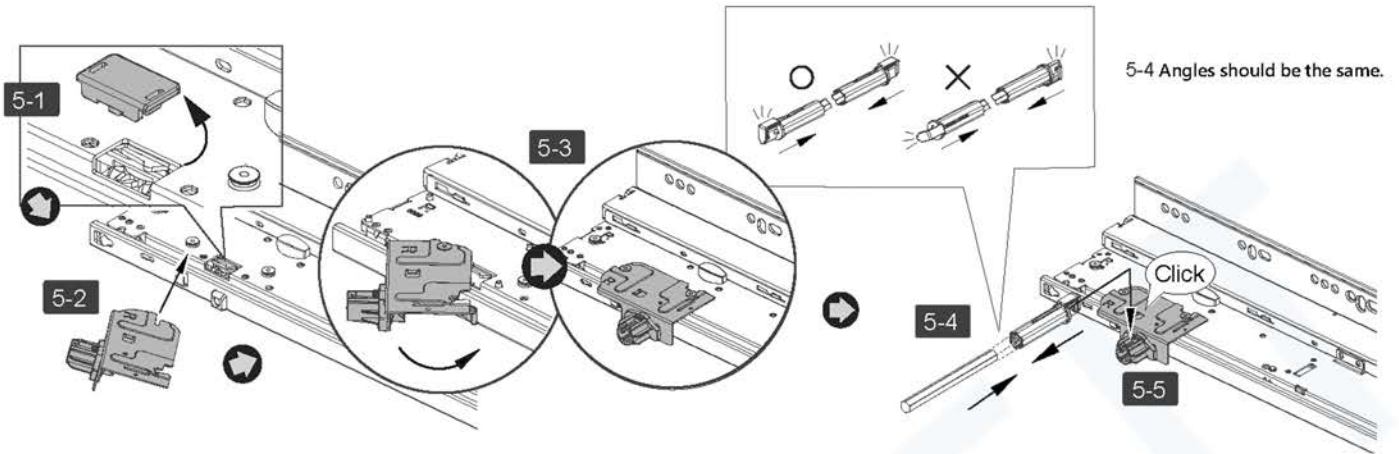

SIMLEAD Wood Drawer System SC-99

Components

- 1 Slide
- 2 Synchronization rod connector
- 3 Synchronization rod adapter
- 4 Synchronization rod
- 5 Locking device
- 6 Countersunk screw $\varnothing 4 \times 16$ or the System Screw $\varnothing 6 \times 10$ - For Slide
- 7 Countersunk screw $\varnothing 3.5 \times 15$ - For Locking device

* Screw refer to the following illustration

1 Drawer System Space Requirement

■ 16mm Drawer Side Thickness

■ 19mm Drawer Side Thickness

■ Push-Open + Soft-Closing Series

- W=Internal Cabinet Width
- L=Slide Length
- X=Height of Slide + Drawer Side
- H=Internal Cabinet Height
- BH=Drawer Back Height
- M=Drawer Side Height

2 Slide Installation Instruction

■ Medium Duty Slide
(16mm, 40kg)

■ Heavy Duty Slide

(16mm, 60kg)

Gray point: minimum screw required

3 Installation Requirement /

4 Push-open Synchronization Rod Specification

■ Push-Open Synchronization Kit

16mm Drawer Thickness : Length = Internal Cabinet Width - 280mm

5 Push-Open Synchronization Rod Installation

6 Drawer installation

Insert the wood drawer

Drawer removal

7 8-ways adjustment illustration