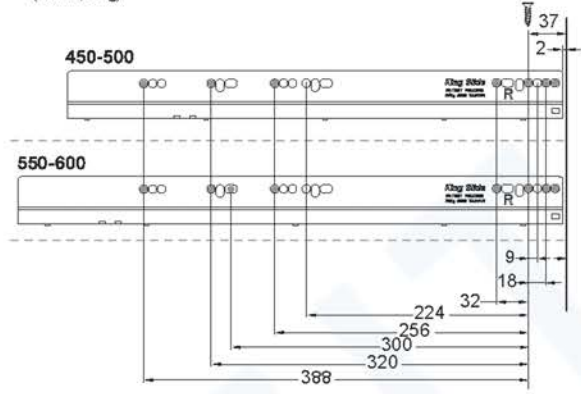

SIMLEAD Wood Drawer System SC-99

Components

- 1 Slide
- 2 Synchronization rod connector
- 3 Synchronization rod adapter
- 4 Synchronization rod
- 5 Locking device
- 6 Countersunk screw $\varnothing 4 \times 16$ or the System Screw $\varnothing 6 \times 10$ - For Slide
- 7 Countersunk screw $\varnothing 3.5 \times 15$ - For Locking device

* Screw refer to the following illustration

1 Drawer System Space Requirement

■ 16mm Drawer Side Thickness

■ 19mm Drawer Side Thickness

■ Push-Open + Soft-Closing Series

- W=Internal Cabinet Width
- L=Slide Length
- X=Height of Slide + Drawer Side
- H=Internal Cabinet Height
- BH=Drawer Back Height
- M=Drawer Side Height

2 Slide Installation Instruction

■ Medium Duty Slide
(16mm, 40kg)

■ Heavy Duty Slide

(16mm, 60kg)

Gray point: minimum screw required

3 Installation Requirement /

4 Push-open Synchronization Rod Specification

■ Push-Open Synchronization Kit

16mm Drawer Thickness : Length = Internal Cabinet Width - 280mm

5 Push-Open Synchronization Rod Installation

6 Drawer installation

Insert the wood drawer

Drawer removal

7 8-ways adjustment illustration