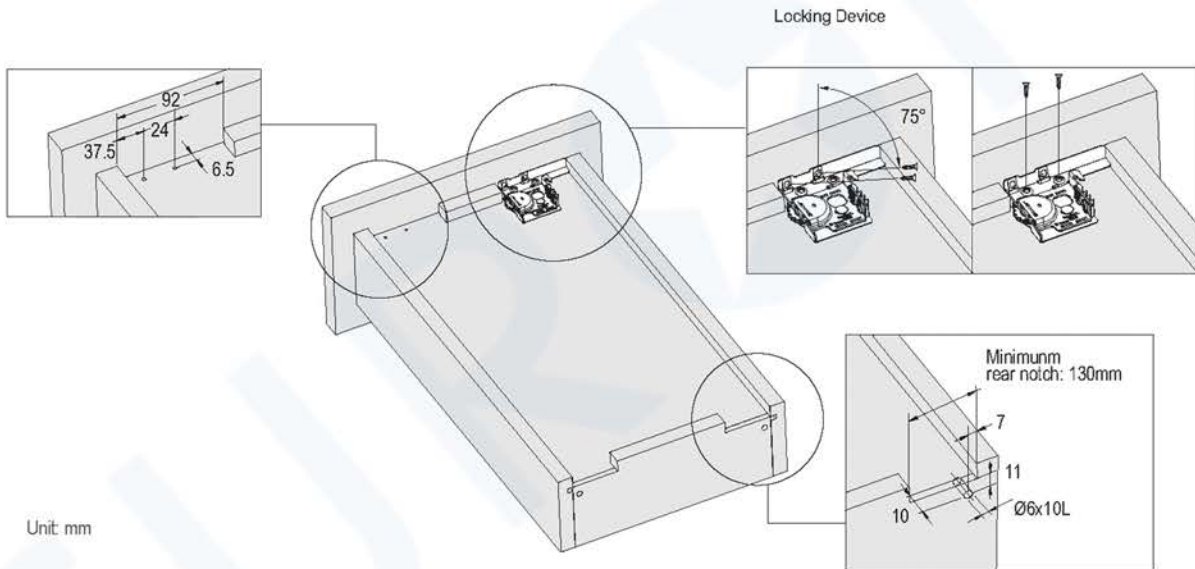

SIMLEAD Wood Drawer System SC-99

Components

- 1 Slide
- 2 Synchronization rod connector
- 3 Synchronization rod adapter
- 4 Synchronization rod
- 5 Locking device
- 6 Countersunk screw $\varnothing 4 \times 16$ or the System Screw $\varnothing 6 \times 10$ - For Slide
- 7 Countersunk screw $\varnothing 3.5 \times 15$ - For Locking device

* Screw refer to the following illustration

1 Drawer System Space Requirement

■ 16mm Drawer Side Thickness

■ 19mm Drawer Side Thickness

■ Push-Open + Soft-Closing Series

- W=Internal Cabinet Width
- L=Slide Length
- X=Height of Slide + Drawer Side
- H=Internal Cabinet Height
- BH=Drawer Back Height
- M=Drawer Side Height

2 Slide Installation Instruction

■ Medium Duty Slide
(16mm, 40kg)

■ Heavy Duty Slide

(16mm, 60kg)

Gray point: minimum screw required

3 Installation Requirement /

4 Push-open Synchronization Rod Specification

■ Push-Open Synchronization Kit

16mm Drawer Thickness : Length = Internal Cabinet Width - 280mm

5 Push-Open Synchronization Rod Installation

6 Drawer installation

Insert the wood drawer

Drawer removal

7 8-ways adjustment illustration