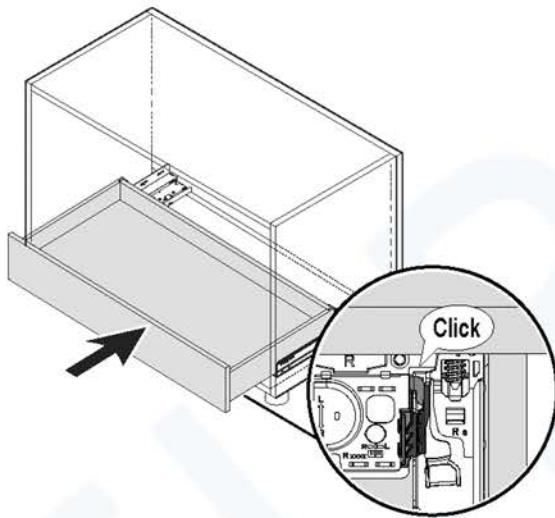

■ Push-Open Synchronization Kit

16mm Drawer Thickness : Length = Internal Cabinet Width - 280mm

5 Push-Open Synchronization Rod Installation

6 Drawer installation

Insert the wood drawer

Drawer removal

7 8-ways adjustment illustration

! Installation Notices

Before installation

- Drawer does not move smoothly - Check the squareness of the drawer box.

■ Push Open Switch

Caution :

1. Make sure two sides (Left & Right) are switched to the same mode.
2. Push Open function will be disabled after switch to Soft Close. Please reserve space for pulling out.