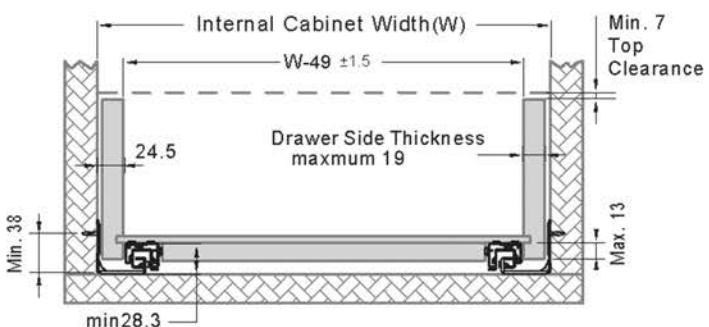

SIMLEAD Wood Drawer System SC-99

Components

- 1 Slide
- 2 Synchronization rod connector
- 3 Synchronization rod adapter
- 4 Synchronization rod
- 5 Locking device
- 6 Countersunk screw $\varnothing 4 \times 16$ or the System Screw $\varnothing 6 \times 10$ - For Slide
- 7 Countersunk screw $\varnothing 3.5 \times 15$ - For Locking device

* Screw refer to the following illustration

1 Drawer System Space Requirement

■ 16mm Drawer Side Thickness

■ 19mm Drawer Side Thickness

■ Push-Open + Soft-Closing Series

- W=Internal Cabinet Width
- L=Slide Length
- X=Height of Slide + Drawer Side
- H=Internal Cabinet Height
- BH=Drawer Back Height
- M=Drawer Side Height

2 Slide Installation Instruction

■ Medium Duty Slide
(16mm, 40kg)

■ Heavy Duty Slide

(16mm, 60kg)

Gray point: minimum screw required

3 Installation Requirement /

4 Push-open Synchronization Rod Specification

■ Push-Open Synchronization Kit

16mm Drawer Thickness : Length = Internal Cabinet Width - 280mm

5 Push-Open Synchronization Rod Installation

6 Drawer installation

Insert the wood drawer

Drawer removal

7 8-ways adjustment illustration