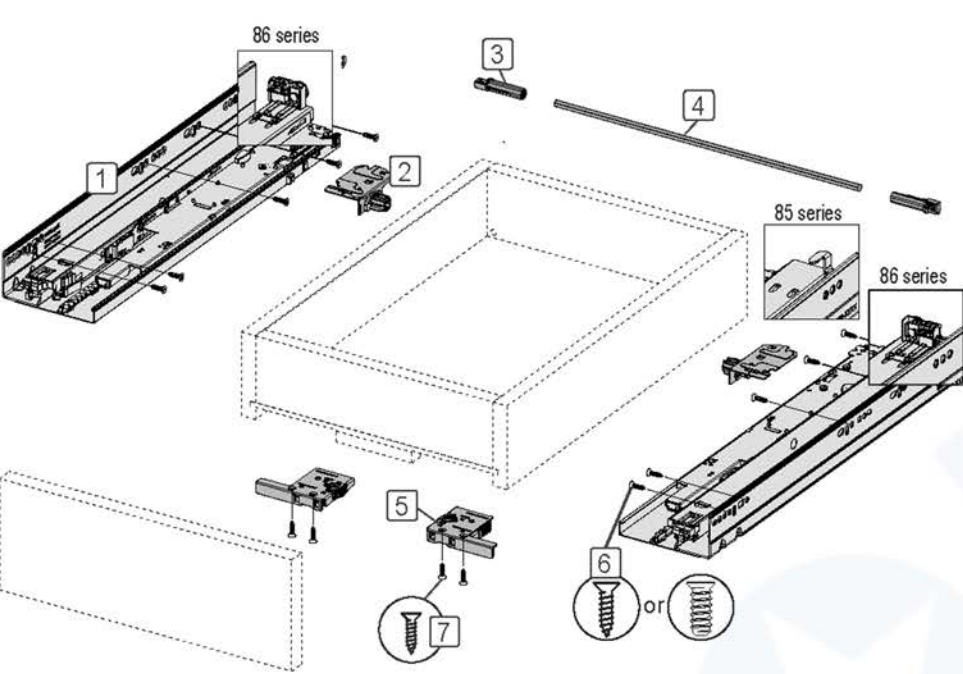

SIMLEAD Wood Drawer System SC-99

Components

- 1 Slide
- 2 Synchronization rod connector
- 3 Synchronization rod adapter
- 4 Synchronization rod
- 5 Locking device
- 6 Countersunk screw $\varnothing 4 \times 16$ or the System Screw $\varnothing 6 \times 10$ - For Slide
- 7 Countersunk screw $\varnothing 3.5 \times 15$ - For Locking device

* Screw refer to the following illustration

1 Drawer System Space Requirement

■ 16mm Drawer Side Thickness

■ 19mm Drawer Side Thickness

■ Push-Open + Soft-Closing Series

- W=Internal Cabinet Width
- L=Slide Length
- X=Height of Slide + Drawer Side
- H=Internal Cabinet Height
- BH=Drawer Back Height
- M=Drawer Side Height

2 Slide Installation Instruction

■ Medium Duty Slide
(16mm, 40kg)

■ Heavy Duty Slide

(16mm, 60kg)

Gray point: minimum screw required

3 Installation Requirement /

4 Push-open Synchronization Rod Specification

■ Push-Open Synchronization Kit

16mm Drawer Thickness : Length = Internal Cabinet Width - 280mm

5 Push-Open Synchronization Rod Installation

6 Drawer installation

Insert the wood drawer

Drawer removal

7 8-ways adjustment illustration