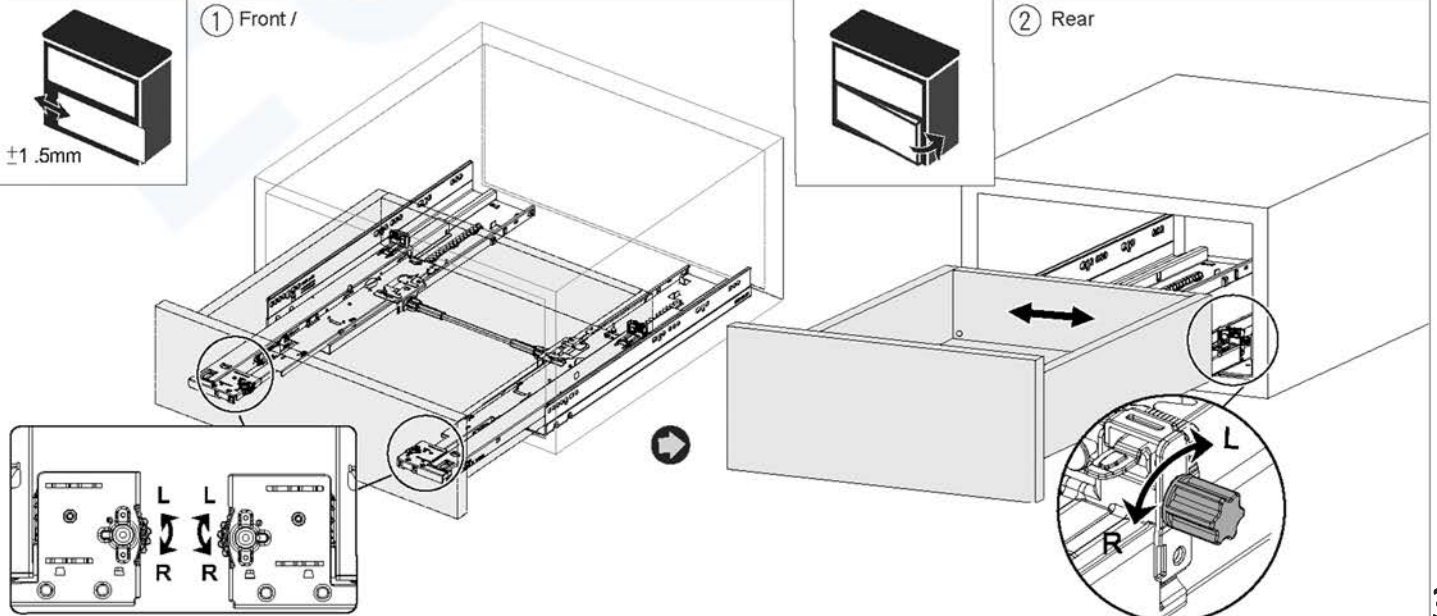

■ Push-Open Synchronization Kit

16mm Drawer Thickness : Length = Internal Cabinet Width - 280mm

5 Push-Open Synchronization Rod Installation

6 Drawer installation

Insert the wood drawer

Drawer removal

7 8-ways adjustment illustration

! Installation Notices

Before installation

- Drawer does not move smoothly - Check the squareness of the drawer box.

■ Push Open Switch

Caution :

1. Make sure two sides (Left & Right) are switched to the same mode.
2. Push Open function will be disabled after switch to Soft Close. Please reserve space for pulling out.