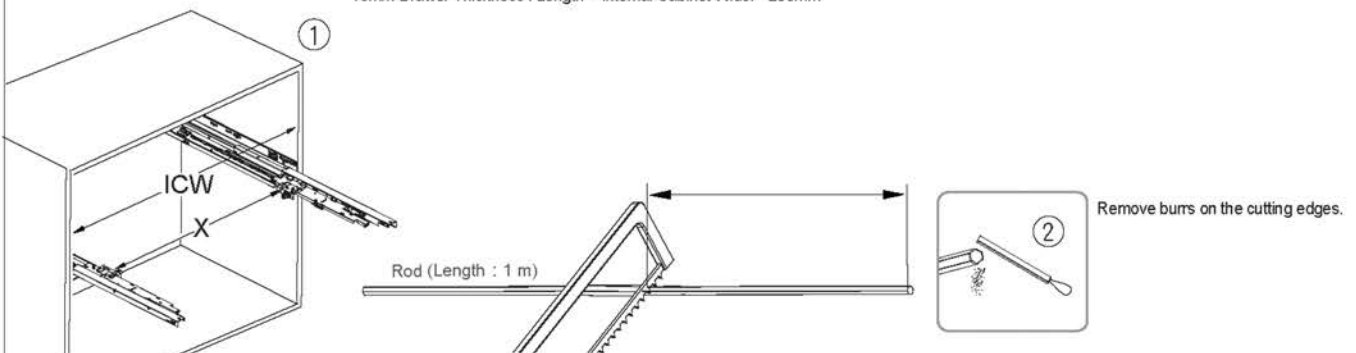

SIMLEAD Wood Drawer System SC-99

Components

- 1 Slide
- 2 Synchronization rod connector
- 3 Synchronization rod adapter
- 4 Synchronization rod
- 5 Locking device
- 6 Countersunk screw $\varnothing 4 \times 16$ or the System Screw $\varnothing 6 \times 10$ - For Slide
- 7 Countersunk screw $\varnothing 3.5 \times 15$ - For Locking device

* Screw refer to the following illustration

1 Drawer System Space Requirement

■ 16mm Drawer Side Thickness

■ 19mm Drawer Side Thickness

■ Push-Open + Soft-Closing Series

- W=Internal Cabinet Width
- L=Slide Length
- X=Height of Slide + Drawer Side
- H=Internal Cabinet Height
- BH=Drawer Back Height
- M=Drawer Side Height

2 Slide Installation Instruction

■ Medium Duty Slide
(16mm, 40kg)

■ Heavy Duty Slide

(16mm, 60kg)

Gray point: minimum screw required

3 Installation Requirement /

4 Push-open Synchronization Rod Specification

■ Push-Open Synchronization Kit

16mm Drawer Thickness : Length = Internal Cabinet Width - 280mm

5 Push-Open Synchronization Rod Installation

6 Drawer installation

Insert the wood drawer

Drawer removal

7 8-ways adjustment illustration