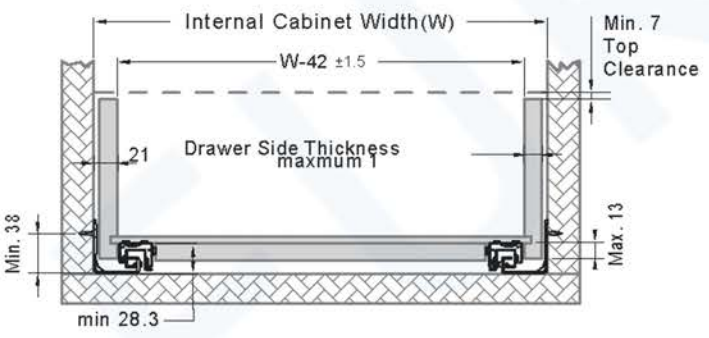

SIMLEAD Wood Drawer System SC-99

Components

- 1 Slide
- 2 Synchronization rod connector
- 3 Synchronization rod adapter
- 4 Synchronization rod
- 5 Locking device
- 6 Countersunk screw $\varnothing 4 \times 16$ or the System Screw $\varnothing 6 \times 10$ - For Slide
- 7 Countersunk screw $\varnothing 3.5 \times 15$ - For Locking device

* Screw refer to the following illustration

1 Drawer System Space Requirement

■ 16mm Drawer Side Thickness

■ 19mm Drawer Side Thickness

■ Push-Open + Soft-Closing Series

- W=Internal Cabinet Width
- L=Slide Length
- X=Height of Slide + Drawer Side
- H=Internal Cabinet Height
- BH=Drawer Back Height
- M=Drawer Side Height

2 Slide Installation Instruction

■ Medium Duty Slide
(16mm, 40kg)

■ Heavy Duty Slide

(16mm, 60kg)

Gray point: minimum screw required

3 Installation Requirement /

4 Push-open Synchronization Rod Specification

■ Push-Open Synchronization Kit

16mm Drawer Thickness : Length = Internal Cabinet Width - 280mm

5 Push-Open Synchronization Rod Installation

6 Drawer installation

Insert the wood drawer

Drawer removal

7 8-ways adjustment illustration