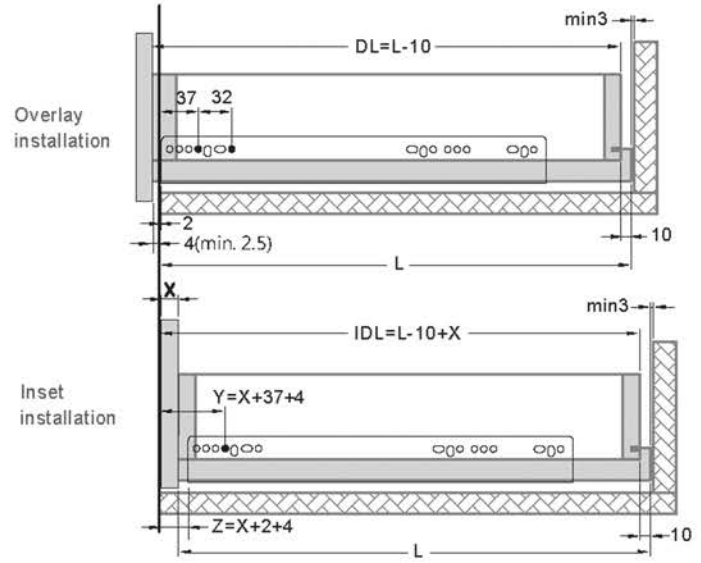

SIMLEAD Wood Drawer System SC-99

Components

- 1 Slide
- 2 Synchronization rod connector
- 3 Synchronization rod adapter
- 4 Synchronization rod
- 5 Locking device
- 6 Countersunk screw $\varnothing 4 \times 16$ or the System Screw $\varnothing 6 \times 10$ - For Slide
- 7 Countersunk screw $\varnothing 3.5 \times 15$ - For Locking device

* Screw refer to the following illustration

1 Drawer System Space Requirement

■ 16mm Drawer Side Thickness

■ 19mm Drawer Side Thickness

■ Push-Open + Soft-Closing Series

- W=Internal Cabinet Width
- L=Slide Length
- X=Height of Slide + Drawer Side
- H=Internal Cabinet Height
- BH=Drawer Back Height
- M=Drawer Side Height

2 Slide Installation Instruction

■ Medium Duty Slide
(16mm, 40kg)

■ Heavy Duty Slide

(16mm, 60kg)

Gray point: minimum screw required

3 Installation Requirement /

4 Push-open Synchronization Rod Specification

■ Push-Open Synchronization Kit

16mm Drawer Thickness : Length = Internal Cabinet Width - 280mm

5 Push-Open Synchronization Rod Installation

6 Drawer installation

Insert the wood drawer

Drawer removal

7 8-ways adjustment illustration