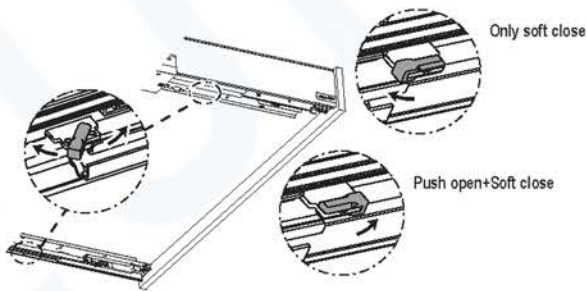

■ Push-Open Synchronization Kit

16mm Drawer Thickness : Length = Internal Cabinet Width - 280mm

5 Push-Open Synchronization Rod Installation

6 Drawer installation

Insert the wood drawer

Drawer removal

7 8-ways adjustment illustration

! Installation Notices

Before installation

- Drawer does not move smoothly - Check the squareness of the drawer box.

■ Push Open Switch

Caution :

1. Make sure two sides (Left & Right) are switched to the same mode.
2. Push Open function will be disabled after switch to Soft Close. Please reserve space for pulling out.