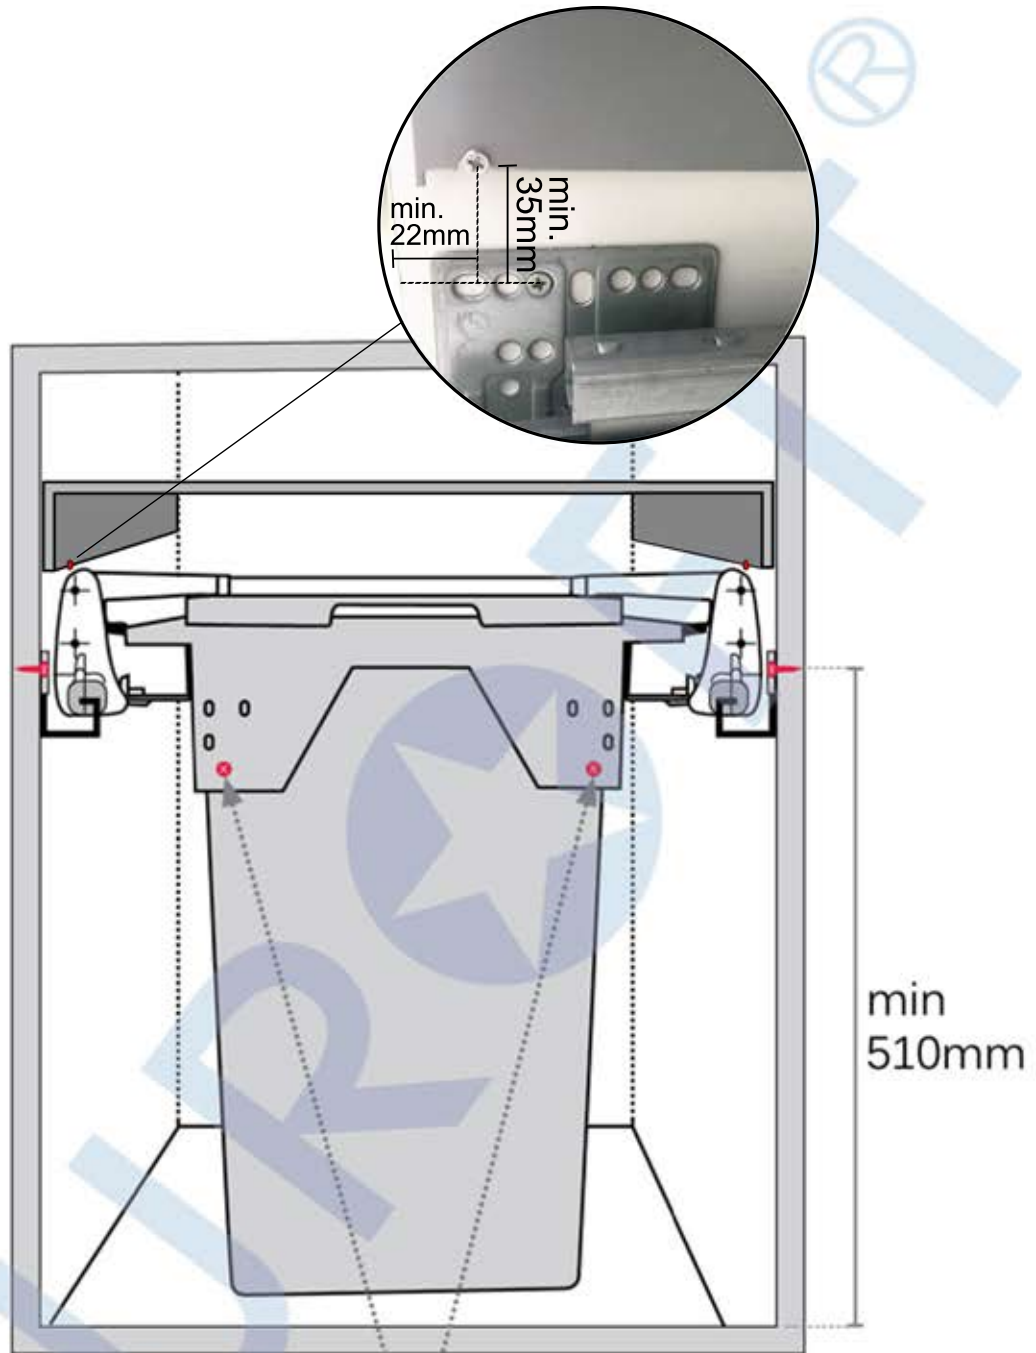

Vero 2 x 32Lt (WB\_VERO\_450)  
Soft Closing

Vero 2 x 32Lt (WB\_VERO\_450)  
Soft Closing

Tilt Screws  
For Door