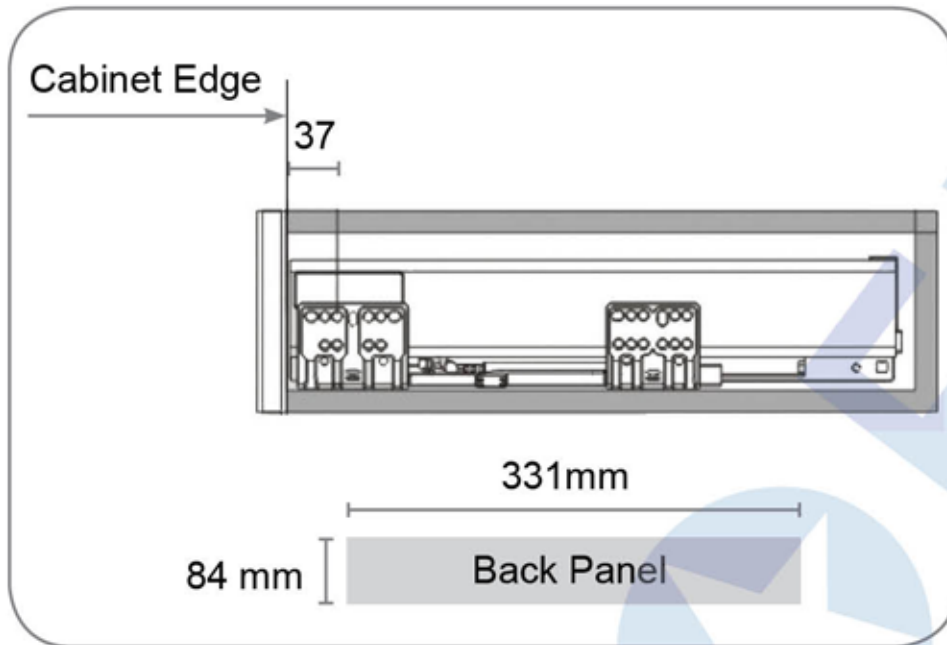

Vero 2 x 32Lt (WB\_VERO\_450)  
Soft Closing

Vero 2 x 32Lt (WB\_VERO\_450)  
Soft Closing

Tilt Screws  
For Door