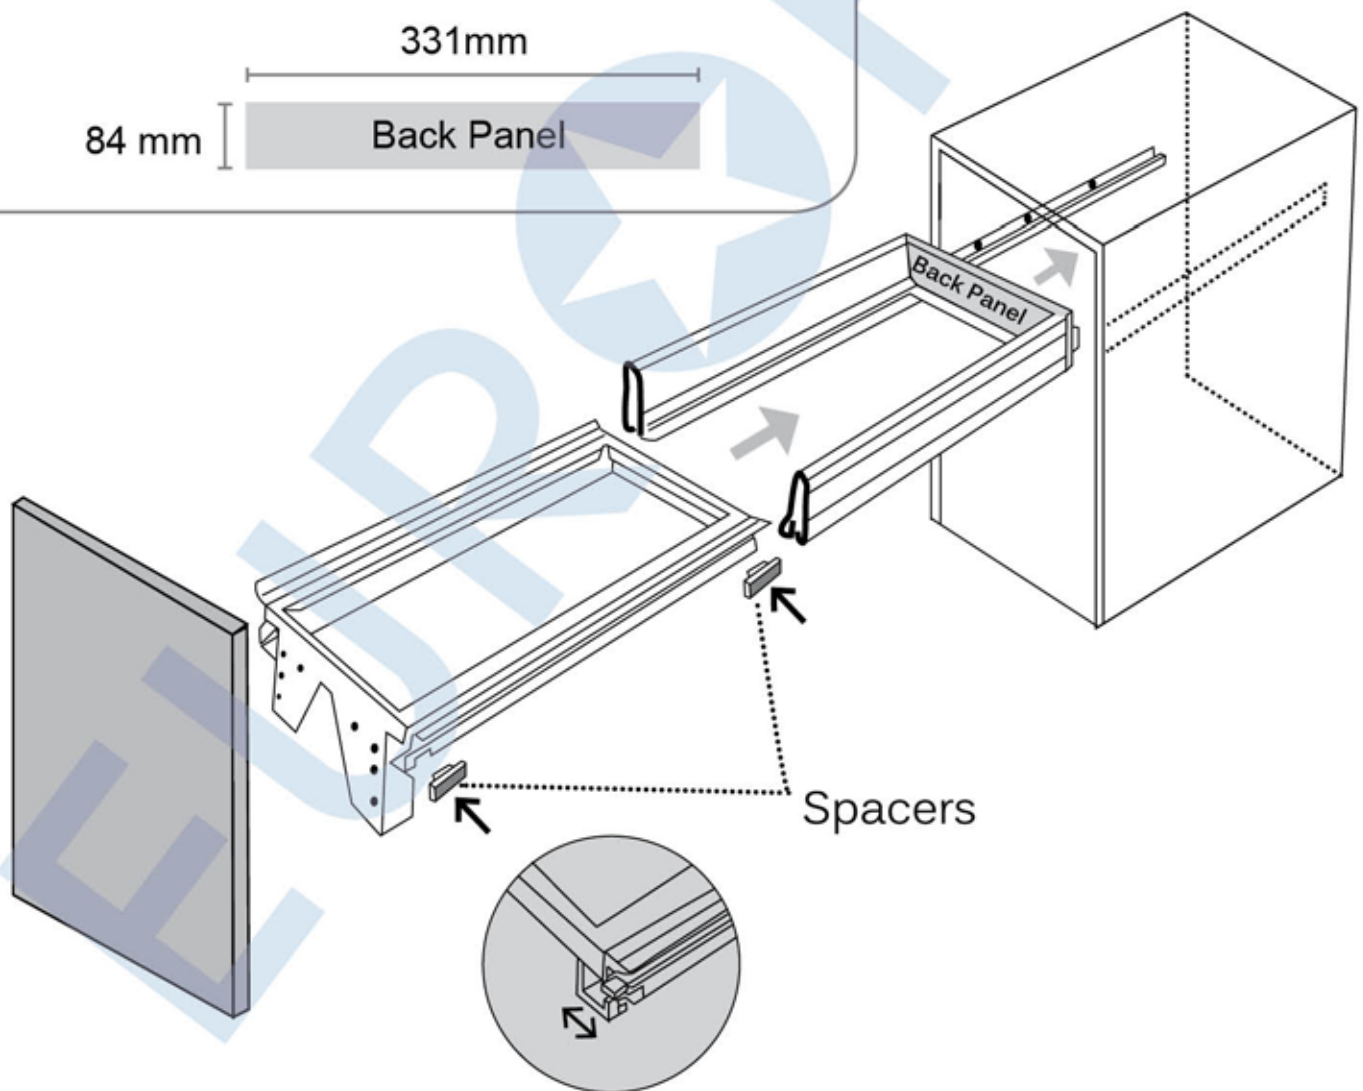

Vero 2 x 32Lt (WB\_VERO\_450)  
Soft Closing

Vero 2 x 32Lt (WB\_VERO\_450)  
Soft Closing

Tilt Screws  
For Door