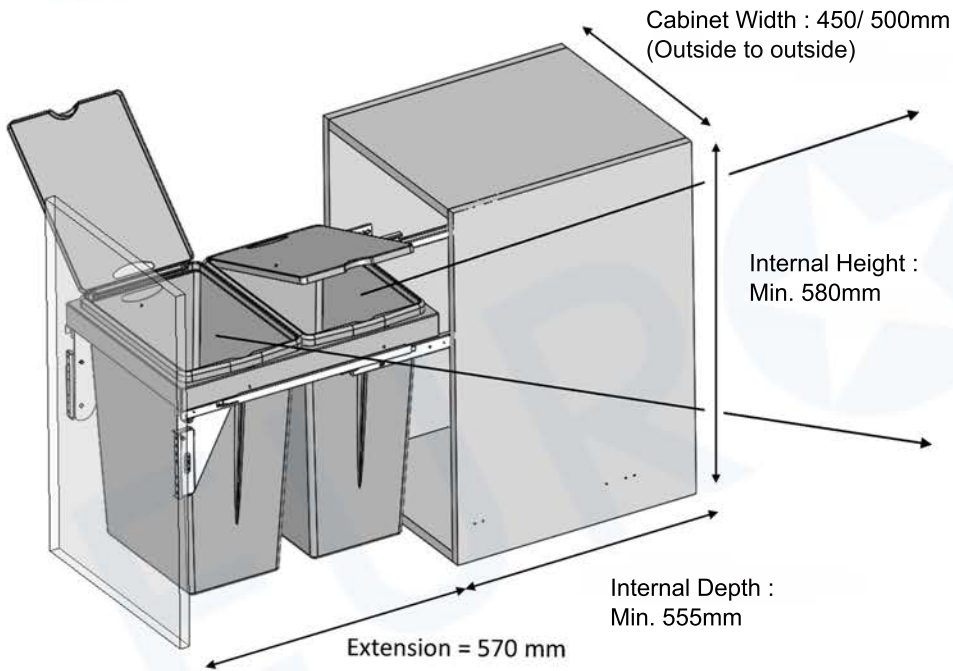

Soft Closing Laundry Baskets 2 x 30L with Lids, Grass Over Extension Slide

EUROFIT

WLB-06

WLB-06-450/500

1 **white** laundry basket
Capacity = 30 L

1 **dark grey** laundry basket
Capacity = 30 L

WLB-06-600

1 **white** laundry basket
Capacity = 30 L

1 **dark grey** laundry basket
Capacity = 30 L