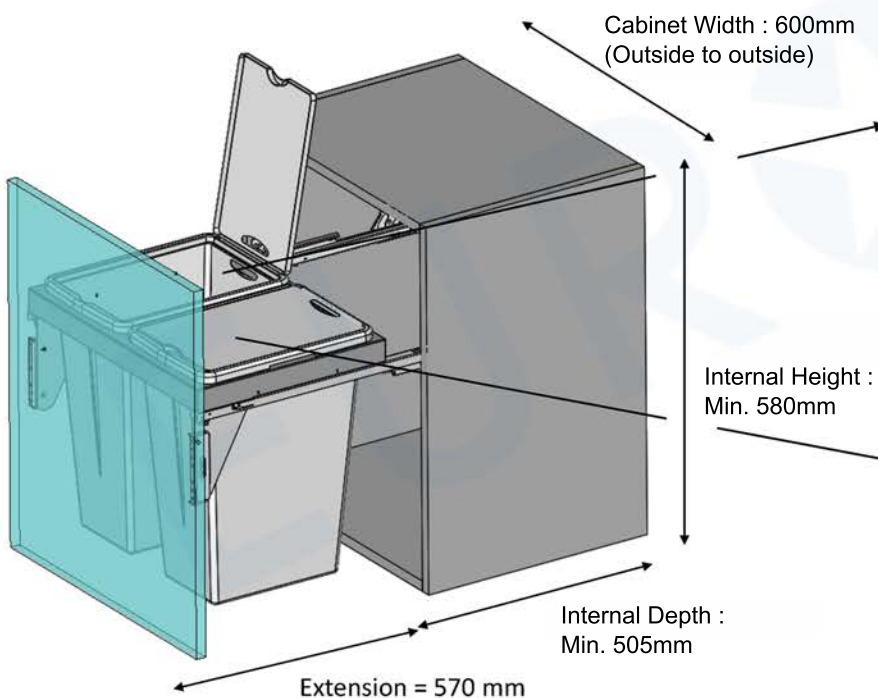

Soft Closing Laundry Baskets 2 x 30L with Lids, Grass Over Extension Slide

EUROFIT

WLB-06

WLB-06-450/500

1 **white** laundry basket
Capacity = 30 L

1 **dark grey** laundry basket
Capacity = 30 L

WLB-06-600

1 **white** laundry basket
Capacity = 30 L

1 **dark grey** laundry basket
Capacity = 30 L