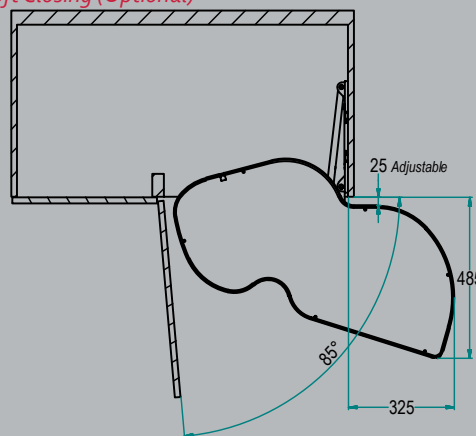

Combis Blind Corner Solutions

- * Quick Installation (5 Minutes)
- * Side Panel Installation
- * Each Tray Installed Independently
- * Melamine Trays
- * Anti-Slip Surface
- * Soft Closing (Optional)

With Revolving Trays

Load Capacity: 20kg Per Tray

Item No.	Feature	Min. Cab Depth (Inner)	Min. Door Width	Min. Cab Width (Inner)
WMC-003L	Left-Open	485	450	810
WMC-004R	Right-Open	485	450	810
WMC-005L	Left-Open	485	500	850
WMC-006R	Right-Open	485	500	850
WMC-007L	Left-Open	485	600	950
WMC-008R	Right-Open	485	600	950
WMC-Inoxa-Piston	Soft Closing Pistons (2pc) (Optional)			