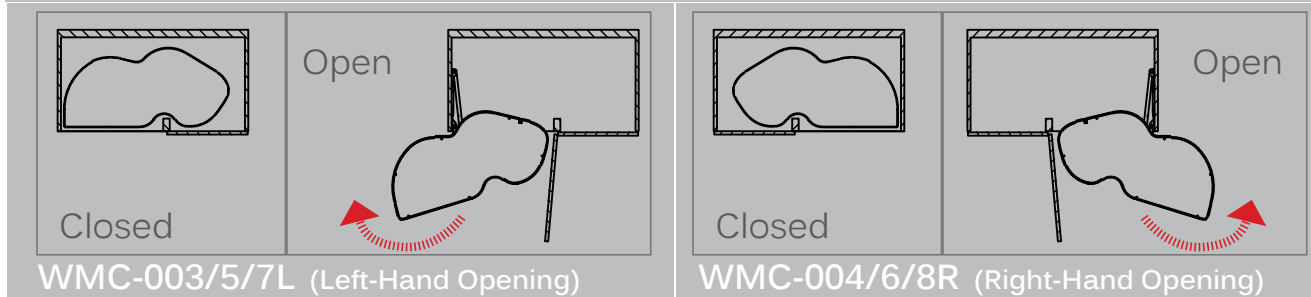

Combis Blind Corner Solutions

- * Quick Installation (5 Minutes)
- * Side Panel Installation
- * Each Tray Installed Independently
- * Melamine Trays
- * Anti-Slip Surface
- * Soft Closing (Optional)

With Revolving Trays

Load Capacity: 20kg Per Tray

Item No.	Feature	Min. Cab Depth (Inner)	Min. Door Width	Min. Cab Width (Inner)
WMC-003L	Left-Open	485	450	810
WMC-004R	Right-Open	485	450	810
WMC-005L	Left-Open	485	500	850
WMC-006R	Right-Open	485	500	850
WMC-007L	Left-Open	485	600	950
WMC-008R	Right-Open	485	600	950
WMC-Inoxa-Piston	Soft Closing Pistons (2pc) (Optional)			