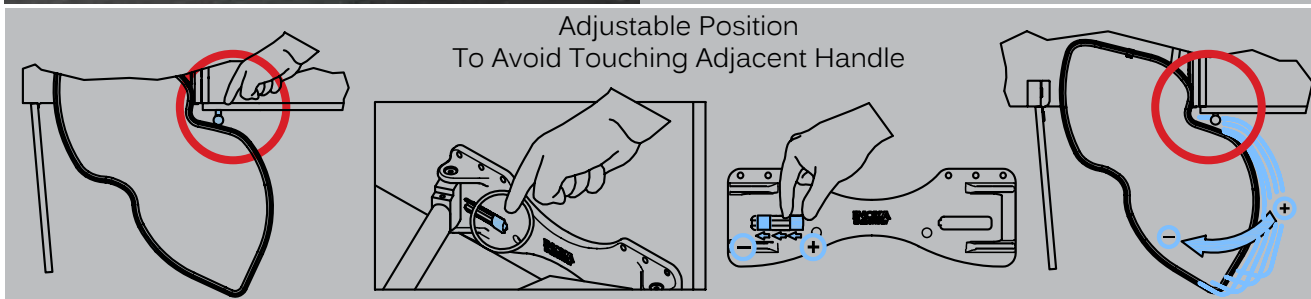

Combis Blind Corner Solutions

- * Quick Installation (5 Minutes)
- * Side Panel Installation
- * Each Tray Installed Independently
- * Melamine Trays
- * Anti-Slip Surface
- * Soft Closing (Optional)

With Revolving Trays

Load Capacity: 20kg Per Tray

Item No.	Feature	Min. Cab Depth (Inner)	Min. Door Width	Min. Cab Width (Inner)
WMC-003L	Left-Open	485	450	810
WMC-004R	Right-Open	485	450	810
WMC-005L	Left-Open	485	500	850
WMC-006R	Right-Open	485	500	850
WMC-007L	Left-Open	485	600	950
WMC-008R	Right-Open	485	600	950
WMC-Inoxa-Piston	Soft Closing Pistons (2pc) (Optional)			