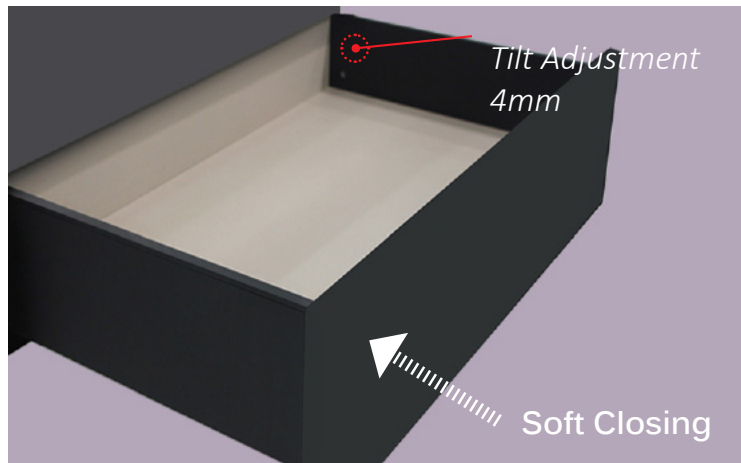

## Vero Soft Closing Slim Drawer Set 249mm Height, Black

Load Capacity: 35kg Colour: Black

Item No.	Drawer Length
SC-804-270M-BLACK	270
SC-804-350M-BLACK	350
SC-804-400M-BLACK	400
SC-804-450M-BLACK	450
SC-804-500M-BLACK	500
SC-804-550M-BLACK	550
SC-804-600M-BLACK	600

### Drawer Installation Dimensions (mm)

#### 249 Drawer front

Ø2 x 12	Ø10 x 12
Wood screw	Anchor bolt
Ø4 x 17	Ø10.3 x 10

Nominal slide length=NL Internal cabinet depth=LT