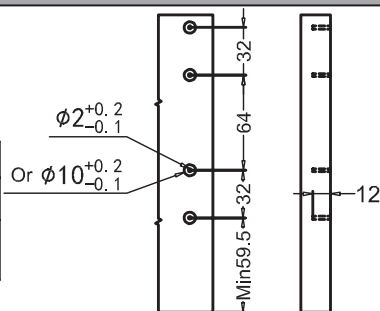

## Vero Soft Closing Slim Drawer Set 249mm Height, Black

Load Capacity: 35kg Colour: Black

Item No.	Drawer Length
SC-804-270M-BLACK	270
SC-804-350M-BLACK	350
SC-804-400M-BLACK	400
SC-804-450M-BLACK	450
SC-804-500M-BLACK	500
SC-804-550M-BLACK	550
SC-804-600M-BLACK	600

### Drawer Installation Dimensions (mm)

#### 249 Drawer front

Ø2 x 12	Ø10 x 12
Wood screw	Anchor bolt
Ø4 x 17	Ø10.3 x 10

Nominal slide length=NL Internal cabinet depth=LT