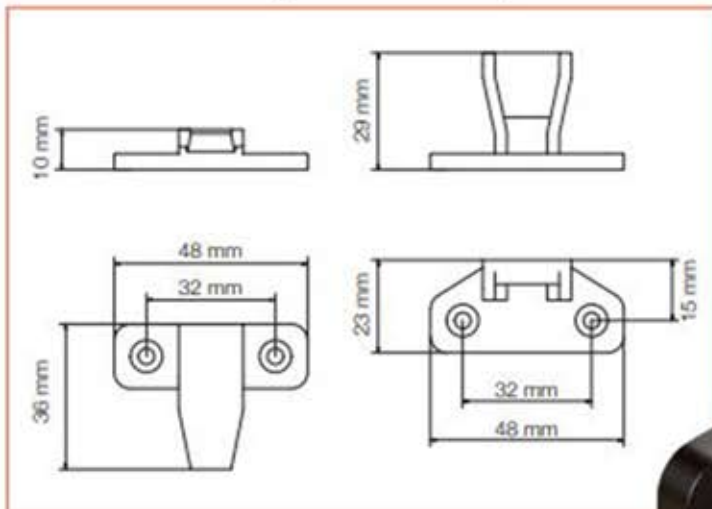

Panel Connector

ma 
co
Since 1955

 Nero
Black