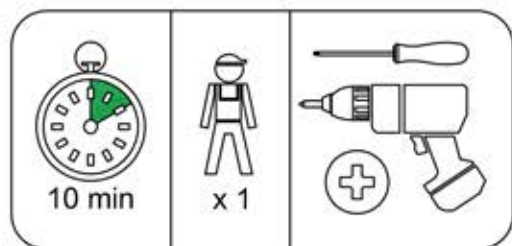

Compact Blind Corner Solutions (WMC-037L/R)

Compact Blind Corner Solutions (WMC-037L/R)

1

2

3

VERSION 45 50 60

VERSION 40

Compact Blind Corner Solutions (WMC-037L/R)