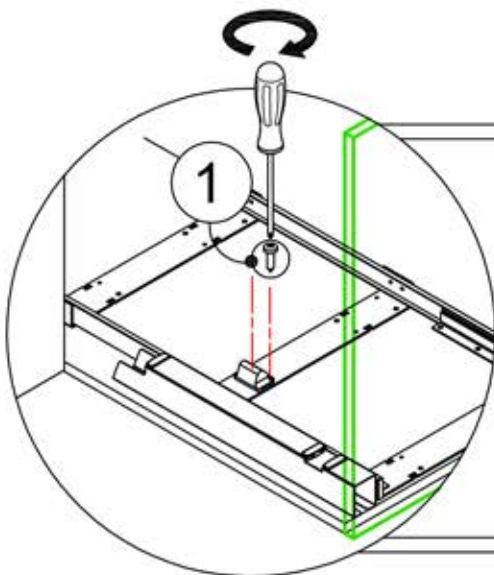

Compact Blind Corner Solutions (WMC-037L/R)

Compact Blind Corner Solutions (WMC-037L/R)

1

2

3

VERSION 45 50 60

VERSION 40

Compact Blind Corner Solutions (WMC-037L/R)