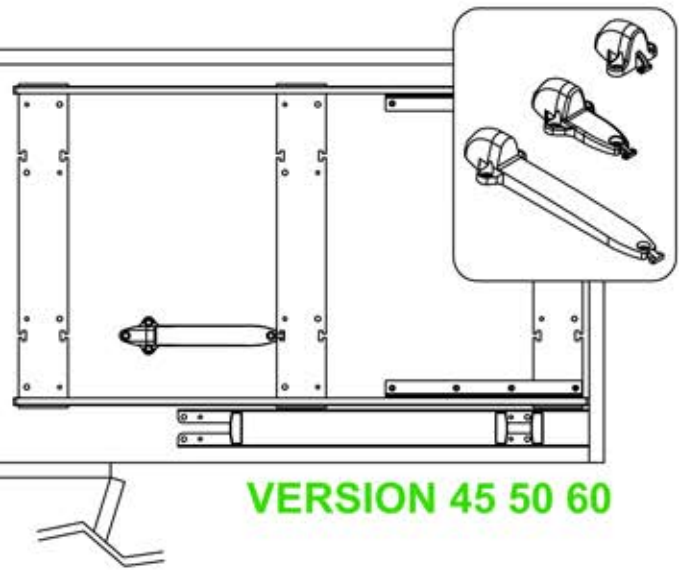

Compact Blind Corner Solutions (WMC-037L/R)

Compact Blind Corner Solutions (WMC-037L/R)

1

2

3

VERSION 45 50 60

VERSION 40

Compact Blind Corner Solutions (WMC-037L/R)