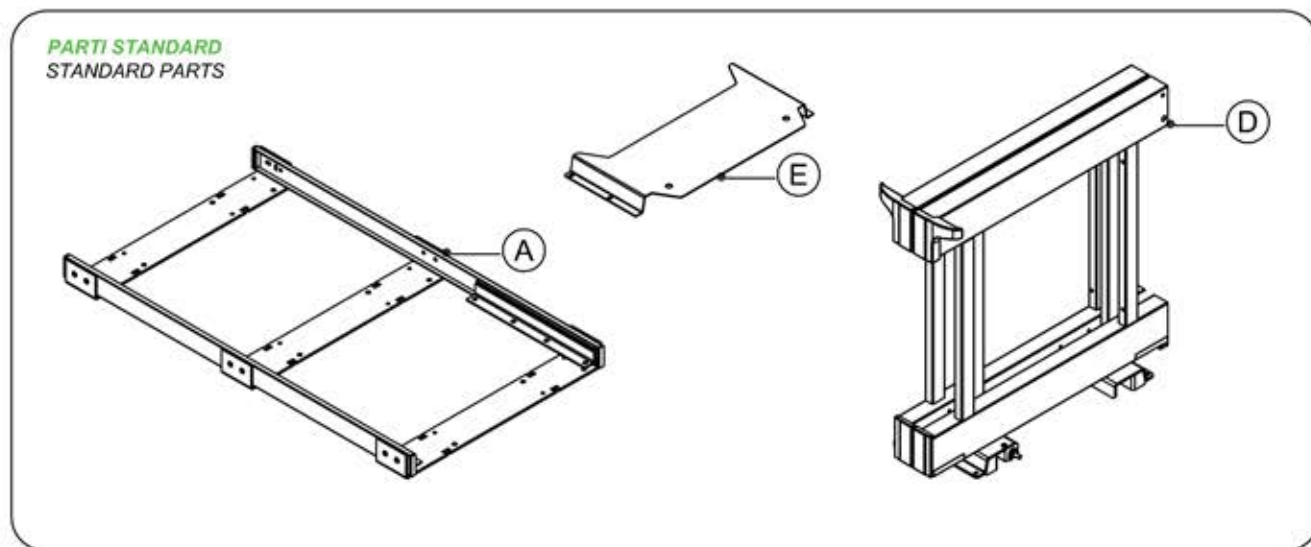

Compact Blind Corner Solutions (WMC-037L/R)

Compact Blind Corner Solutions (WMC-037L/R)

1

2

3

VERSION 45 50 60

VERSION 40

Compact Blind Corner Solutions (WMC-037L/R)