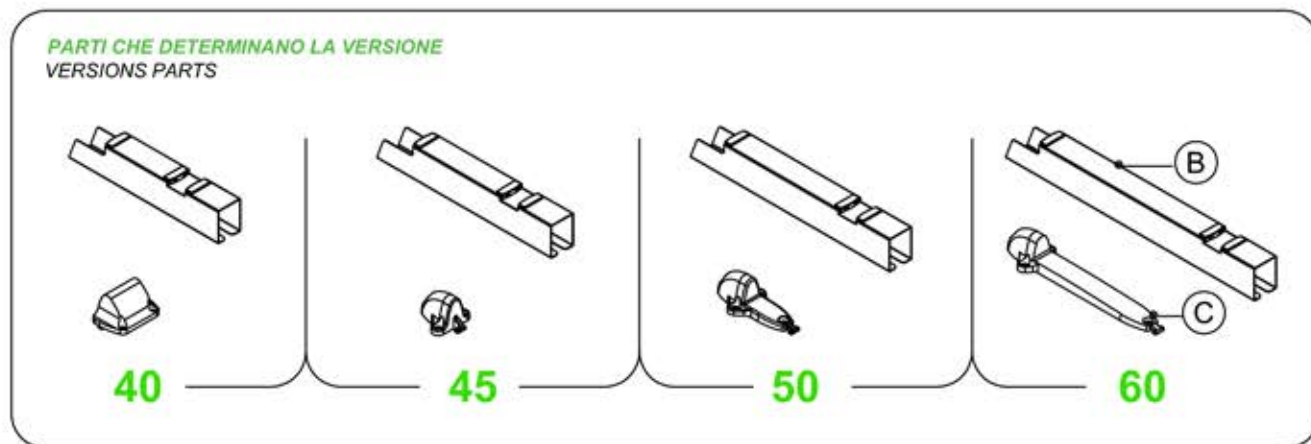

Compact Blind Corner Solutions (WMC-037L/R)

Compact Blind Corner Solutions (WMC-037L/R)

1

2

3

VERSION 45 50 60

VERSION 40

Compact Blind Corner Solutions (WMC-037L/R)