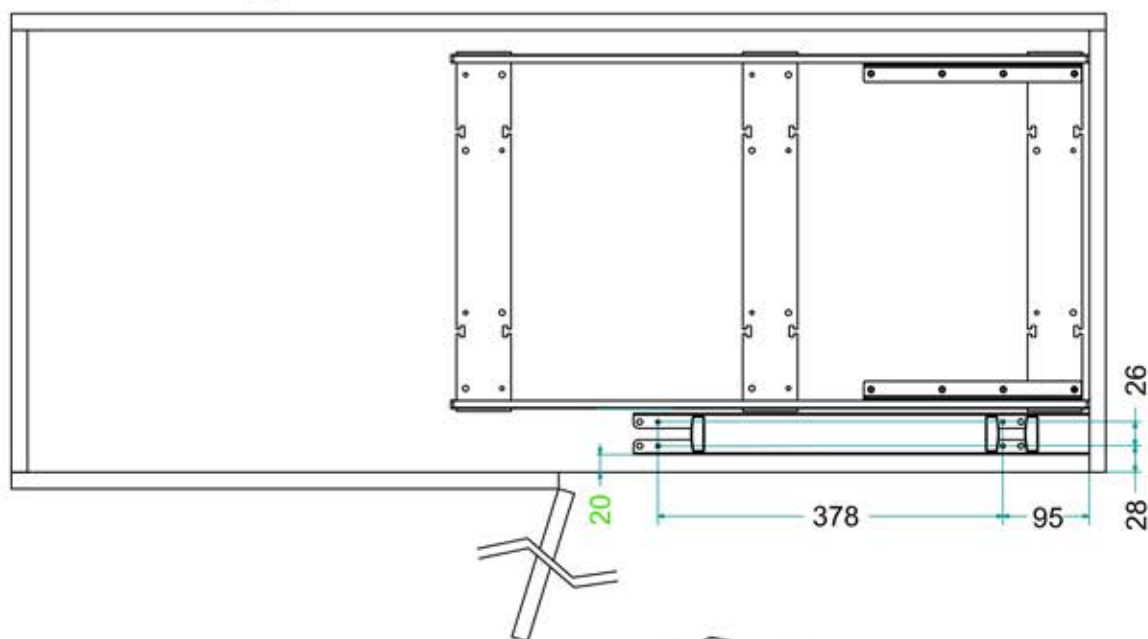

Compact Blind Corner Solutions (WMC-037L/R)

Compact Blind Corner Solutions (WMC-037L/R)

1

2

3

VERSION 45 50 60

VERSION 40

Compact Blind Corner Solutions (WMC-037L/R)

4

5

RIMOZIONE FINE CORSA DX
RIGHT LOCK REMOVAL

SX
LH

RIMOZIONE FINE CORSA SX
LEFT LOCK REMOVAL

DX
RH

6

7