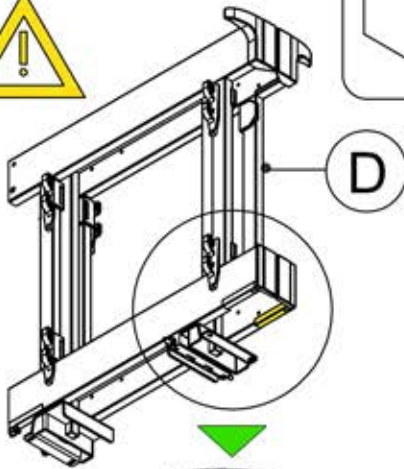

Compact Blind Corner Solutions (WMC-037L/R)

Compact Blind Corner Solutions (WMC-037L/R)

1

2

3

VERSION 45 50 60

VERSION 40

Compact Blind Corner Solutions (WMC-037L/R)

4

5

RIMOZIONE FINE CORSA DX
RIGHT LOCK REMOVAL

SX
LH

RIMOZIONE FINE CORSA SX
LEFT LOCK REMOVAL

DX
RH

6

7