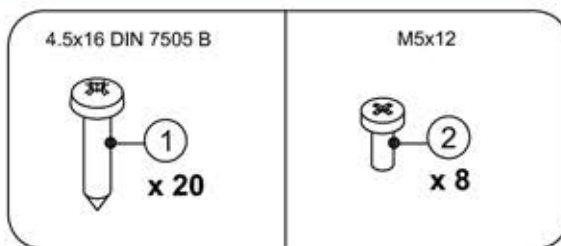

Compact Blind Corner Solutions (WMC-037L/R)

Compact Blind Corner Solutions (WMC-037L/R)

1

2

3

VERSION 45 50 60

VERSION 40

Compact Blind Corner Solutions (WMC-037L/R)

4

5

RIMOZIONE FINE CORSA DX
RIGHT LOCK REMOVAL

SX
LH

RIMOZIONE FINE CORSA SX
LEFT LOCK REMOVAL

DX
RH

6

7