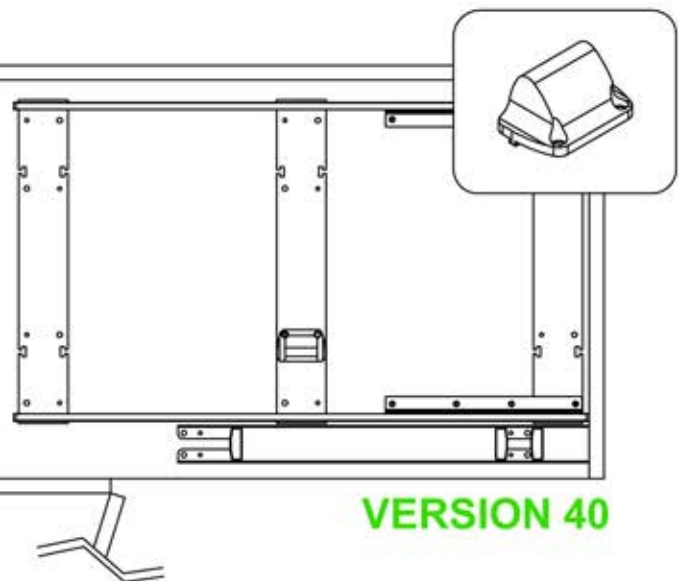

Compact Blind Corner Solutions (WMC-037L/R)

Compact Blind Corner Solutions (WMC-037L/R)

1

2

3

VERSION 45 50 60

VERSION 40

Compact Blind Corner Solutions (WMC-037L/R)