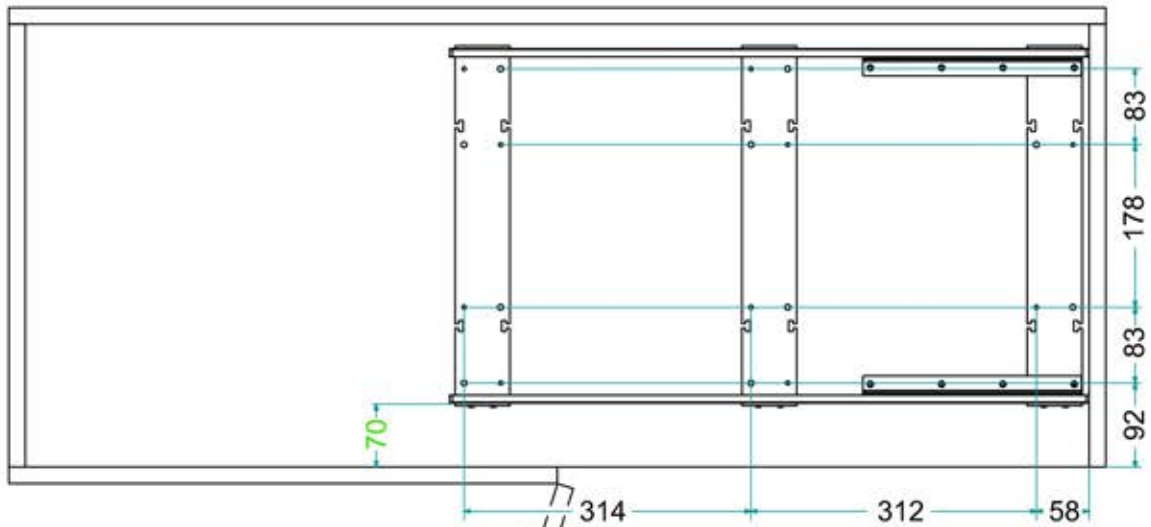

Compact Blind Corner Solutions (WMC-037L/R)

Compact Blind Corner Solutions (WMC-037L/R)

1

2

3

VERSION 45 50 60

VERSION 40

Compact Blind Corner Solutions (WMC-037L/R)