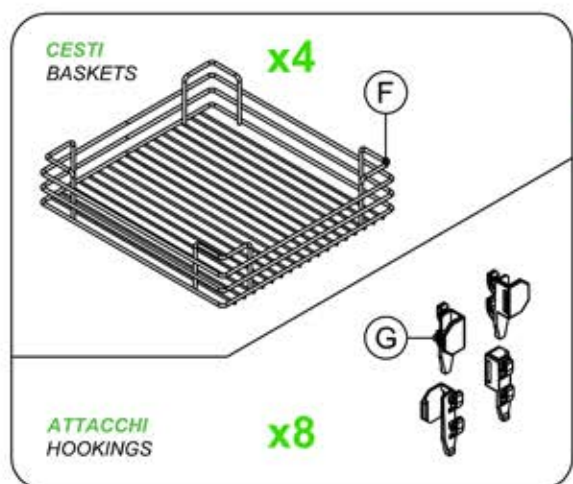

Compact Blind Corner Solutions (WMC-037L/R)

Compact Blind Corner Solutions (WMC-037L/R)

1

2

3

VERSION 45 50 60

VERSION 40

Compact Blind Corner Solutions (WMC-037L/R)

4

5

RIMOZIONE FINE CORSA DX
RIGHT LOCK REMOVAL

SX
LH

RIMOZIONE FINE CORSA SX
LEFT LOCK REMOVAL

DX
RH

6

7