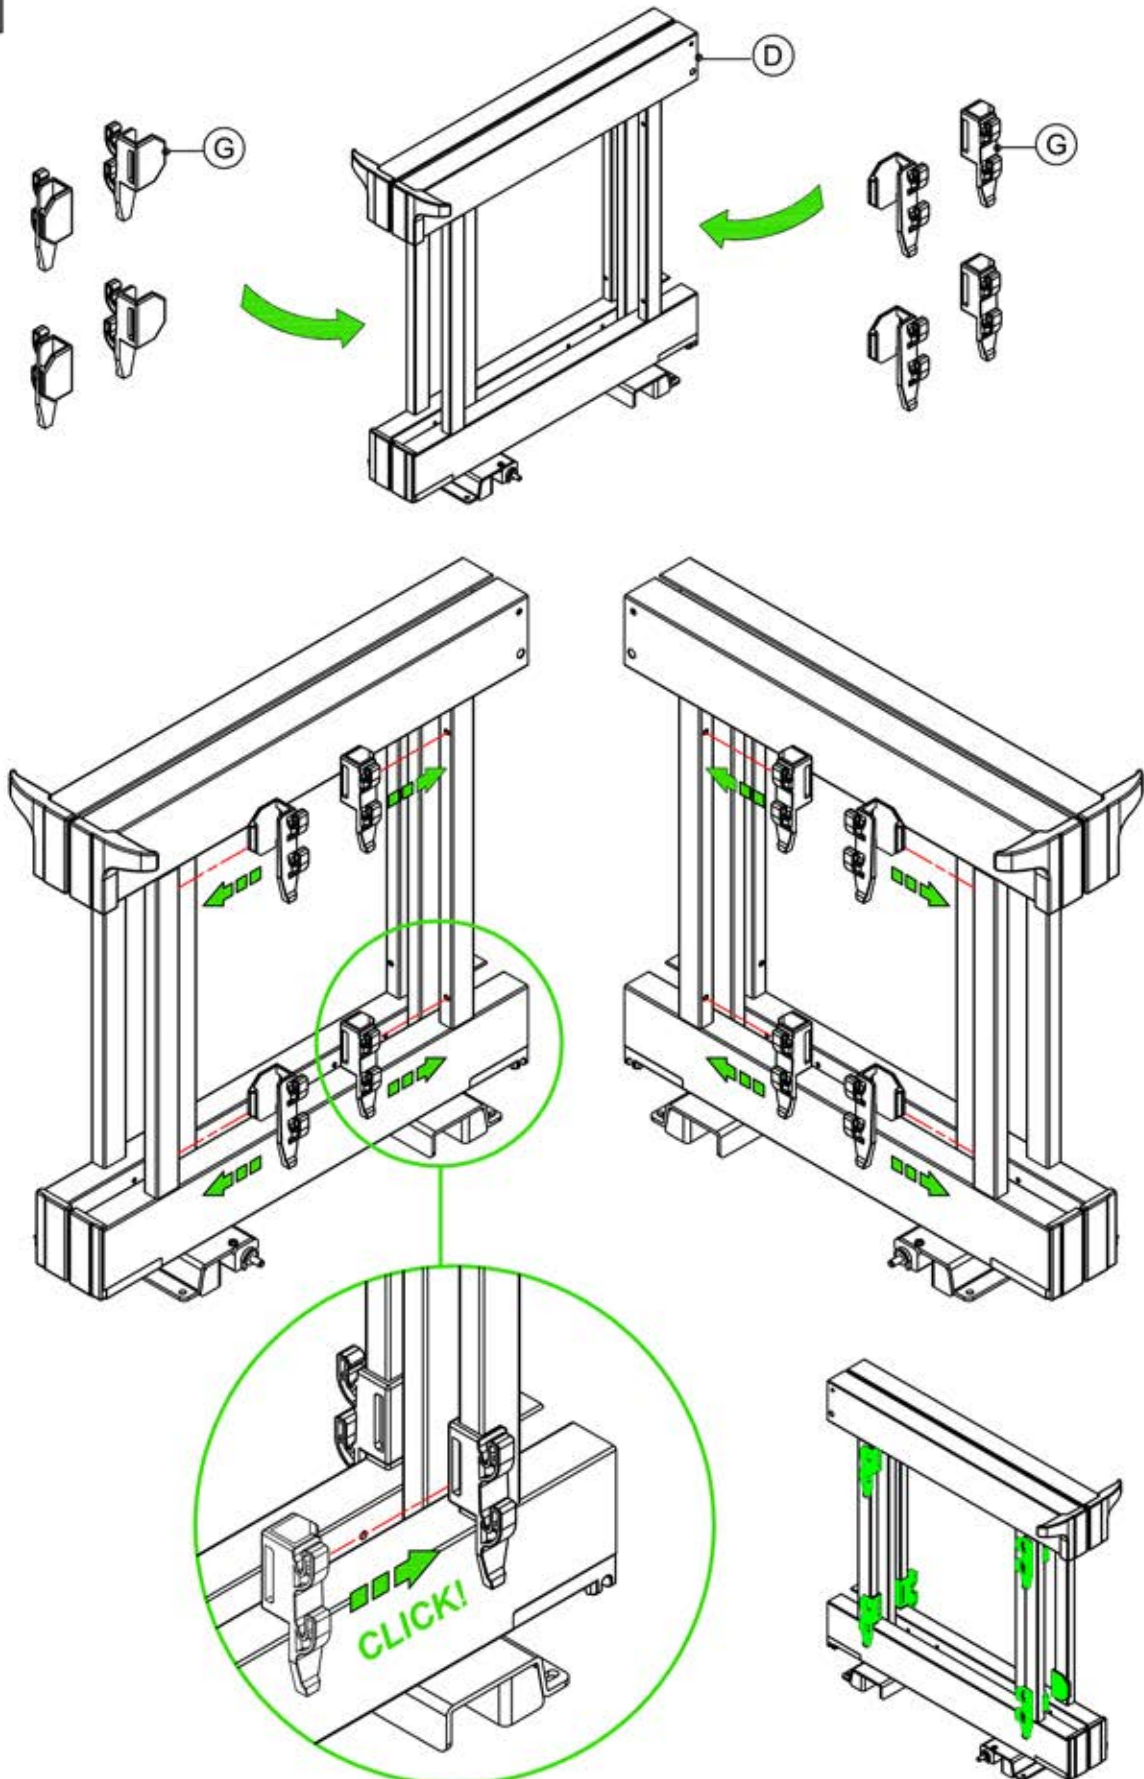

Compact Blind Corner Solutions (WMC-037L/R)

Compact Blind Corner Solutions (WMC-037L/R)

1

2

3

VERSION 45 50 60

VERSION 40

Compact Blind Corner Solutions (WMC-037L/R)

4

5

RIMOZIONE FINE CORSA DX
RIGHT LOCK REMOVAL

SX
LH

RIMOZIONE FINE CORSA SX
LEFT LOCK REMOVAL

DX
RH

6

7