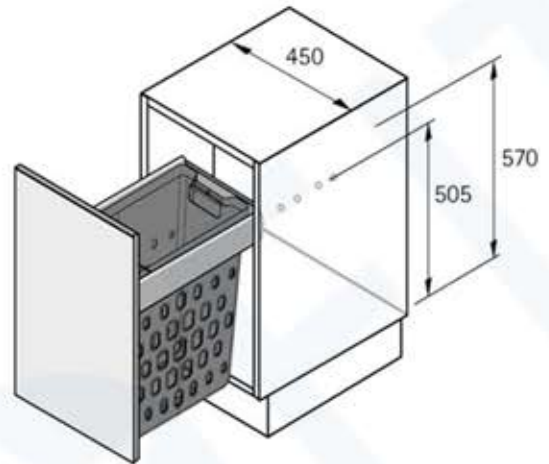

Hettich InnoTech Pull Out Laundry Baskets

Hetti-LB-9207636

450mm Cabinet Width

Hetti-LB-9233565

600mm Cabinet Width