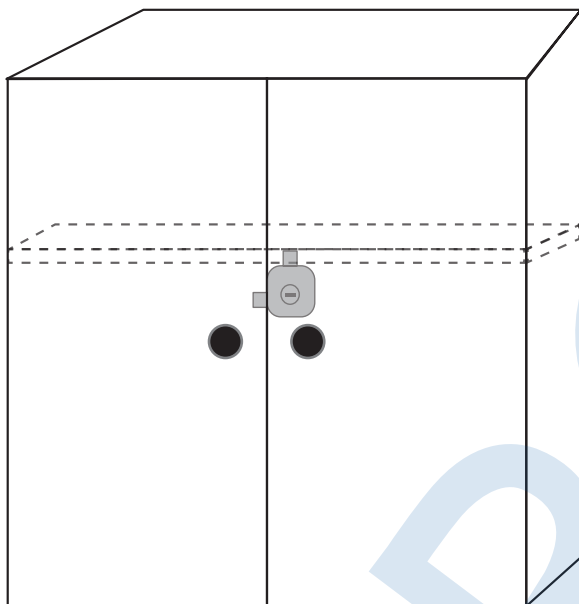

# Double-Door Lock (Lock-Double Door)

- \* Set Includes:
- 1 x Lock Housing Set
  - 1 x Lock Housing + Rosette
  - 1 x Cranked Strike

- 1 x Strike Plate
- 1 x Barrel (Cylinder + Key)

★ Please select key alike or key difference

Inside cabinet