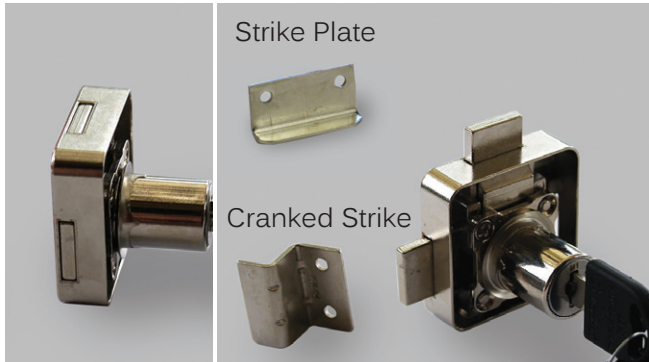

# Double-Door Lock (Lock-Double Door)

- \* Set Includes:
- 1 x Lock Housing Set
  - 1 x Lock Housing + Rosette
  - 1 x Cranked Strike

- 1 x Strike Plate
- 1 x Barrel (Cylinder + Key)

★ Please select key alike or key difference

Inside cabinet