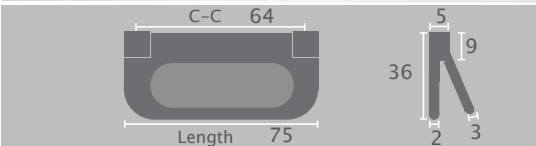

P480MB Flat T Handle

Material: Aluminium

Item No.	C-C	Length
P480-96MB	96	121
P480-128MB	128	152
P480-160MB	160	185
P480-224MB	224	249
P480-320MB	320	343
P480-416MB	416	441

Finish Satin Nickel

*M4 Screws Included