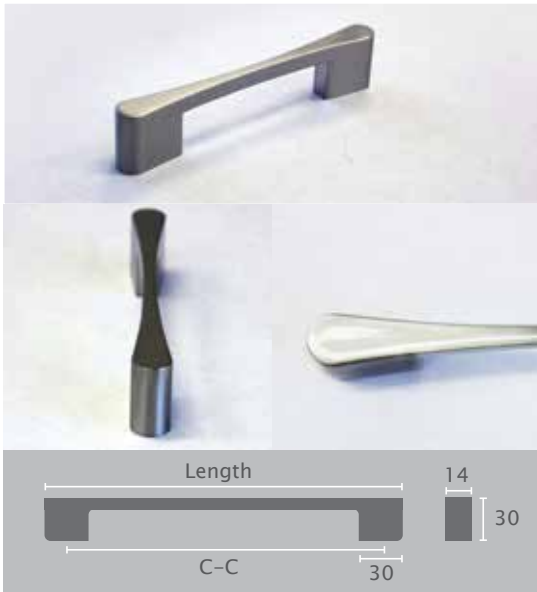

H023 Tapered Flat Handle

Material: Zn-Alloy

Item No.	C-C	Length
H023-128	128	140
H023-224	224	232
H023-320	320	328

Finish

Satin Nickel

*M4 Screws Included

Sign Up to check prices & order online