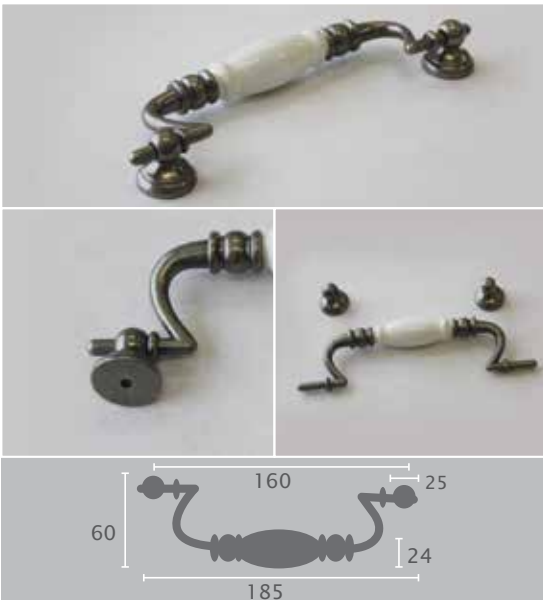

H211 Antique Ceramic Swivel Handle

Material: Ceramic + Zn-Alloy

Item No.	C-C	Length
H211-160	160	185
Finish	White Ceramic	Pewter

*M4 Screws Included

Sign Up

to check prices & order online