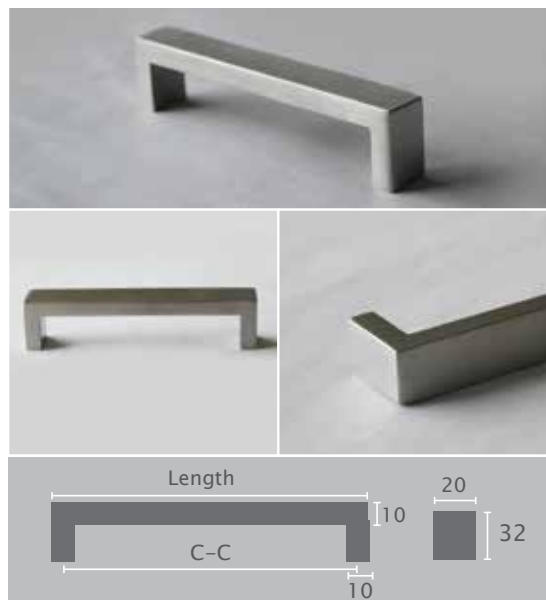

H503 Flat Square Block Handle

Material: 304 Stainless Steel

Item No.	C-C	Length
H503-128	128	138
H503-160	160	170
H503-224	224	234
H503-320	320	330
H503-416	416	426
H503-608	608	618

Finish

Satin Nickel

*M4 Screws Included

Sign Up

to check prices & order online