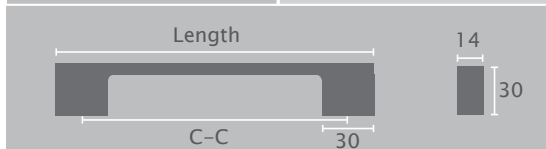

H463 Round Corner Flat D Handle

Material: Zn-Alloy

Item No.	C-C	Length
H463-128	128	142
H463-160	160	174
H463-224	224	238
H463-320	320	334
H463-416	416	430

Finish

Satin Nickel

*M4 Screws Included