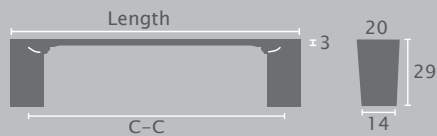

* Anti Fingerprint

H047 Bollard Handle

Material: Zn-Alloy

Item No.	Finish	C-C	L
H047-128MB	Matt Black	128	143
H047-192MB	Matt Black	192	207
H047-320MB	Matt Black	320	335
H047-128SN	Satin Nickel	128	143
H047-192SN	Satin Nickel	192	207
H047-320SN	Satin Nickel	320	335

*M4 Screws Included

* Anti Fingerprint

K047 Bollard Knob

Material: zn-Alloy

Item No.	Finish	H	W
H047-MB	Matt Black	25	43
H047-SN	Satin Nickel	25	43

*M4 Screws Included

Sign Up

to check prices & order online