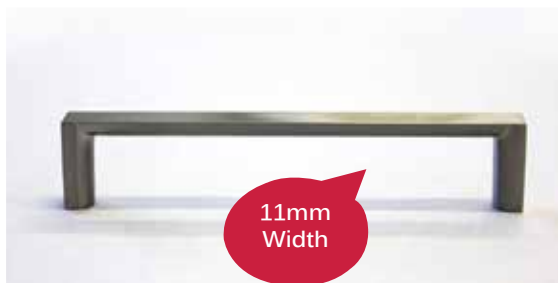

Polished Chrome

Matt Chrome

Satin Nickel