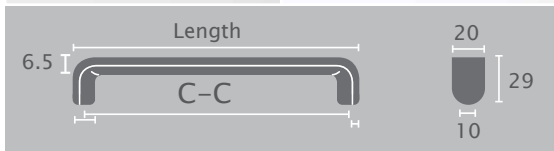

H208 Ergo Handle

Material: Zn-Alloy

Item No.	C-C	Length
H208-128	128	135
H208-160	160	167
H208-224	224	231
H208-320	320	327
H208-416	416	423

Finish Satin Nickel

*M4 Screws Included

H401 R-Corner Square Handle

Material: 304 Stainless Steel

Item No.	C-C	Length
H401 - 96	96	108
H401-128	128	140
H401-160	160	172
H401-192	192	204
H401-224	224	236
H401-320	320	332
H401-416	416	428
H401-608	608	620

Finish Satin Nickel

*M4 Screws Included

Sign Up

to check prices & order online