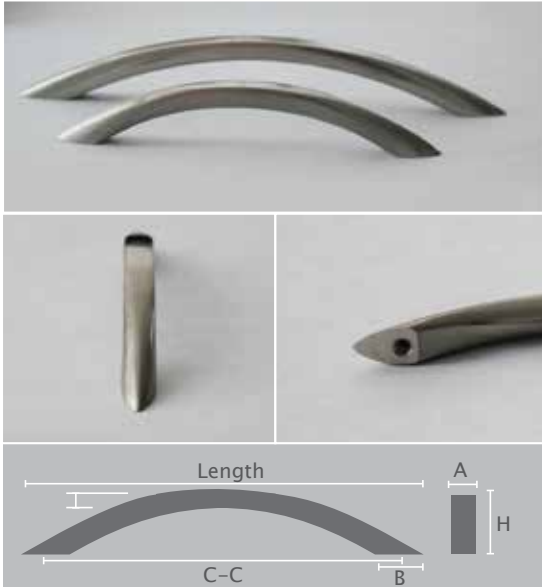

H048 Flat Top Bow Handle

Material: Zn-Alloy

Item No.	C-C	A	B	H	Length
H048-128	128	12	20	26	160
H048-192	192	14	26	32	228

Finish

Satin Nickel

*M4 Screws Included