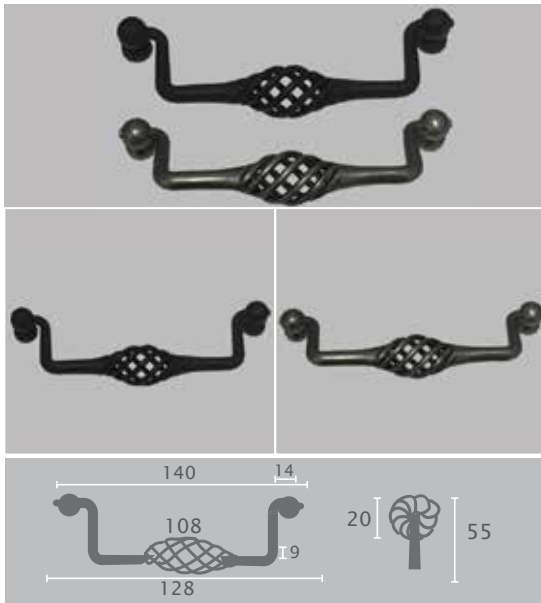

H148 Antique Bird Nest Swivel Handle

Material: Steel

Item No.	Finish	C-C	L
H148P	Pewter	128	140
H148B	Black	128	140

Finish

Pewter

Black

*M4 Screws Included

Sign Up

to check prices & order online