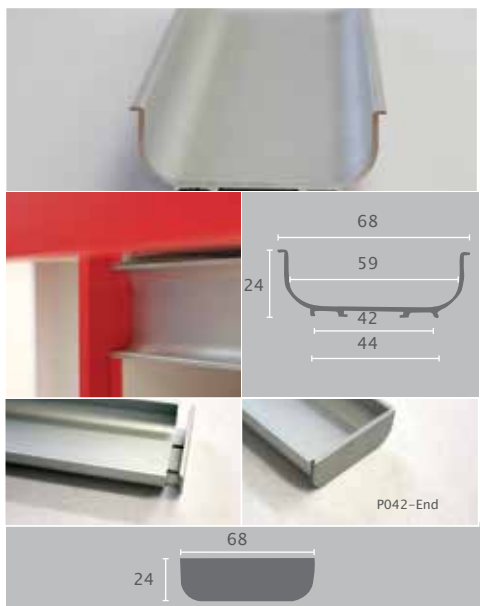

P042 U-Shaped Shadow Line

Material: Aluminium

Item No.	W	Length
P042	68	2.95m

Finish Matt Chrome

U-Shaped End Cap

Material: Plastic

Item No.	W	H
P042-End	68	24

Finish Matt Chrome

Sign Up

to check prices & order online