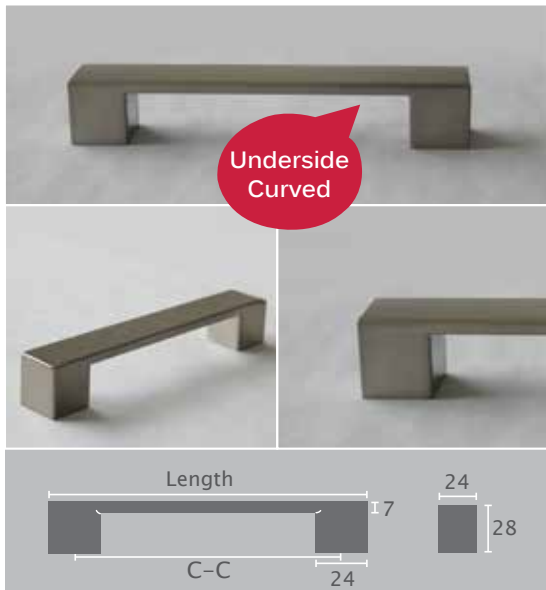

H322 Plank Square Handle

Material: Zn-Alloy

Item No.	C-C	Length
H322-128	128	158
H322-160	160	190
H322-224	224	254
H322-320	320	350
H322-416	416	446

Finish

Satin Nickel

*M4 Screws Included