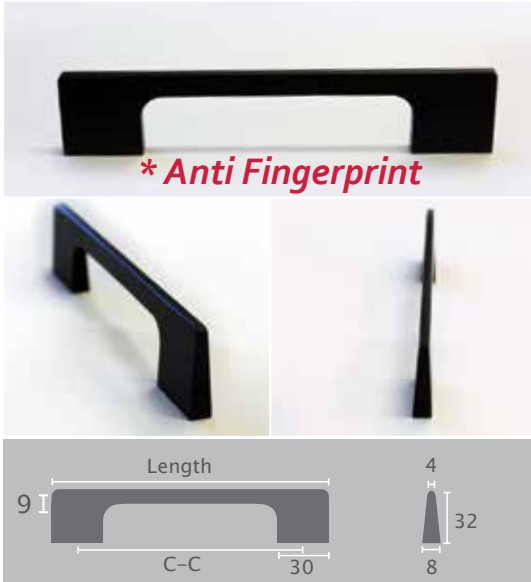

H462 Slim Tapered Profile Handle

Material: Aluminium

Item No.	C-C	Length
H462-128MB	128	158
H462-160MB	160	190
H462-224MB	224	254
H462-320MB	320	350

Finish

Matt Black

*M4 Screws Included