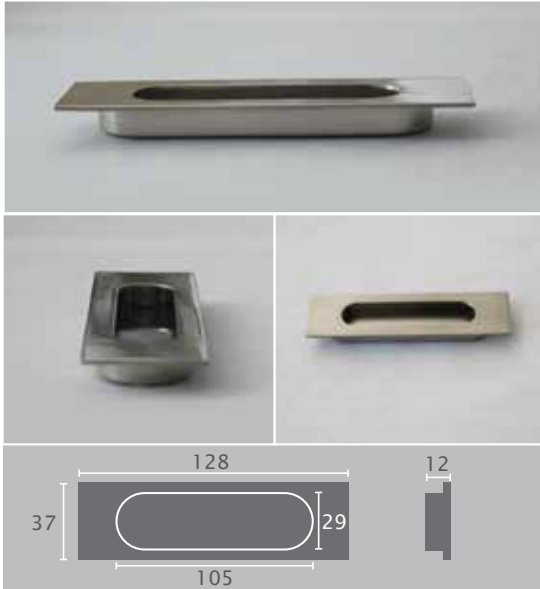

P148 Rectangle Recess Finger Pull

Material: Zn-Alloy

Item No.	W	C-C
P148	37	96

Finish

Satin Nickel