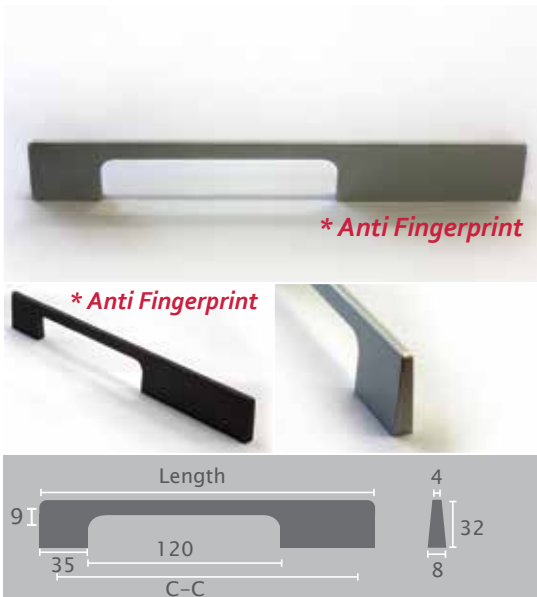

H461 Slim Tapered Profile Handle

Material: Aluminium

Item No.	C-C	Length
H461-192MC	192	218
H461-224MC	224	250
H461-320MC	320	346
H461-192MB	192	218
H461-224MB	224	250
H461-320MB	320	346

Finish

Matt Chrome

Matt Black

*M4 Screws Included

Sign Up

to check prices & order online