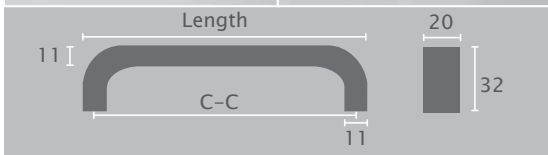

H201 Round-Corner D Handle

Material: Zn-Alloy

Item No.	C-C	Length
H201-128	128	134
H201-160	160	166
H201-224	224	230
H201-320	320	326
H201-416	416	427

Finish Satin Nickel

*M4 Screws Included

H364 Rebate Round Corner D Handle

Material: Zn-Alloy

Item No.	C-C	Length
H364	160	178

Finish Satin Nickel

*M4 Screws Included

Sign Up

to check prices & order online