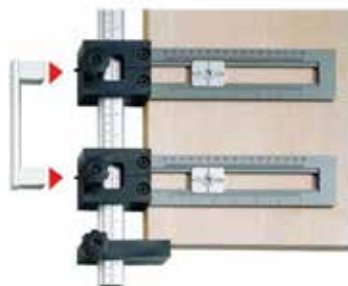

Drilling Jig for Handles

Material: Aluminium, Anodised, Plastic

Item No.	Min. Holes Spacing	Max. Holes Spacing
Hetti-Tool-44763	64mm	500mm

Sign Up to check prices & order online