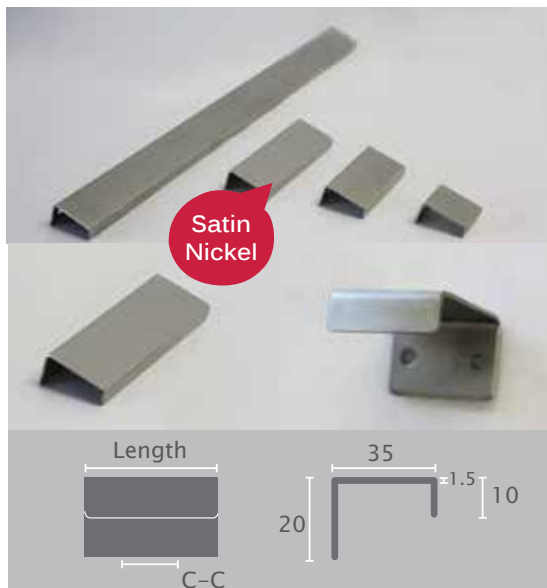

P17 L-Shaped Finger Pull

Material: 304 Stainless Steel

Item No.	C-C	Length
P17 - 30	15	30
P17 - 70	50	70
P17-100	64	100
P17-200	160	200
P17-300	256	300
P17-400	384	400
P17-500	480	500

Finish

Satin Nickel

*16mm Partial Board Screws Included