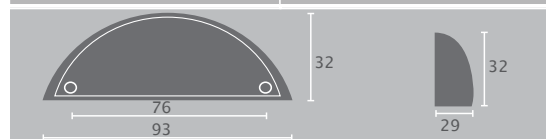

P471 Shell-like Finger Pull

Material: Zn-Alloy

Item No.	Finish	C-C
P471B	Matt Black	76
P471P	Pewter	76

Finish

*M4 Screws Included

P427 Crescent Finger Pull

Material: Zn-Alloy

Item No.	Finish	C-C
P427-SN	Satin Nickel	76
P427-MB	Matt Black	76
P427-P	Pewter	76
P427-C	Polished Chrome	76

*M4 Screws Included

Sign Up

to check prices & order online