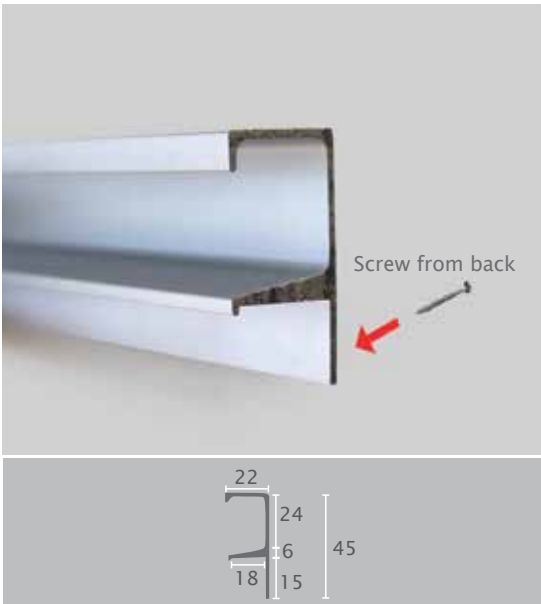

## P044 P Section Finger Pull

Material: Aluminium

| Item No.      | Size  | Length |
|---------------|---|--------|
| P044          | 22 x H45  | 2.95m  |
| <b>Finish</b> |  Matt Chrome |        |

Sign Up