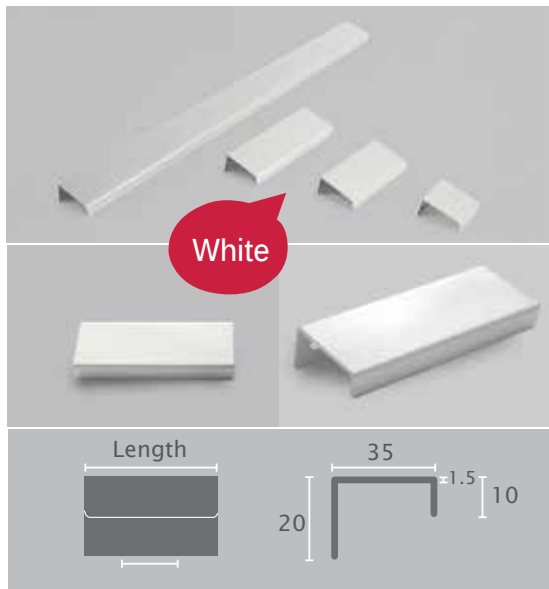

### Finish

Polished Chrome

Matt Black

\*16mm Partial Board Screws Included

(Black partial board screws are available to order separately)

Sign Up

to check prices & order online