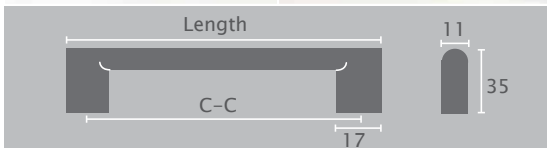

H852 Oval Bar Handle

Material: Zn-Alloy

Item No.	C-C	Length
H852-128	128	145
H852-160	160	177
H852-224	224	241
H852-320	320	337
H852-416	416	436

Finish Satin Nickel

*M4 Screws Included

H301 Square Post Bar Handle

Material: Bar (Solid Steel)/ Foot (Zn-Alloy)

Item No.	C-C	Length
H301-128	128	150
H301-160	160	182
H301-224	224	246
H301-320	320	342
H301-416	416	438
H301-608	608	630

Finish Satin Nickel

*M4 Screws Included

Sign Up

to check prices & order online