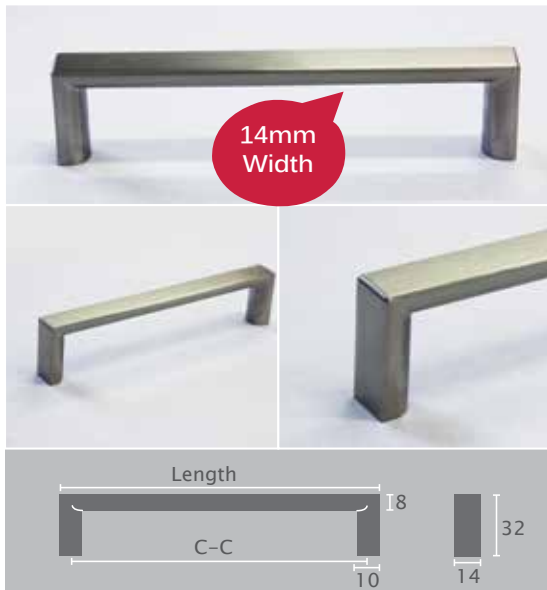

H464 Half Round D Handle 14mm

Material: Zn-Alloy

Item No.	C-C	Length
H464-128	128	140
H464-160	160	172
H464-224	224	236
H464-320	320	332
H464-416	416	428

Finish

Satin Nickel

*M4 Screws Included