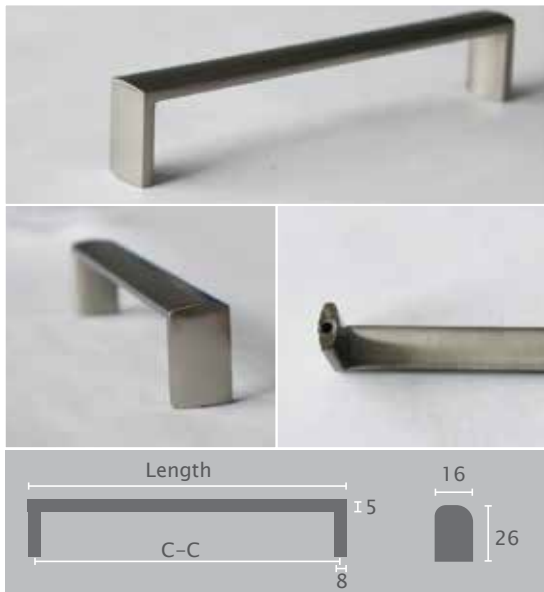

H906 Radius Top Handle

Material: Zn-Alloy

Item No.	C-C	Length
H906-128	128	136
H906-160	160	168
H906-192	192	200
H906-256	256	264
H906-416	416	424

Finish

Satin
Nickel

*M4 Screws Included