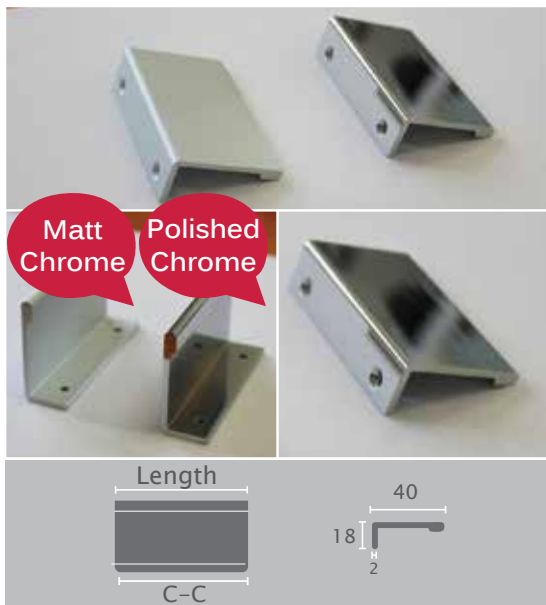

### Finish

Polished Chrome

Matt Black

\*16mm Partial Board Screws Included

(Black partial board screws are available to order separately)

Sign Up

to check prices & order online

## P17 L-Shaped Finger Pull

Material: Aluminium

| Item No.       | C-C | Length |
|----------------|-----|--------|
| P17 -30(white) | 20  | 30     |
| P17 -70(white) | 32  | 70     |
| P17-100(white) | 80  | 100    |
| P17-200(white) | 160 | 200    |
| P17-300(white) | 220 | 300    |
| P17-400(white) | 384 | 400    |
| P17-500(white) | 420 | 500    |

### Finish

White

\*16mm Partial Board Screws Included