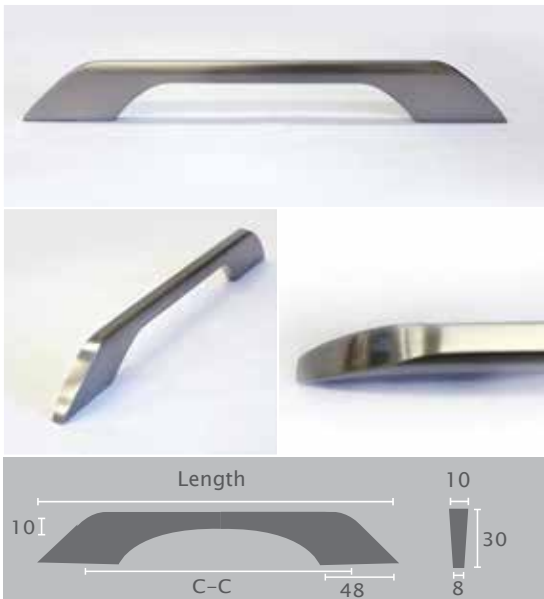

## H258 Mustache Handle

Material: Zn-Alloy

| Item No. | C-C | Length |
|----------|-----|--------|
| H258-160 | 160 | 198    |
| H258-224 | 224 | 272    |

**Finish**

Satin Nickel

\*M4 Screws Included