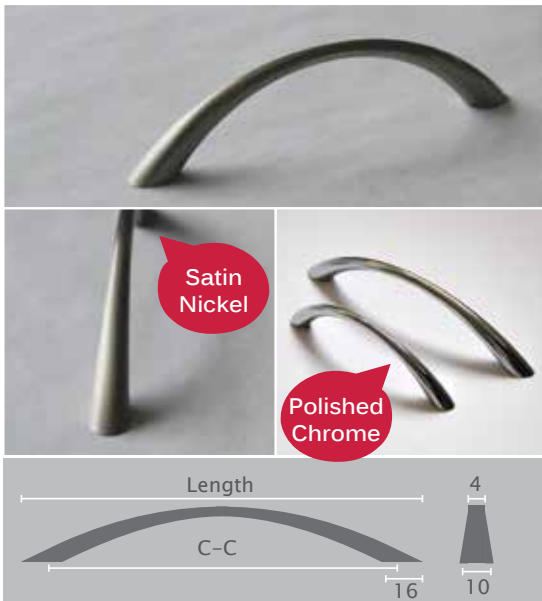

## H048 Flat Top Bow Handle

Material: Zn-Alloy

| Item No. | C-C | A  | B  | H  | Length |
|----------|-----|----|----|----|--------|
| H048-128 | 128 | 12 | 20 | 26 | 160    |
| H048-192 | 192 | 14 | 26 | 32 | 228    |

**Finish**

Satin Nickel

\*M4 Screws Included