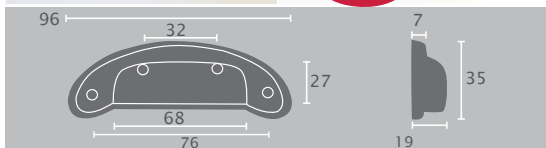

## P300 Flat Ring Pull

Material: Zn-Alloy

| Item No. | C-C | Length |
|----------|-----|--------|
| P300-64  | 64  | 75     |

**Finish** Satin Nickel

\*Screws Included

**Sign Up** to check prices & order online