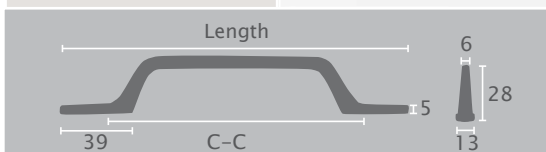

H688 Flat Feet Handle

Material: Zn-Alloy

Item No.	C-C	Length
H688-128	128	195
H688-160	160	227
H688-224	224	291
H688-320	320	387

Finish Satin Nickel

*M4 Screws Included

H625 Conture Handle

Material: Zn-Alloy

Item No.	C-C	Length
H625-128	128	138
H625-160	160	170
H625-224	224	234
H625-320	320	330
H625-128MB	128	138
H625-160MB	160	170
H625-224MB	224	234
H625-320MB	320	330

Finish Satin Nickel Matt Black

*M4 Screws Included

Sign Up to check prices & order online