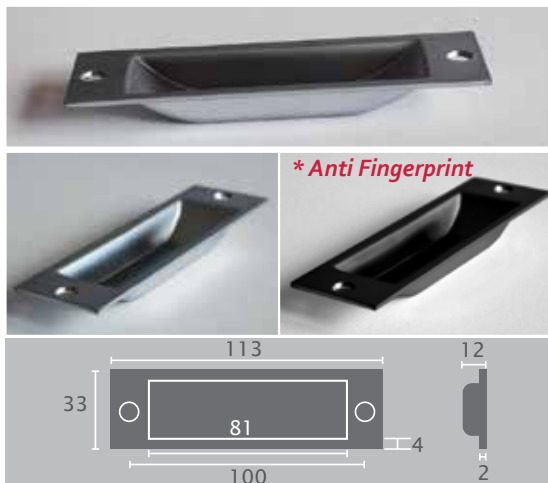

## P239 Oval Recess Finger Pull

Material: Zn-Alloy

| Item No. | W  | Length |
|----------|----|--------|
| P239     | 38 | 122    |

Finish

Satin Nickel

Sign Up

to check prices & order online