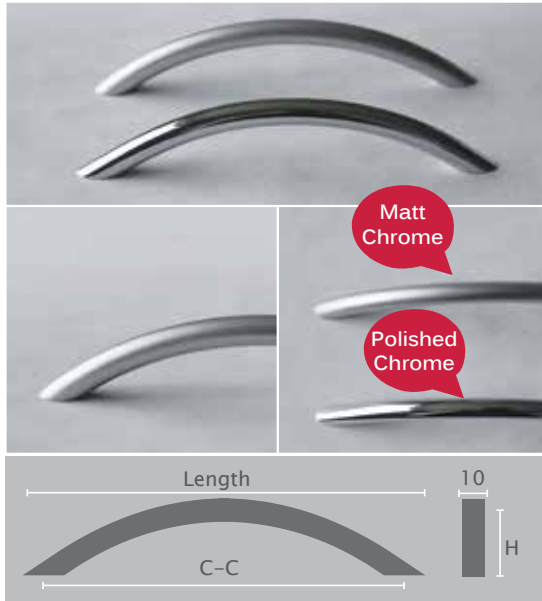

H042 Standard Bow Handle

Material: Zn-Alloy

Item No.	Finish	C-C	L	H
H042 - 96C	Polished Chrome	96	116	30
H042-128C	Polished Chrome	128	154	28
H042 - 96MC	Matt Chrome	96	116	30
H042-128MC	Matt Chrome	128	154	28

Finish Polished Chrome Matt Chrome

*M4 Screws Included

Sign Up to check prices & order online