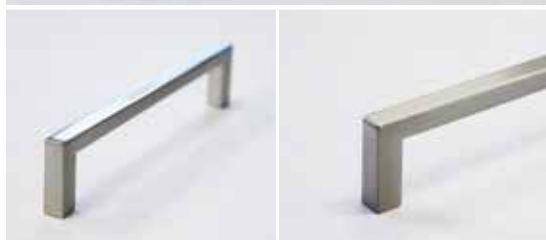

## H364 Rebate Round Corner D Handle

Material: Zn-Alloy

| Item No. | C-C | Length |
|----------|-----|--------|
| H364     | 160 | 178    |

**Finish**  Satin Nickel

\*M4 Screws Included

Sign Up

to check prices & order online