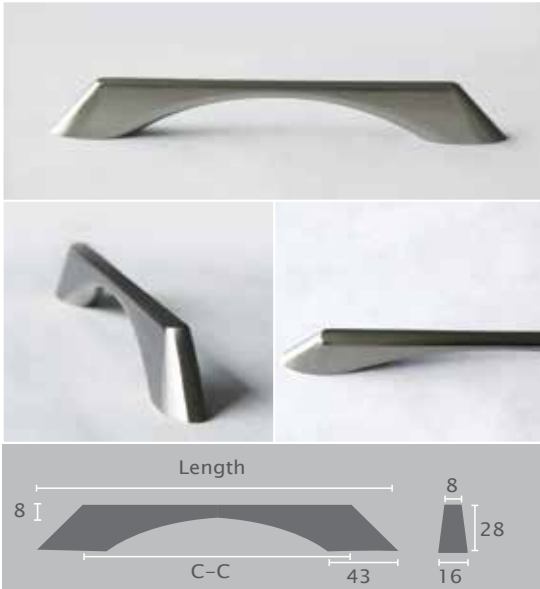

H258 Mustache Handle

Material: Zn-Alloy

Item No.	C-C	Length
H258-160	160	198
H258-224	224	272

Finish

Satin Nickel

*M4 Screws Included