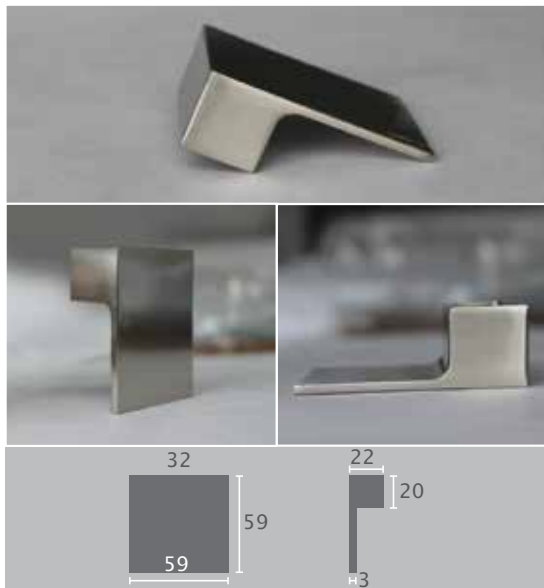

## P427 Crescent Finger Pull

Material: Zn-Alloy

| Item No. | Finish          | C-C |
|----------|-----------------|-----|
| P427-SN  | Satin Nickel    | 76  |
| P427-MB  | Matt Black      | 76  |
| P427-P   | Pewter          | 76  |
| P427-C   | Polished Chrome | 76  |

\*M4 Screws Included

Sign Up

to check prices & order online