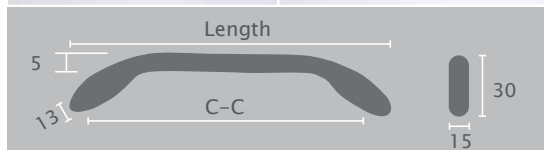

Finish

Satin Nickel

*M4 Screws Included