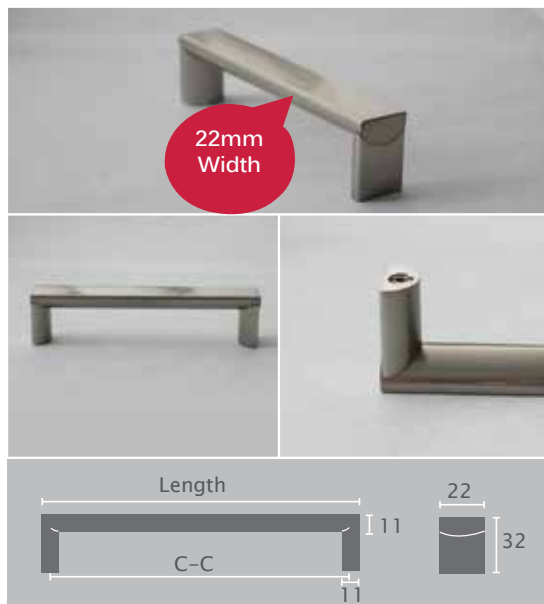

H070 Miele Handle

Material: Aluminium

Item No.	C-C	Length
H070-128	128	139
H070-160	160	171
H070-224	224	235
H070-320	320	331
H070-416	416	427
H070-608	608	619

Finish

Satin Nickel

*M4 Screws Included

Sign Up

to check prices & order online