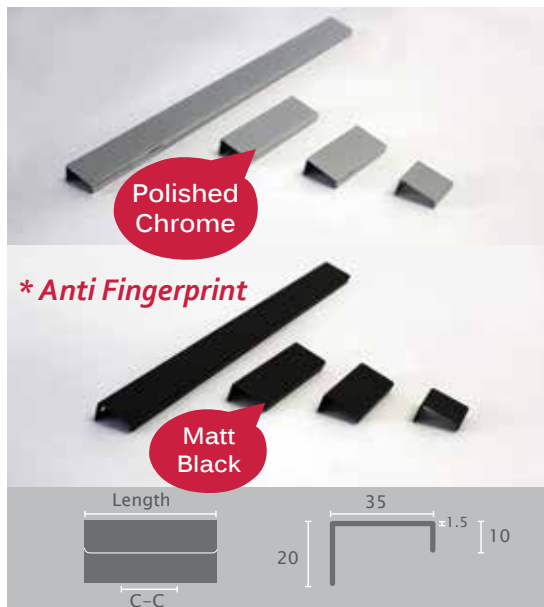

\*M4 Screws Included

Sign Up

to check prices & order online

## P17 L-Shaped Finger Pull

Material: 304 Stainless Steel

| Item No. | C-C | Length |
|----------|-----|--------|
| P17 - 30 | 15  | 30     |
| P17 - 70 | 50  | 70     |
| P17-100  | 64  | 100    |
| P17-200  | 160 | 200    |
| P17-300  | 256 | 300    |
| P17-400  | 384 | 400    |
| P17-500  | 480 | 500    |

### Finish

Satin Nickel

\*16mm Partial Board Screws Included