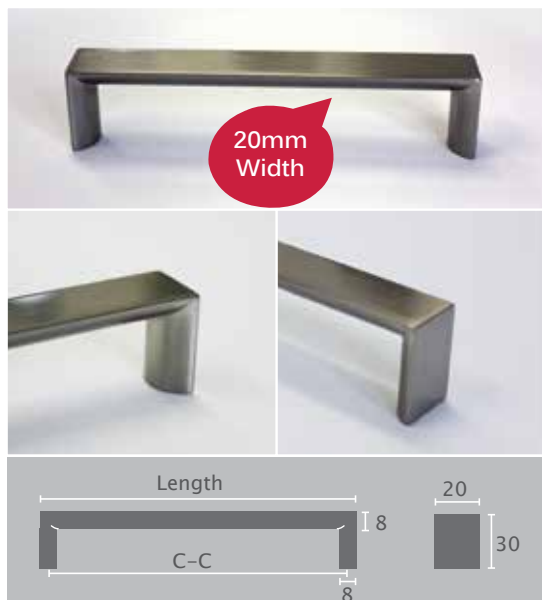

H267 Half Round D Handle 20mm

Material: Zn-Alloy

Item No.	C-C	Length
H267-128	128	136
H267-160	160	168
H267-224	224	232

Finish

Satin Nickel

*M4 Screws Included

Sign Up

to check prices & order online