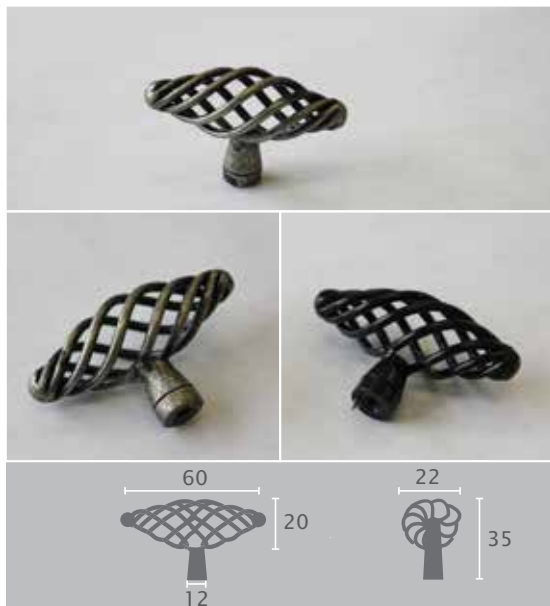

K179 Antique Classic Ring Knob

Material: Zn-Alloy

Item No.	Finish	H	D
K179P	Pewter	25	32
K179B	Black	25	32

*M4 Screws Included

K59 Antique Bird Nest Knob

Material: Steel

Item No.	Finish	H	L
K59P	Pewter	35	60
K59B	Black	35	60

*M4 Screws Included

Sign Up

to check prices & order online