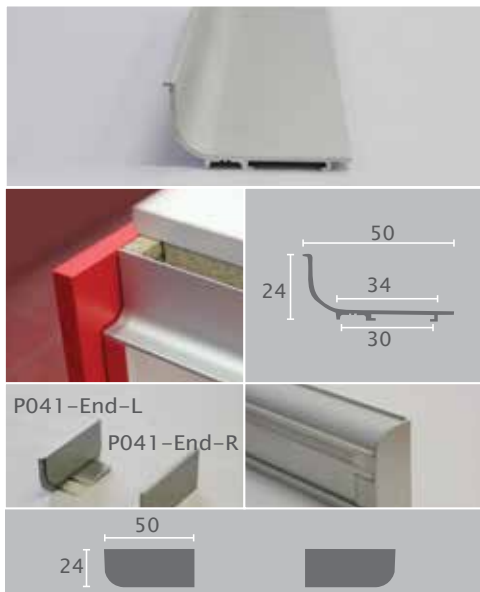

## H161 Echidna Handle

Material: Zn-Alloy

| Item No.  | C-C | Length |
|-----------|-----|--------|
| H161-96MC | 96  | 139    |

Finish

Matt Chrome

\*M4 Screws Included

Sign Up

to check prices & order online