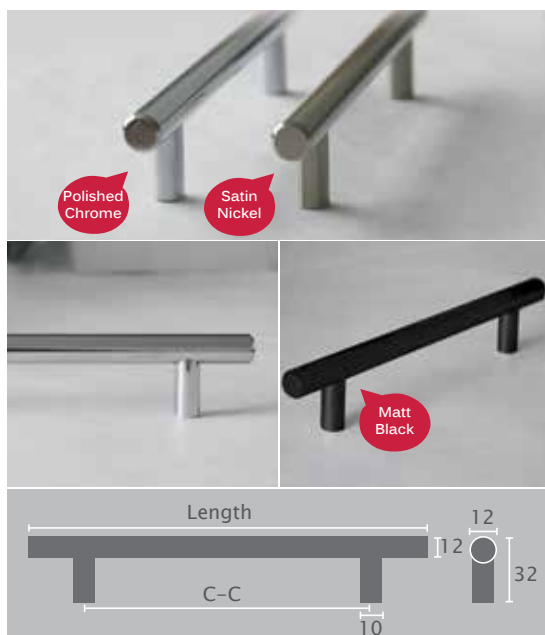

H601 Flat Cylinder Handle

Material: 304 Stainless Steel

Item No.	C-C	Length
H601 - 96	96	108
H601-128	128	140
H601-160	160	172
H601-192	192	204
H601-256	256	268
H601-320	320	332
H601-416	416	428

*M4 Screws Included

H041 Standard T-bar Handle

Material: Solid Steel

Item No.	Finish	C-C	Length
H041 - 96	Satin Nickel	96	150
H041-128	Satin Nickel	128	178
H041-160	Satin Nickel	160	210
H041-224	Satin Nickel	224	274
H041-320	Satin Nickel	320	370
H041-416	Satin Nickel	416	466
H041-608	Satin Nickel	608	658
H041-700	Satin Nickel	700	750
H041 - 96C	Polished Chrome	96	150
H041-128C	Polished Chrome	128	178
H041-160C	Polished Chrome	160	210
H041-224C	Polished Chrome	224	274
H041 - 96MB	Matt Black	96	150
H041-128MB	Matt Black	128	178
H041-160MB	Matt Black	160	220
H041-224MB	Matt Black	224	270
H041-320MB	Matt Black	320	370
H041-416MB	Matt Black	416	460

*M4 Screws Included

Sign Up

to check prices & order online