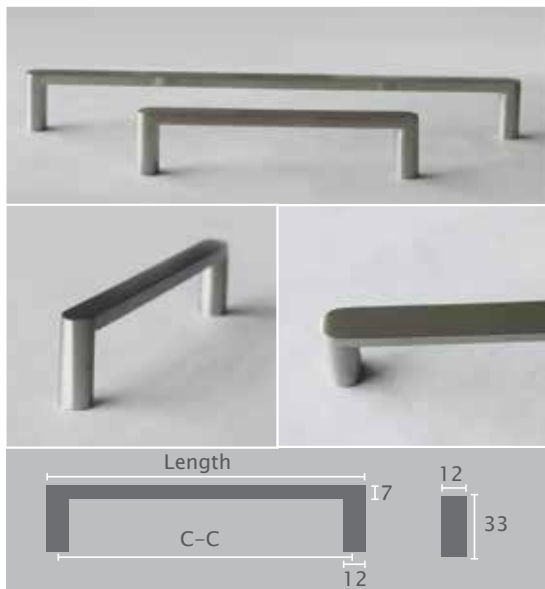

## H158 Tapered Mercury Handle

Material: Zn-Alloy

| Item No. | C-C | Length |
|----------|-----|--------|
| H158-160 | 160 | 205    |

\*M4 Screws Included

Sign Up

to check prices & order online