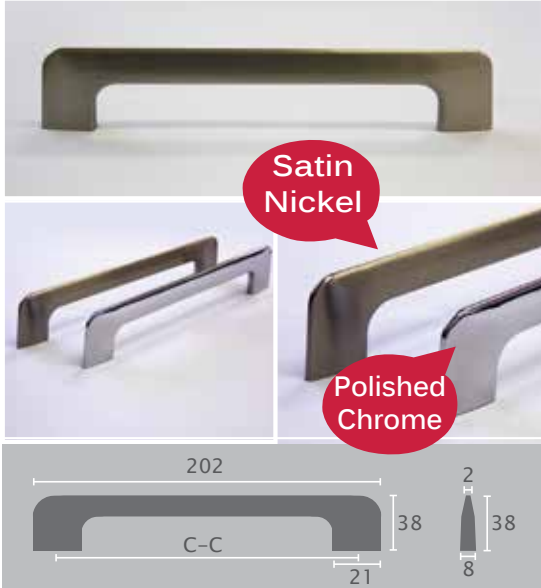

\*M4 Screws Included

## H041 Standard T-bar Handle

Material: Solid Steel

| Item No.    | Finish          | C-C | Length |
|-------------|-----------------|-----|--------|
| H041 - 96   | Satin Nickel    | 96  | 150    |
| H041-128    | Satin Nickel    | 128 | 178    |
| H041-160    | Satin Nickel    | 160 | 210    |
| H041-224    | Satin Nickel    | 224 | 274    |
| H041-320    | Satin Nickel    | 320 | 370    |
| H041-416    | Satin Nickel    | 416 | 466    |
| H041-608    | Satin Nickel    | 608 | 658    |
| H041-700    | Satin Nickel    | 700 | 750    |
| H041 - 96C  | Polished Chrome | 96  | 150    |
| H041-128C   | Polished Chrome | 128 | 178    |
| H041-160C   | Polished Chrome | 160 | 210    |
| H041-224C   | Polished Chrome | 224 | 274    |
| H041 - 96MB | Matt Black      | 96  | 150    |
| H041-128MB  | Matt Black      | 128 | 178    |
| H041-160MB  | Matt Black      | 160 | 220    |
| H041-224MB  | Matt Black      | 224 | 270    |
| H041-320MB  | Matt Black      | 320 | 370    |
| H041-416MB  | Matt Black      | 416 | 460    |

\*M4 Screws Included

Sign Up

to check prices & order online

## H978 Flair D Handle

Material: Zn-Alloy

| Item No.  | Finish          | C-C | Length |
|-----------|-----------------|-----|--------|
| H978-160  | Satin Nickel    | 160 | 202    |
| H978-160C | Polished Chrome | 160 | 202    |