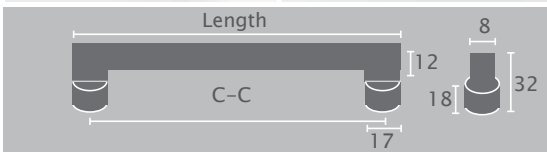

H822 Hurdle Handle

Material: Zn-Alloy

Item No.	C-C	Length
H882-128	128	146
H882-160	160	178
H882-224	224	242
H882-320	320	338

Finish Satin Nickel

*M4 Screws Included

H333-160 Harper Handle

Material: Zn-Alloy

Item No.	C-C	Length
H333-160	160	180
H333-224	224	244
H333-320	320	340
H333-416	416	436

Finish Satin Nickel

*M4 Screws Included

Sign Up to check prices & order online