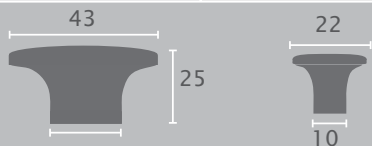

* Anti Fingerprint

H047 Bollard Handle

Material: Zn-Alloy

Item No.	Finish	C-C	L
H047-128MB	Matt Black	128	143
H047-192MB	Matt Black	192	207
H047-320MB	Matt Black	320	335
H047-128SN	Satin Nickel	128	143
H047-192SN	Satin Nickel	192	207
H047-320SN	Satin Nickel	320	335

*M4 Screws Included

* Anti Fingerprint

K047 Bollard Knob

Material: zn-Alloy

Item No.	Finish	H	W
H047-MB	Matt Black	25	43
H047-SN	Satin Nickel	25	43

*M4 Screws Included

Sign Up

to check prices & order online