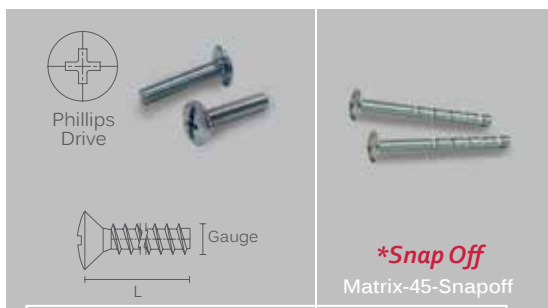

Handle Screws (M4) Phillips Drive

Item No.	L (mm)	Gauge	Carton Qty
Matrix-16	16	4.5mm	1K/Box
Matrix-20	20	4.5mm	1K/Box
Matrix-22	22	4.5mm	1K/Box
Matrix-25	25	4.5mm	1K/Box
Matrix-35	35	4.5mm	1K/Box
Matrix-38	38	4.5mm	1K/Box
Matrix-40	40	4.5mm	1K/Box
Matrix-45	45	4.5mm	1K/Box
Matrix-45-Snapoff	45	4.5mm	1K/Box

• Zinc Plated Finish • Use Phillips #2 • Fine Thread