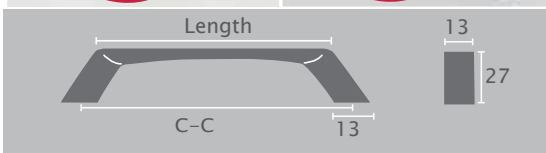

H688 Flat Feet Handle

Material: Zn-Alloy

Item No.	C-C	Length
H688-128	128	195
H688-160	160	227
H688-224	224	291
H688-320	320	387

Finish Satin Nickel

*M4 Screws Included