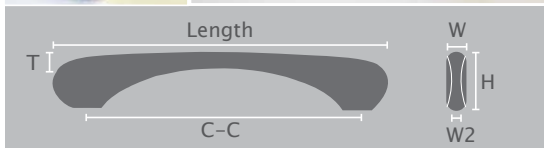

H260 Wishbone Handle

Material: Zn-Alloy

Item No.	C-C	Length	H	W	W2	T
H260-128	128	164	30	9	5	8
H260-160	160	195	32	9	6	8
H260-224	224	266	33	10	6	10

Finish

Satin Nickel

*M4 Screws Included

H263 Gondola Handle

Material: Zn-Alloy

Item No.	C-C	Length
H263-128	128	144
H263-160	160	172
H263-192	192	208
H263-320	320	335

Finish

Satin Nickel

*M4 Screws Included

Sign Up

to check prices & order online