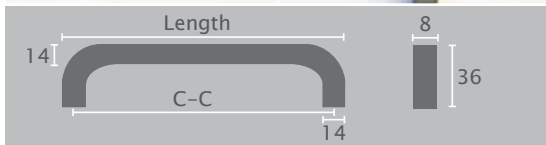

H463 Round Corner Flat D Handle

Material: Zn-Alloy

Item No.	C-C	Length
H463-128	128	142
H463-160	160	174
H463-224	224	238
H463-320	320	334
H463-416	416	430

Finish

Satin Nickel

*M4 Screws Included

H108 Bridge Handle

Material: Zn-Alloy

Item No.	C-C	Length
H108 - 96	96	136
H108-128	128	158
H108-160	160	190
H108-224	224	254
H108-320	320	350
H108-416	416	446

Finish

Satin Nickel

*M4 Screws Included

Sign Up

to check prices & order online