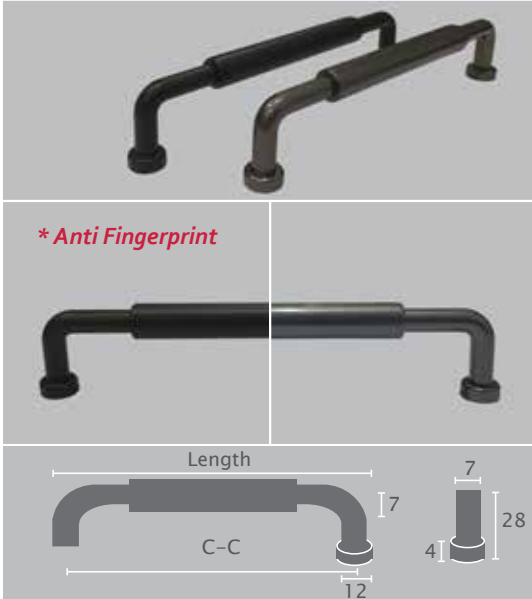

H508 Pipe Handle with Sleeve

Material: Zn-Alloy

Item No.	Finish	C-C	L
H508-128MB	Matt Black	128	140
H508-192MB	Matt Black	192	204
H508-320MB	Matt Black	320	332
H508-128PK	Pearl Black	128	140
H508-192PK	Pearl Black	192	206
H508-320PK	Pearl Black	320	334

*M4 Screws Included

K508 Pipe Knob

Material: zn-Alloy

Item No.	Finish	H	W
H508-MB	Matt Black	30	50
H508-PK	Pearl Black	30	50

*M4 Screws Included

Sign Up

to check prices & order online