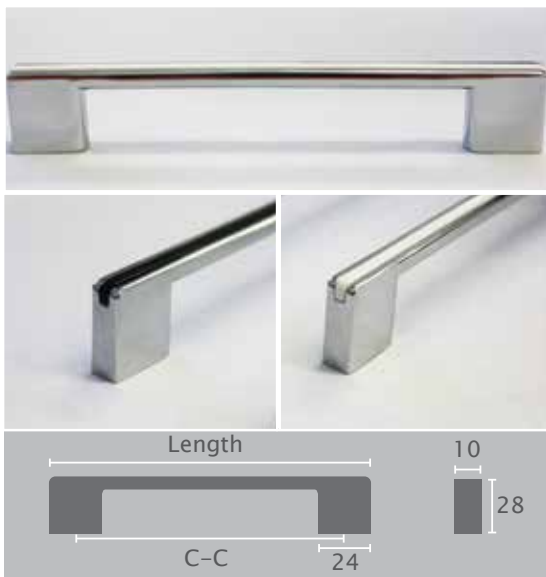

H265 Strip Line Handle

Material: Zn-Alloy / ABS

Item No.	C-C	Length	Strip Colour
H265W -128	128	169	White
H265 B -128	128	169	Black

Finish	Image
Polished Chrome	

*M4 Screws Included