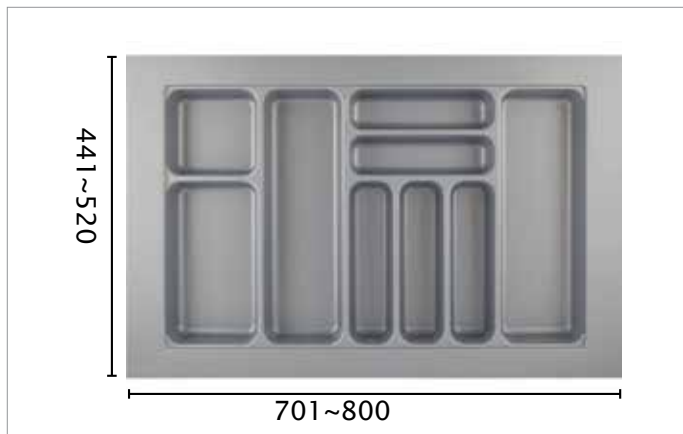

Item No.	Feature	Cabinet Width	Carton Qty
Hetti-Cutl-9194939	9 Compartments	800	5

Item No.	Feature	Cabinet Width	Carton Qty
Hetti-Cutl-9194940	10 Compartments	900	5