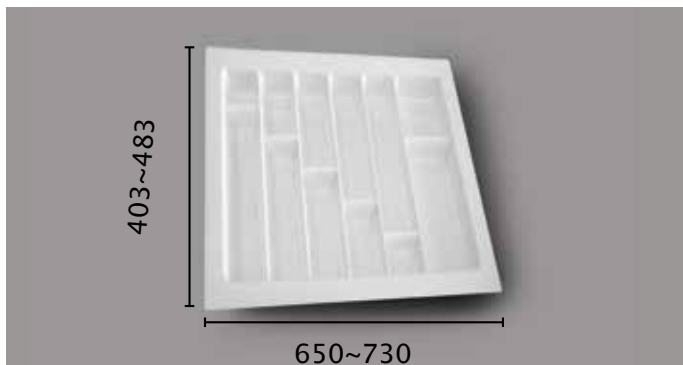

Item No.	Feature	Cabinet Width	Carton Qty
CIP-800-KIT	1 x Large Divider 5 x Small Dividers	800	10