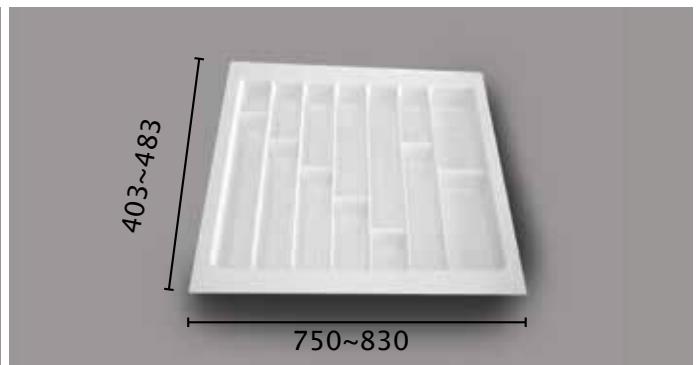

Item No.	Feature	Cabinet Width	Carton Qty
CIP-900-KIT	1 x Large Divider 6 x Small Dividers	900	10

Sign Up to check prices & order online