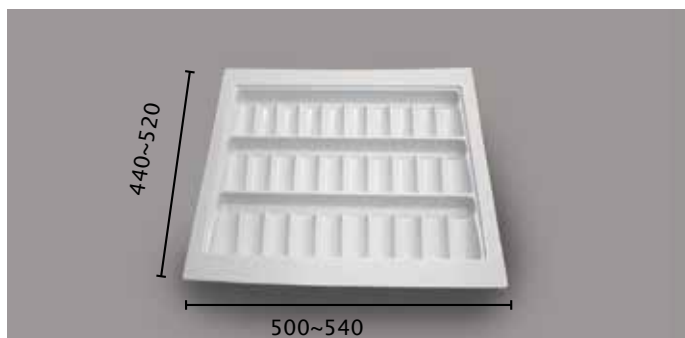

## ABS Spice Jar Inserts

*\* Trim To Suit Drawer  
\* Height: 50mm*

Item No.	Feature	Cabinet Width	Carton Qty
SIP-450	21 Bottle Compartments	450	10

Item No.	Feature	Cabinet Width	Carton Qty
SIP-500	24 Bottle Compartments	500	10