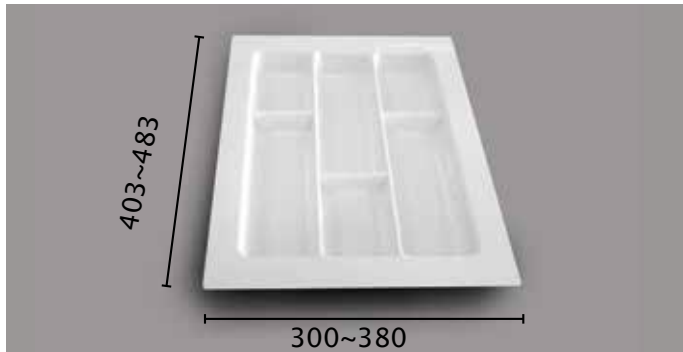

ABS Cutlery Inserts

- *Removable Dividers*
- *Trim To Suit Drawer*
- *Height: 50mm*

Item No.	Feature	Cabinet Width	Carton Qty
CIP-450-KIT	3 x Small Dividers	450	10