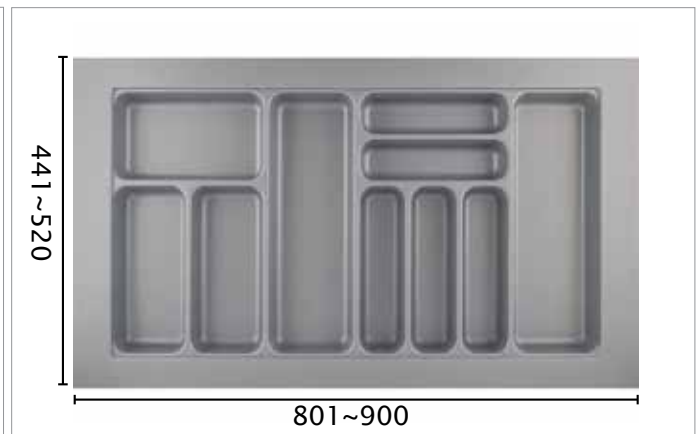

Item No.	Feature	Cabinet Width	Carton Qty
Hetti-Cutl-9194939	9 Compartments	800	5

Item No.	Feature	Cabinet Width	Carton Qty
Hetti-Cutl-9194940	10 Compartments	900	5