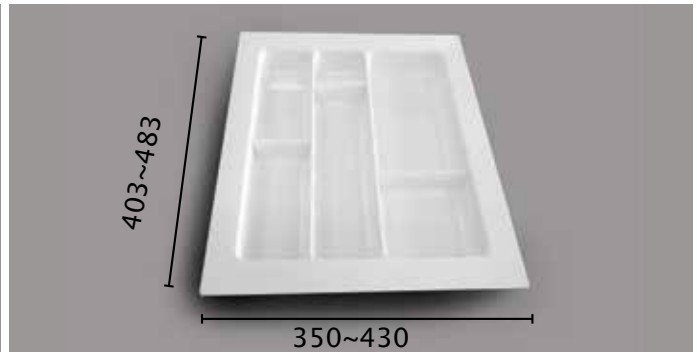

Item No.	Feature	Cabinet Width	Carton Qty
CIP-500-KIT	1 x Large Divider 2 x Small Dividers	500	10