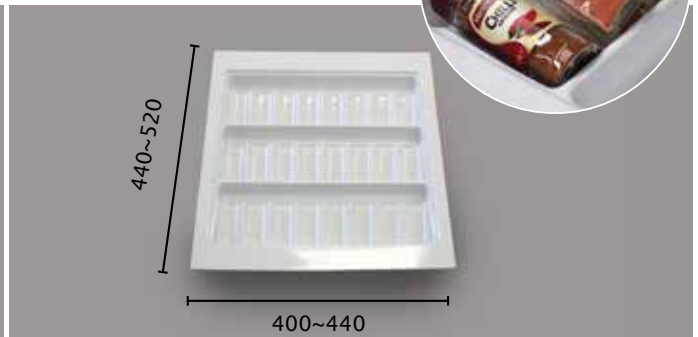

Item No.	Feature	Cabinet Width	Carton Qty
SIP-500	24 Bottle Compartments	500	10