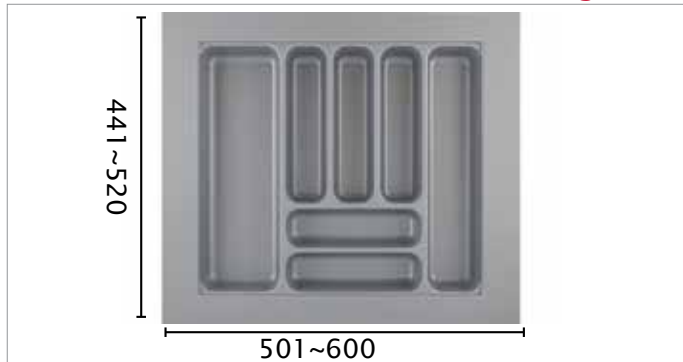

* Trim To Suit Drawer
* Colour: Silver
* Height 50mm

Hettich Cutlery Inserts

Item No.	Feature	Cabinet Width	Carton Qty
Hetti-Cutl-9194937	7 Compartments	600	5

Item No.	Feature	Cabinet Width	Carton Qty
Hetti-Cutl-9194938	7 Compartments	700	5