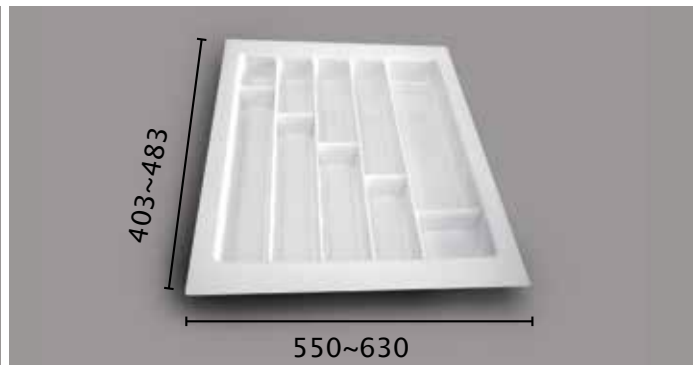

Item No.	Feature	Cabinet Width	Carton Qty
CIP-700-KIT	1 x Large Divider 4 x Small Dividers	700	10