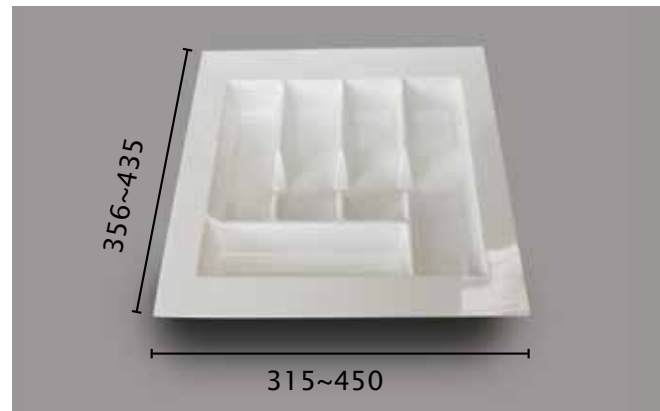

## ABS Cutlery Inserts Accessories

Item No.	Size
CIP-Divider (S)	W95 x H40

Item No.	Size
CIP-Divider (L)	W143 x H40

## Kimberley Cutlery Inserts

*\* Trim To Suit Drawer*  
*\* Height: 55mm*

**KIMBERLEY**

Item No.	Feature	Carton Qty
KCI-01	5 Cutlery Compartments	25

Item No.	Feature	Carton Qty
KCI-02	5 Cutlery Compartments	25