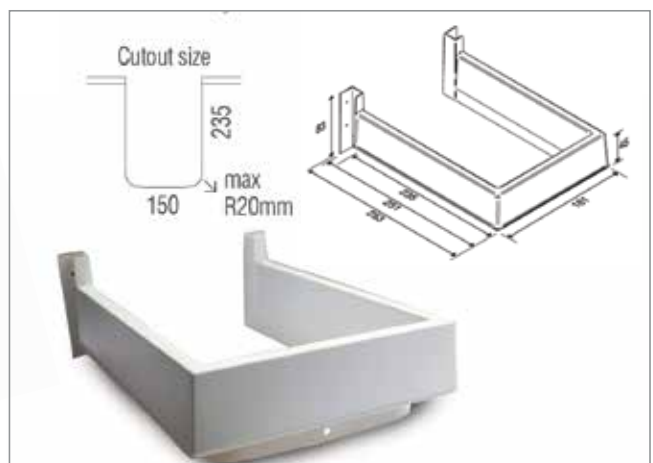

## Volpato Syphon Flex for Undersink Drawer

Made In Italy

**\* Cut To Size**  
**\* Flexible To Install**

Item No.	Height	Length	Thickness
CIP-Sink-02	75mm	677mm	3mm

## Under-Sink Drawer Insert

Made In Italy

**\* Save Time & Easy To Install**

Item No.	Color / Suitability
CIP-Sink	White / Suits 16mm Board