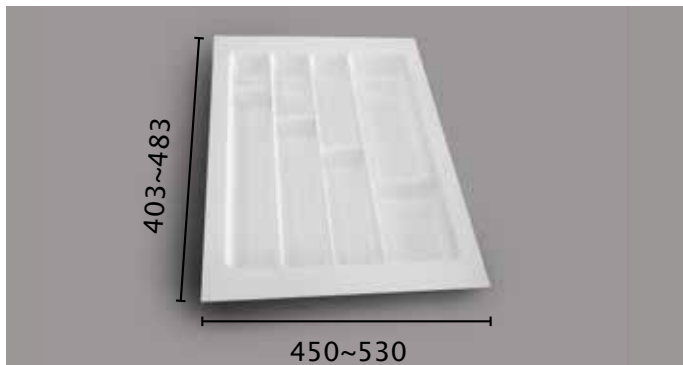

## ABS Cutlery Inserts

- \* *Removable Dividers*
- \* *Trim To Suit Drawer*
- \* *Height: 50mm*

Item No.	Feature	Cabinet Width	Carton Qty
CIP-450-KIT	3 x Small Dividers	450	10

Item No.	Feature	Cabinet Width	Carton Qty
CIP-500-KIT	1 x Large Divider 2 x Small Dividers	500	10