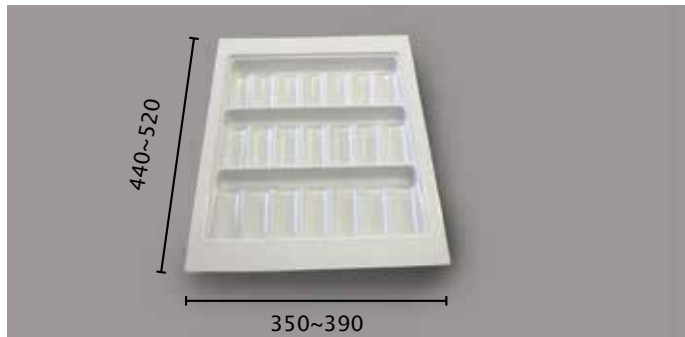

ABS Spice Jar Inserts

** Trim To Suit Drawer
* Height: 50mm*

Item No.	Feature	Cabinet Width	Carton Qty
SIP-450	21 Bottle Compartments	450	10