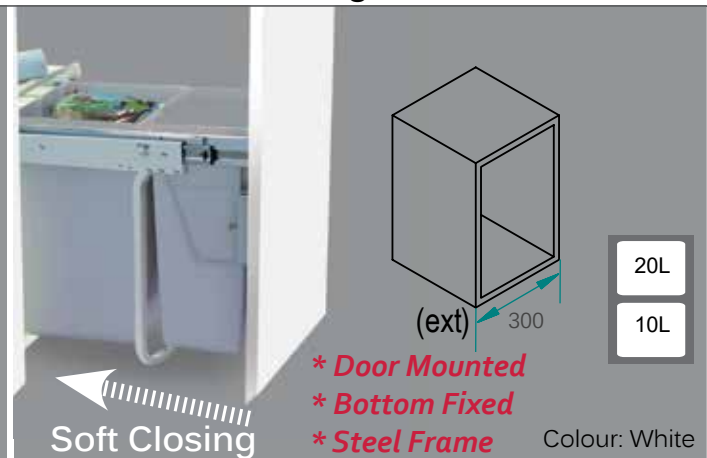

20L+10L Soft Closing Bin- Pull Out

20L+10L Soft Closing Bin- Door Mounted

Item No.	Size	Min. Carcass Width (Outside to Outside)
WB-603SC	W265 X D480 X H430	300mm

Item No.	Size	Min. Carcass Width (Outside to Outside)
WB-603DSC	W265 X D480 X H430	300

Sign Up to check prices & order online