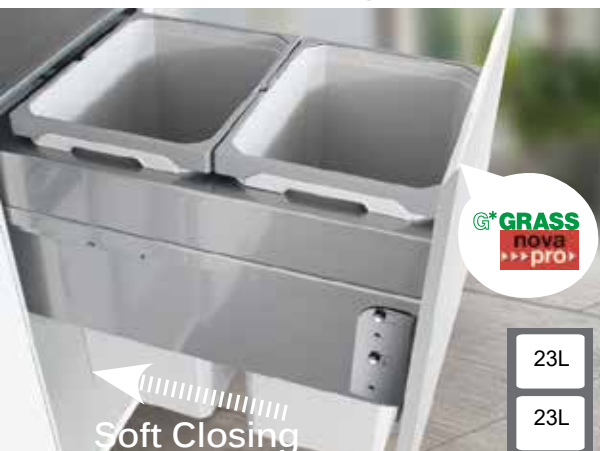

Sign Up to check prices & order online

Waste Bins to Suit 400mm Carcass Width

Naber®
...inspires!

35L Soft Closing Bin-Door Mounted

Made In Germany

- * Side Fixed
- * Door Mounted
- * Over Extension Slides
- * Load Capacity: 40kg

Colour: Grey

Item No.	Height (Min. Internal)	Depth (Min. Internal)	Carcass Width (outside to outside)
WB-Clan-400	580	516	400

28L Soft Closing Bin-Door Mounted

Made In Germany

- * Side Fixed
- * Door Mounted
- * Over Extension Slides
- * Load Capacity: 40kg

Colour: Grey

Item No.	Height (Min. Internal)	Depth (Min. Internal)	Carcass Width (outside to outside)
WB-Cox2-400	460	470	400

23L + 23L Soft Closing Twin Bin-Door Mounted

Made In Germany

- * Side Fixed
- * Door Mounted
- * Over Extension Slides
- * Load Capacity: 40kg