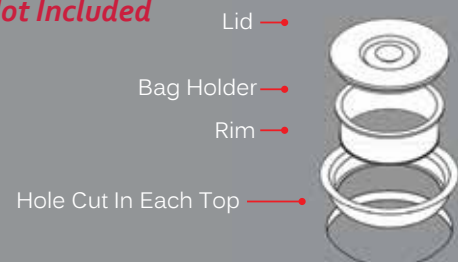

*Stainless Steel
* Bucket Not Included