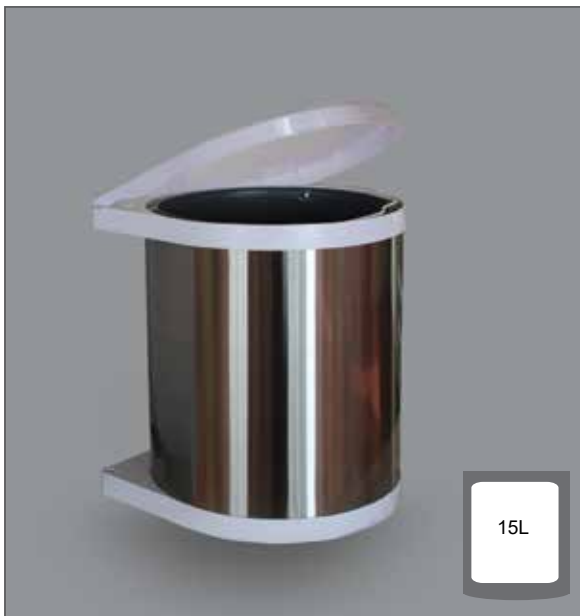

15L Single Round Bin

15L

* Door Mounted