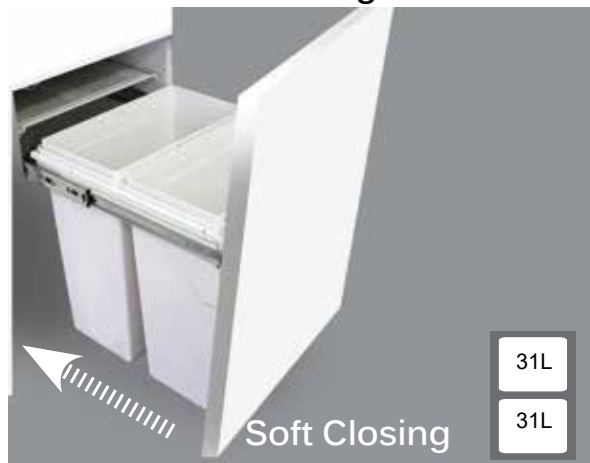

31L + 31L Soft Closing Bin- Door Mounted

(ext) 450

- Side Fixed
- Door Mounted

Colour: White

Item No.	Waste Capacity	Load Capacity	Carcass Width (outside to outside)
WB-610D(SC)	2 x 31L	40kg	450

Sign Up to check prices & order online

www.eurofit.com.au