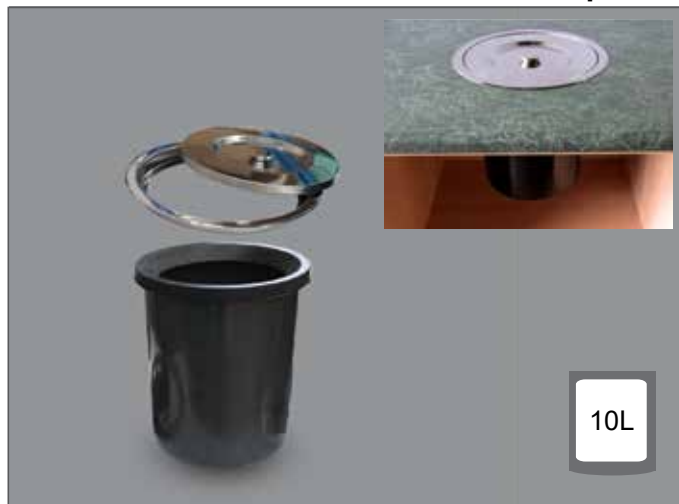

Deluxe Hole In One Bench Top Bin

*Stainless Steel
* Bucket Included