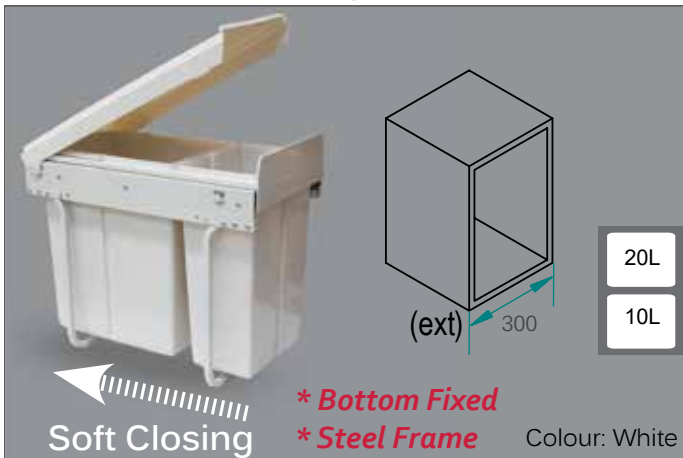

20L+10L Soft Closing Bin- Pull Out

20L+10L Soft Closing Bin- Door Mounted

Item No.	Size	Min. Carcass Width (Outside to Outside)
WB-603SC	W265 X D480 X H430	300mm

Item No.	Size	Min. Carcass Width (Outside to Outside)
WB-603DSC	W265 X D480 X H430	300

Sign Up to check prices & order online