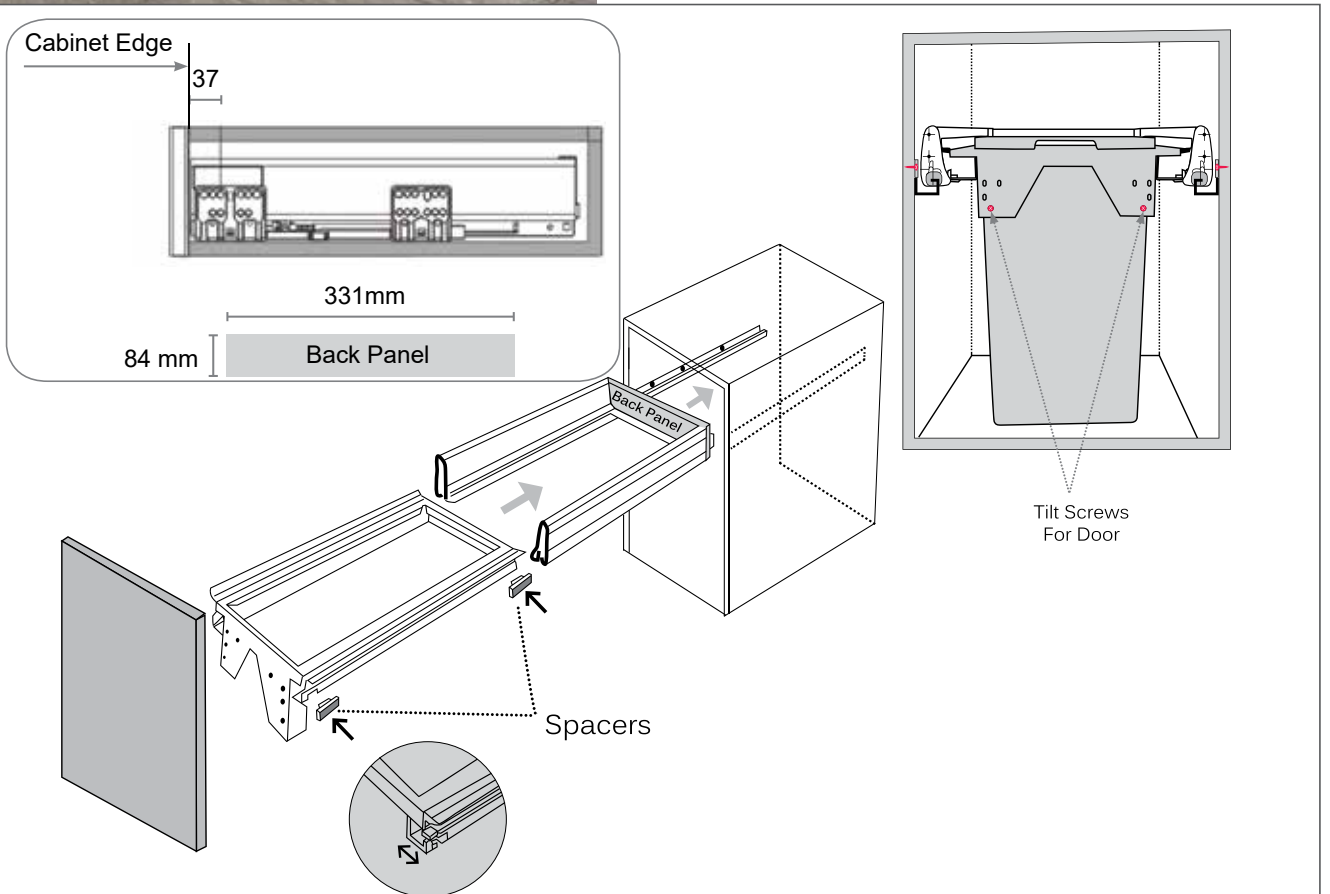

Waste Bins

Sign Up to check prices & order online

www.eurofit.com.au