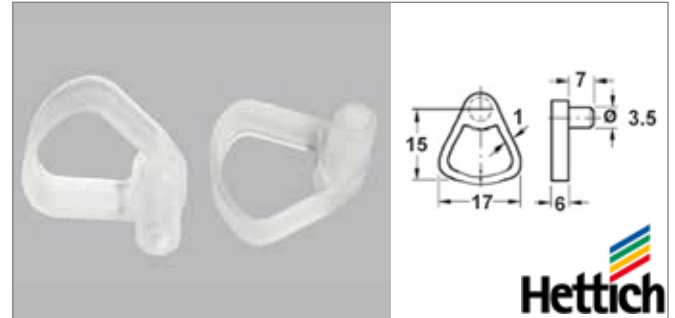

Shelf Retaining Clips

Item No.	Ø	Colour	Carton Qty
Hetti-Other-63549	3.5mm	Translucent	500

Floating Shelf Support Pin

• With Screw-On Plate, Side, Height And Tilt Adjustment

Item No.	Load Capacity	Material
SP-Floating 149	10kg	Steel