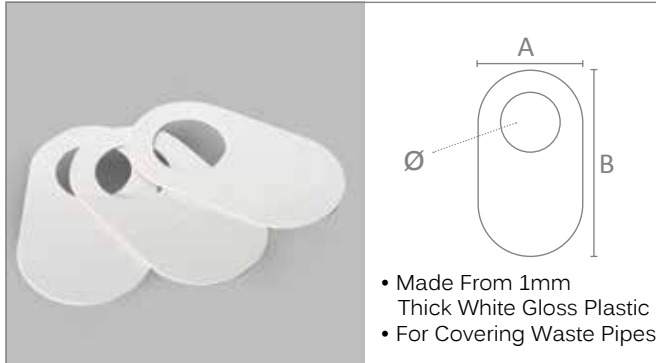

Hanging Bracket

Item No.	Description	Carton Qty
H-Bracket	W:5 x H:27mm, L: 2.9M	40

Self-Adhesive Waste Access Covers

- Made From 1mm Thick White Gloss Plastic
- For Covering Waste Pipes

Item No.	Ø	A	B	Carton Qty
WAC-40	45.5	79	140	10
WAC-50	57.5	93	147	10
WAC-65	70.5	105	159	10