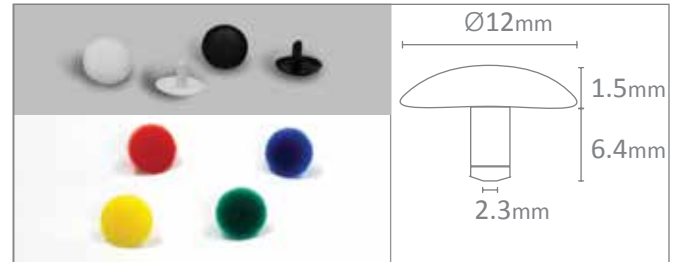

Self-Adhesive Screw Cover Caps

ST-30   ST-176   ST-307
ST-174   ST-167   ST-305
ST-303   ST-309

Ø20 Thickness: 0.4mm

• For Covering Minifix Connectors Or Cam Lock Nuts.

Item No.	Size	Finish	Colour
ST-30	54pcs / Sheet	Satin	White
ST-30-Pack	1000pcs / pk	Satin	White
ST-174	54pcs / Sheet	Satin	White Oak
ST-176	54pcs / Sheet	Satin	Fuji Cherry
ST-303	54pcs / Sheet	Satin	Oak
ST-305	54pcs / Sheet	Satin	Dark Mahogany
ST-307	54pcs / Sheet	Satin	Red Mahogany
ST-308	54pcs / Sheet	Satin	Espresso
ST-309	54pcs / Sheet	Satin	Cherry

Stem Caps In Assorted Colours

• For Head-hole Screws (eg. Superchip & Hospa).

Item No.	Colour	Carton Qty
Stem Cap-W	White	1,000
Stem Cap- B	Black	1,000
Stem Cap-Red	Red	1,000
Stem Cap-Yellow	Yellow	1,000
Stem Cap-Forest Green	Green	1,000
Stem Cap-Space Blue	Blue	1,000

Sticker for Hinge Hole Cover

Ø45
Thickness: 0.4mm

• For covering hinge holes

Item No.	Size	Finish	Colour
ST-45	12pcs / Sheet	Stipple	White

Hole Cover Cap 5mm

Item No.	Ø	Height	Colour
Cover-Cap-5mm	5mm	8mm	White

Cover Cap for Hinge Hole

Ø35

Hettich

Item No.	Ø	Height	Colour
Hetti-IntM-9116360.01	35mm	9.5mm	White

Sign Up to check prices & order online