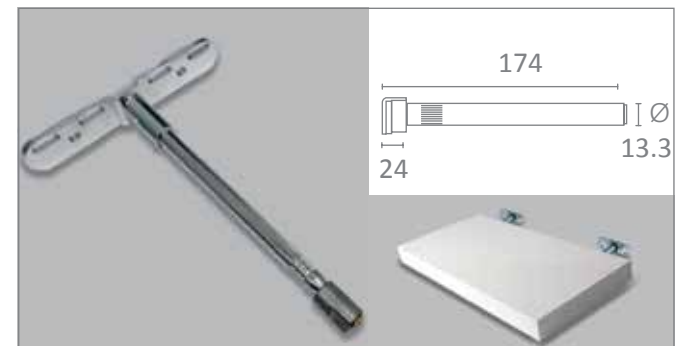

Floating Shelf Support Pin

• With Screw-On Plate, Side, Height And Tilt Adjustment

Item No.	Load Capacity	Material
SP-Floating 174	15kg	Steel