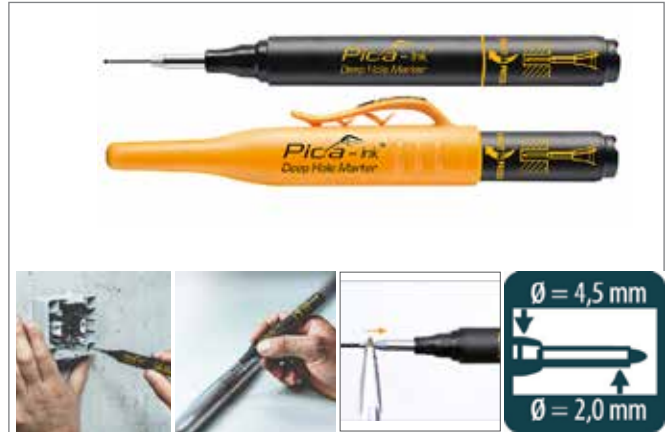

Pica-ink Deep Hole Marker, Black

Item No.	Description
Pica-DeepHM-BK150/46	Nib can be twisted several times by 180° - for a "second, third, ... life"