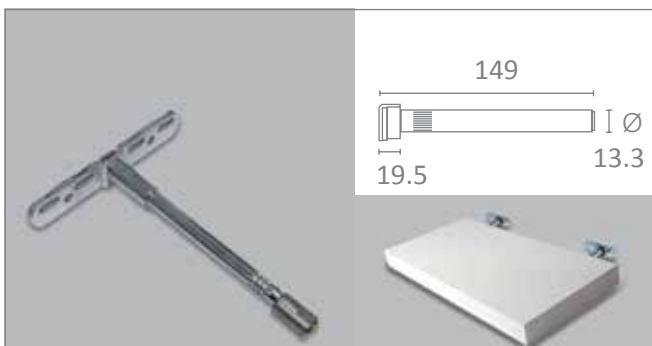

Shelf Retaining Clips

Item No.	Ø	Colour	Carton Qty
Hetti-Other-63549	3.5mm	Translucent	500

Floating Shelf Support Pin

• With Screw-On Plate, Side, Height And Tilt Adjustment

Item No.	Load Capacity	Material
SP-Floating 149	10kg	Steel