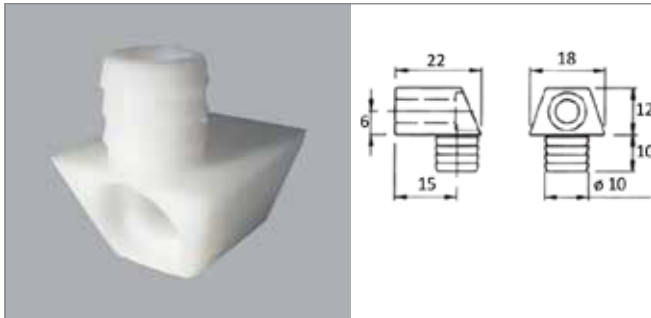

Plinth connector

Item No.	Ø	Height	Colour	Carton Qty
AB-12-White	10mm	12mm	White	1,000