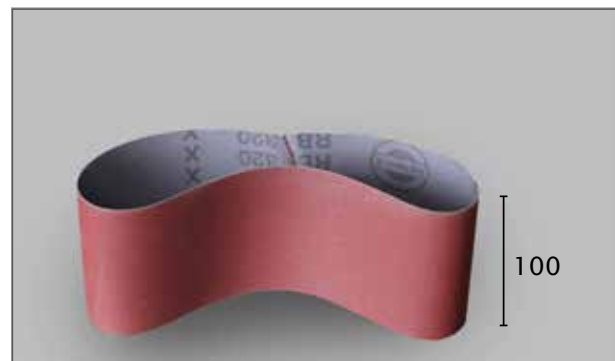

Sand Paper (Belts)

Item No.	Grit	Perimeter	Carton Qty
Sand-B - 60	60	610mm	10 belts
Sand-B - 80	80	610mm	10 belts
Sand-B-100	100	610mm	10 belts
Sand-B-120	120	610mm	10 belts