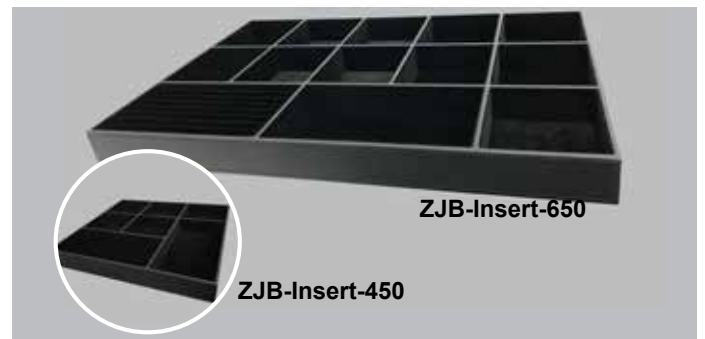

Jewel Box with Velvet Insert, Black (MOQ: 1)
Colour: Black

- Item #: **ZJB-Insert-450** ..... ~~$418⁷⁴~~ **$94⁹⁹**
  450Wx440Dx55H
- **ZJB-Insert-650** ..... ~~$430⁶²~~ **$106⁸⁷**
  650Wx440Dx55H