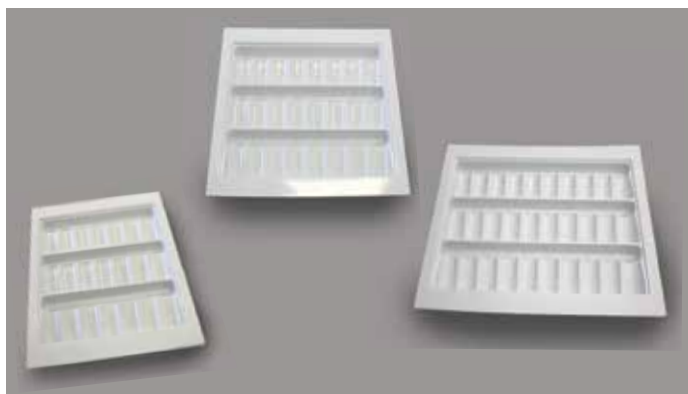

Spice Jar & Cutlery Inserts (MOQ: 1)

Colour: White / Trim to Suit

Item #: SIP-450	.....	~~$20¹⁷~~	$15⁹¹
21 bottle compartments			
Width: 350-390 Depth: 440-520			
Item #: SIP-500	.....	~~$22⁵⁶~~	$17⁸⁸
24 bottle compartments			
Width: 400-440 Depth: 440-520			
Item #: SIP-800	.....	~~$41⁵⁵~~	$32⁸³
30 bottle compartments			
Width: 500-540 Depth: 440-520			
Item #: SIP-900	.....	~~$46³⁰~~	$36⁸³
24 bottle compartments			
Width: 400-440 Depth: 440-520			
Item #: SIP-1200	.....	~~$49⁸⁷~~	$39⁹⁵
30 bottle compartments			
Width: 500-540 Depth: 440-520			

Sign Up

to check prices & order online
www.eurofit.com.au

Tel: 03 8592 1955
Fax: 03 8592 1962
Email: sales@eurofit.com.au

* Special offers are for Eurofit Hardware account holders only.
* Specials valid from 01/Jan/2024 to 30/Apr/2024.
* Prices are GST exclusive.