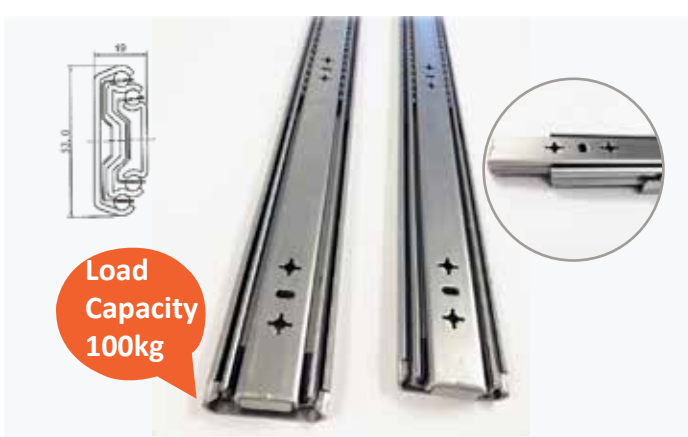

Heavy Duty Ball Bearing Full Extension Slides

Colour: Zinc / Feature: Side Mounted

Item #: RB-05-500 (MOQ: 10pcs)	.....	~~$29⁶⁸~~	$27⁹⁵
RB-05-550 (MOQ: 6pcs)	.....	~~$33²⁴~~	$31⁹⁵
RB-05-600 (MOQ: 6pcs)	.....	~~$35⁶²~~	$32⁹⁵
RB-05-700 (MOQ: 6pcs)	.....	~~$45¹¹~~	$41⁹⁵
RB-05-800 (MOQ: 4pcs)	.....	~~$49⁸⁷~~	$46⁹⁵
RB-05-900 (MOQ: 4pcs)	.....	~~$62⁹³~~	$58⁹⁵
RB-05-1000 (MOQ: 4pcs)	.....	~~$74⁸¹~~	$69⁹⁵

to check prices & order online
www.eurofit.com.au

Tel: 03 8592 1955
Fax: 03 8592 1962
Email: sales@eurofit.com.au

* Special offers are for Eurofit Hardware account holders only.
* Specials valid from 01/Jan/2024 to 30/Apr/2024.
* Prices are GST exclusive.