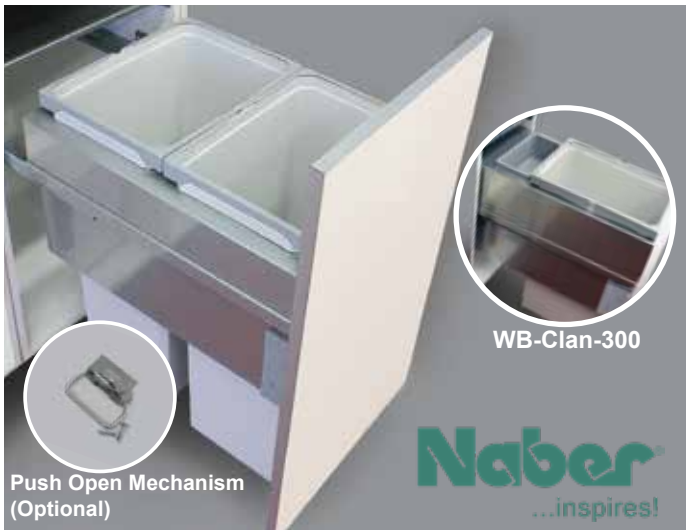

Waste Bin 2 x 35Ltr with Grass Slides Made In Germany
Load Capacity: 40kg / Colour: Grey (MOQ: 1)
Carcass width (outside to outside): 300/450/500mm

- Item #: **WB-Clan-300** ..... ~~$372⁸⁸~~ **$322⁹⁸**
- **WB-Clan-450** ..... ~~$404⁹⁴~~ **$347⁹²**
- **WB-Clan-Cox-PO** ..... ~~$85⁹⁷~~ **$73⁴⁹**
  (Optional)