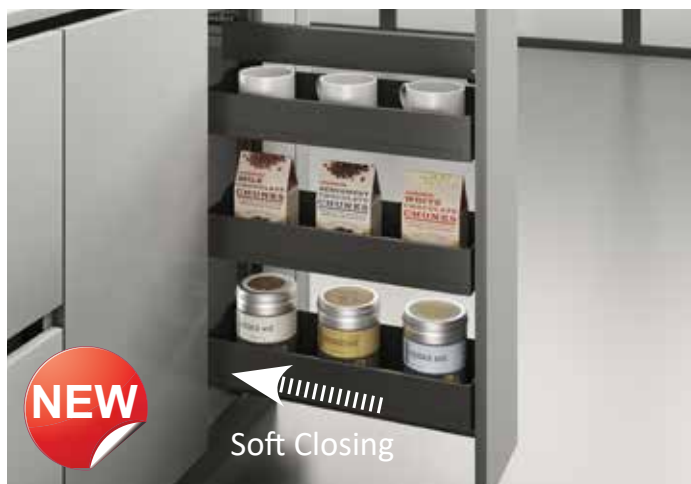

NEW

Soft Closing

Side Fixed Rack, Anti-Slip Mat, Soft/C, Dark Grey (MOQ: 1)

Left/ Right Hand Side Mount Options
Carcass Width (outside to outside): 150/ 200/ 300mm

Item #:	WSR3-150PSA(L/R)	.....	~~$469⁹⁵~~	$149⁹⁵
	WSR3-200PSA(L/R)	.....	~~$479⁹⁵~~	$164⁹⁵
	WSR3-300PSA(L/R)	.....	~~$494⁹⁵~~	$179⁹⁵

Sign Up

to check prices & order online
www.eurofit.com.au

Tel: 03 8592 1955
Fax: 03 8592 1962
Email: sales@eurofit.com.au

* Special offers are for Eurofit Hardware account holders only.
* Specials valid from 01/Jan/2024 to 30/Apr/2024.
* Prices are GST exclusive.