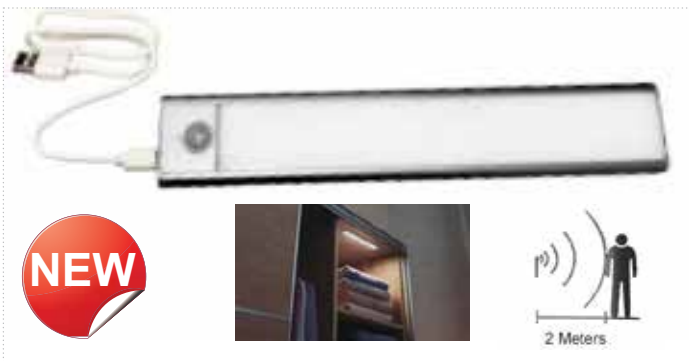

Rechargeable LED light with Sensor, White, 240mm (MOQ: 1)

with magnetic 3M adhesive brackets and
USB Charging Cable (Approx.50cm Length)
2 Metres Nominal Sensing Radius

Item #: **LED-240-W**
W364 x D470 x H300

~~$19.95~~ **$17.95**